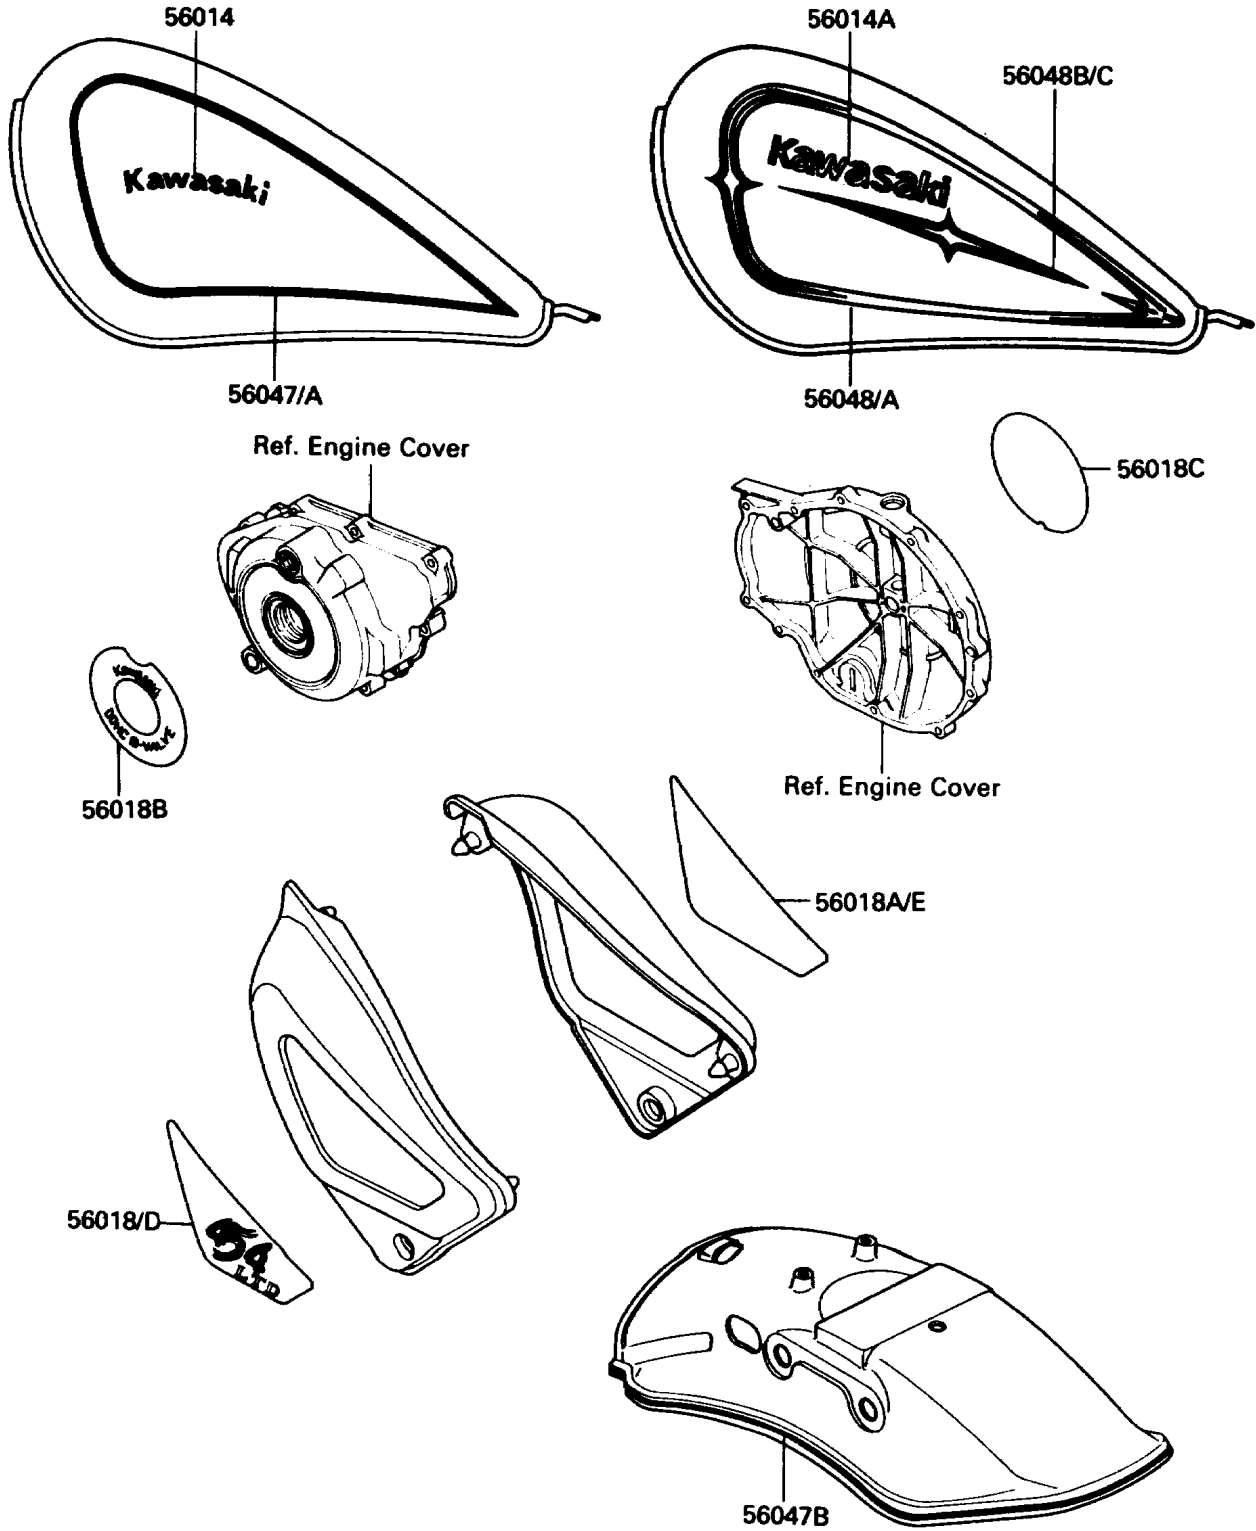

1987 454 LTD PARTS DIAGRAM

Decals

F2861

1987 454 LTD PARTS LIST

Decals

ITEM NAME	PART NUMBER	QUANTITY
MARK,GENERATOR COVER (Ref # 56018B)	56018-1649	2
MARK,CLUTCH COVER (Ref # 56018C)	56018-1650	2
MARK,SIDE COVER,LH (Ref # 56018D)	56018-1900	2
MARK,SIDE COVER,RH (Ref # 56018E)	56018-1901	2