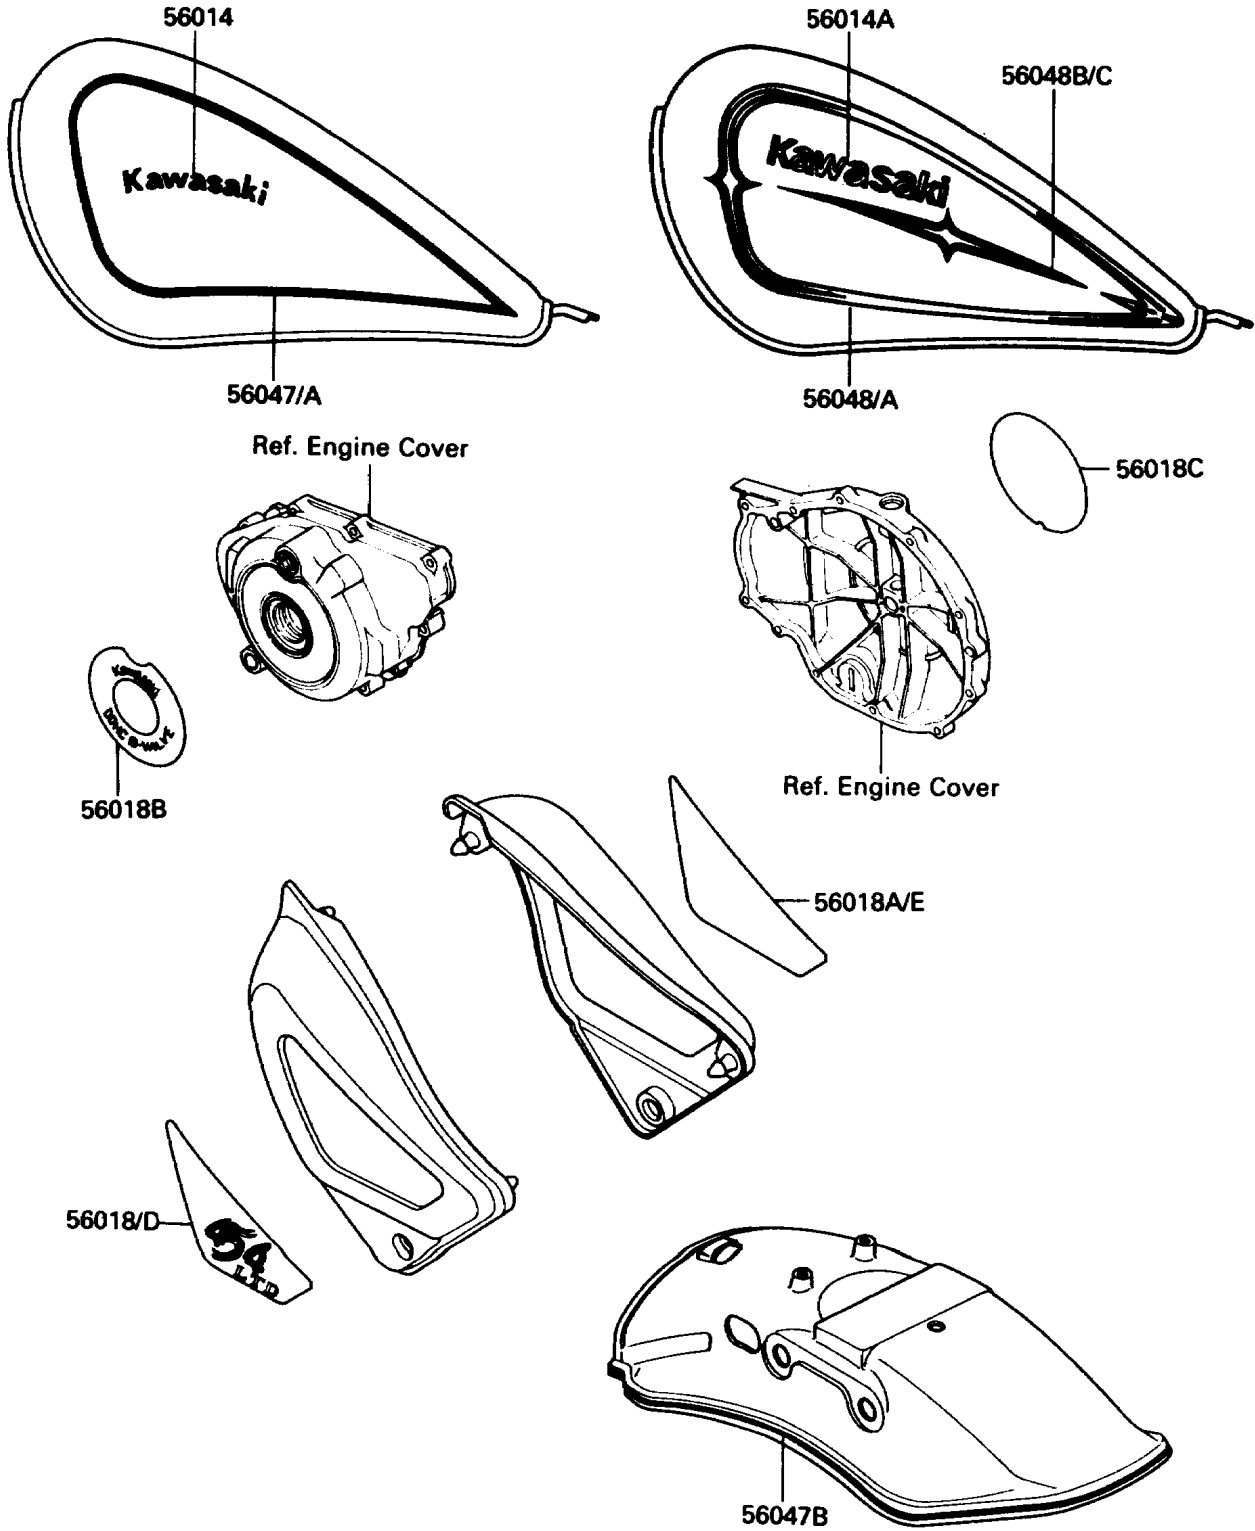

# 1988 454 LTD PARTS DIAGRAM

Decals

F2861

# 1988 454 LTD PARTS LIST

## Decals

ITEM NAME	PART NUMBER	QUANTITY
EMBLEM,FUEL TANK,KAWASAKI (Ref # 56014)	56014-1202	2
MARK,GENERATOR COVER (Ref # 56018B)	56018-1649	1
MARK,CLUTCH COVER (Ref # 56018C)	56018-1650	1
MARK,SIDE COVER,LH (Ref # 56018D)	56018-1900	1
MARK,SIDE COVER,RH (Ref # 56018E)	56018-1901	1
PATTERN,FUEL TANK,LH (Ref # 56047)	56047-1942	1
PATTERN,FUEL TANK,RH (Ref # 56047A)	56047-1943	1
PATTERN,SEAT COVER (Ref # 56047B)	56047-1944	1