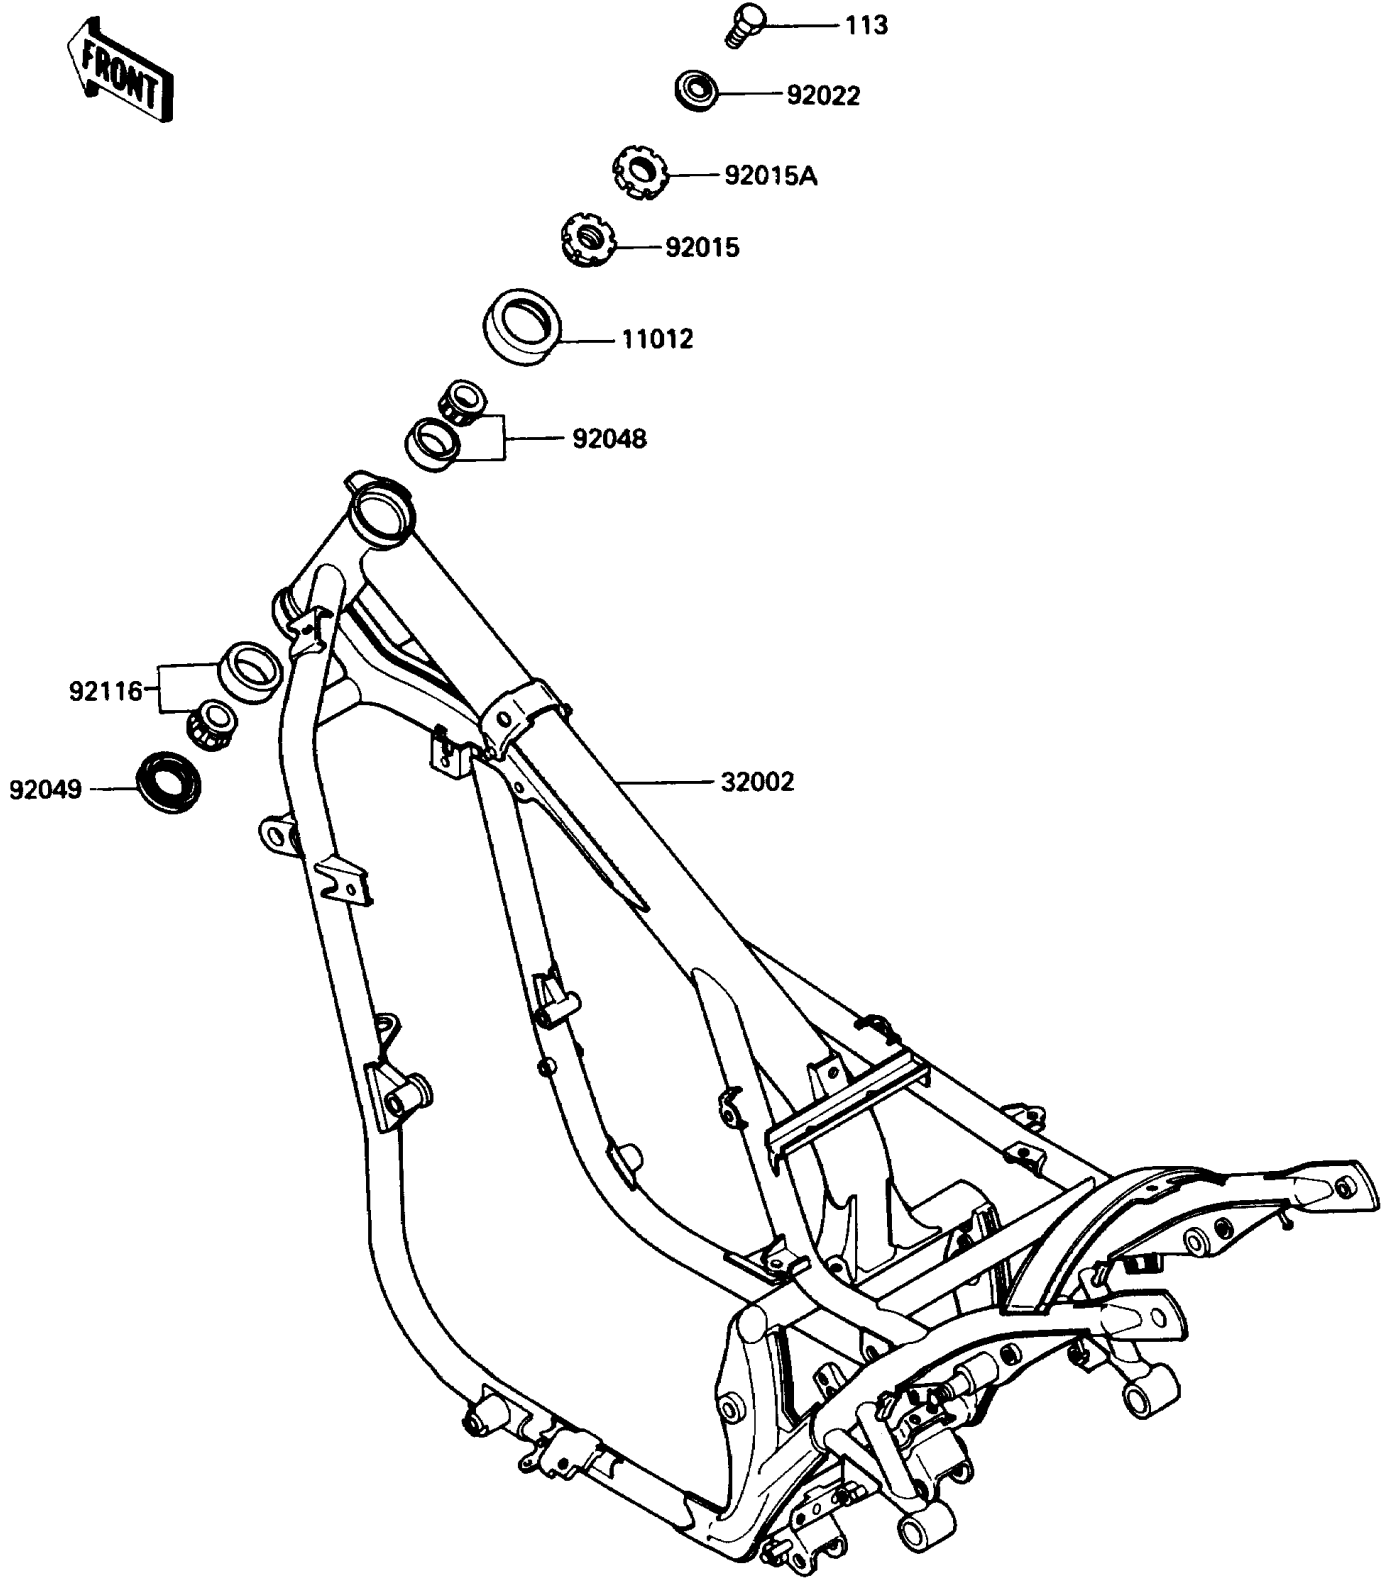

# 1990 454 LTD PARTS DIAGRAM

Frame

F2120

# 1990 454 LTD PARTS LIST

## Frame

ITEM NAME	PART NUMBER	QUANTITY
CAP,STEERING STEM (Ref # 11012)	46098-017	1
FRAME-COMP (Ref # 32002)	32002-1828	1
NUT,25MM,T=10 (Ref # 92015)	92015-1377	1
NUT,25MM,T=6 (Ref # 92015A)	92015-1378	1
WASHER (Ref # 92022)	92022-1229	1
RACE,ROLLER,32005JR RS (Ref # 92048)	92047-017	1
SEAL-OIL,XMHE36X52X4J (Ref # 92049)	92049-1162	1
BEARING-ROLLER,HR320/28XJ (Ref # 92116)	92116-1009	1
BOLT-SMALL-FINE,14X25 (Ref # 113)	113G1425	1