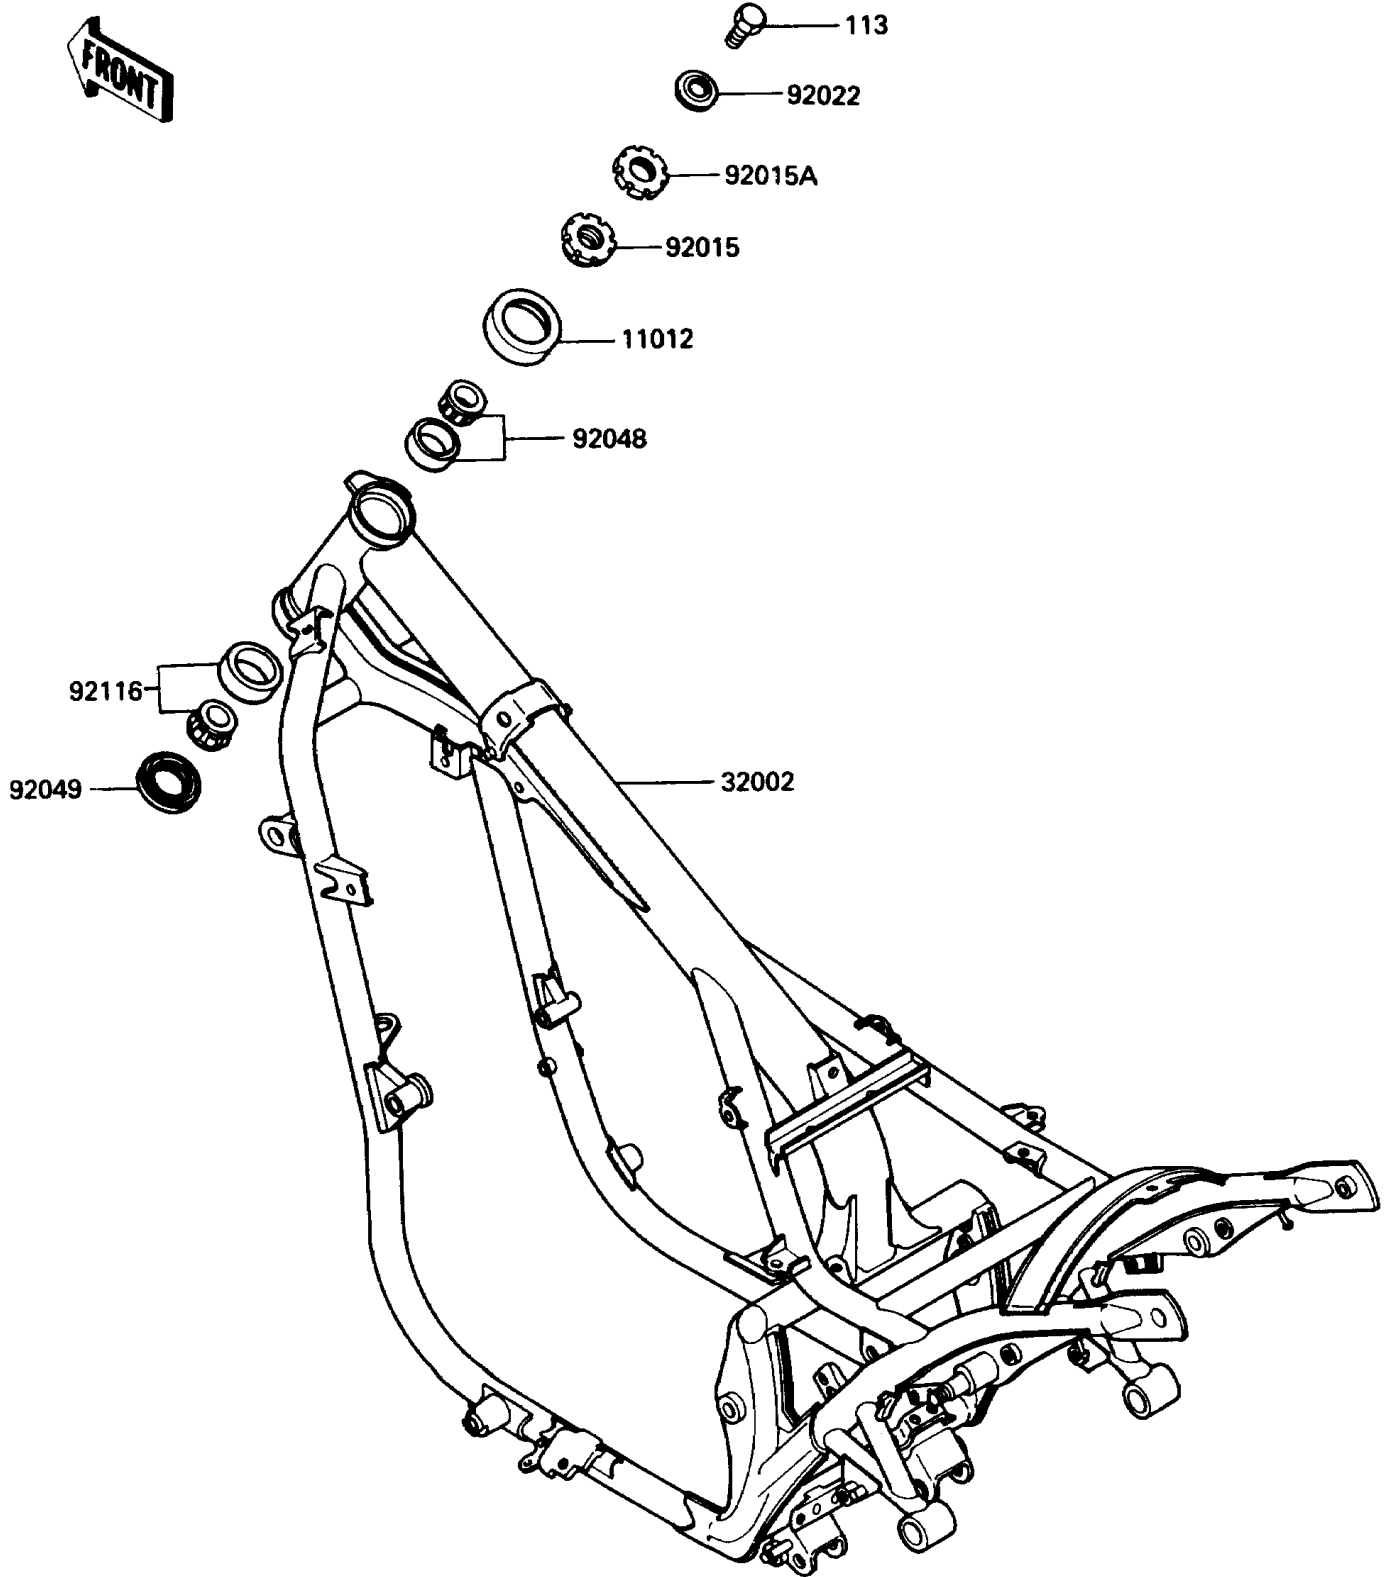

1990 454 LTD PARTS DIAGRAM

Frame

F2120

1990 454 LTD PARTS LIST

Frame

ITEM NAME	PART NUMBER	QUANTITY
CAP,STEERING STEM (Ref # 11012)	46098-017	1
FRAME-COMP (Ref # 32002)	32002-1828	1
NUT,25MM,T=10 (Ref # 92015)	92015-1377	1
NUT,25MM,T=6 (Ref # 92015A)	92015-1378	1
WASHER (Ref # 92022)	92022-1229	1
RACE,ROLLER,32005JR RS (Ref # 92048)	92047-017	1
SEAL-OIL,XMHE36X52X4J (Ref # 92049)	92049-1162	1
BEARING-ROLLER,HR320/28XJ (Ref # 92116)	92116-1009	1
BOLT-SMALL-FINE,14X25 (Ref # 113)	113G1425	1