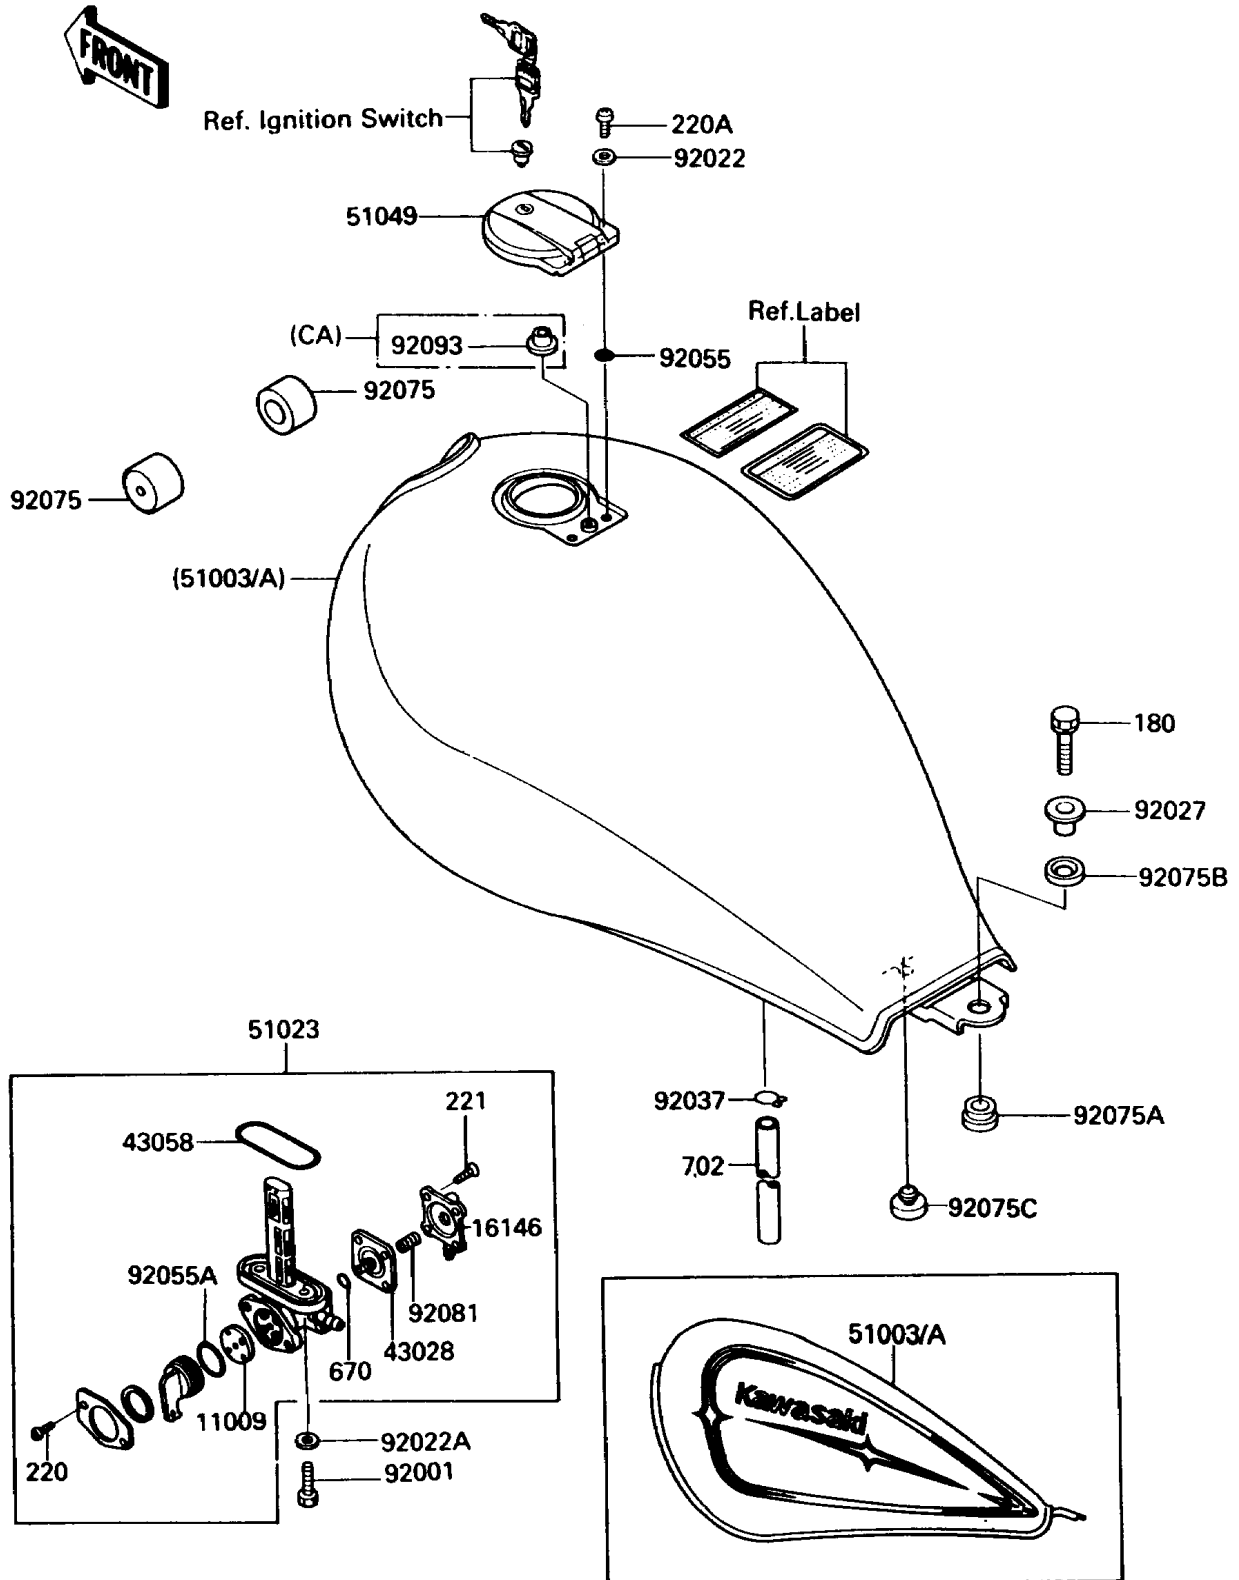

1990 454 LTD PARTS DIAGRAM

Fuel Tank

F2410

1990 454 LTD PARTS LIST

Fuel Tank

ITEM NAME	PART NUMBER	QUANTITY
GASKET,TAP VALVE (Ref # 11009)	11009-1188	1
COVER-ASSY,TAP DIAPHRAGM (Ref # 16146)	16146-1010	1
DIAPHRAGM (Ref # 43028)	43028-1033	1
RING,TAP FLANGED (Ref # 43058)	51039-003	1
TANK-COMP-FUEL,M.S.BLACK (Ref # 51003)	51003-5043-F4	1
TANK-COMP-FUEL,M.S.BLACK (Ref # 51003A)	51003-5044-F4	1
TAP-ASSY,FUEL (Ref # 51023)	51023-1142	1
CAP-TANK,FUEL (Ref # 51049)	51049-1083	1
BOLT,6X20 (Ref # 92001)	92001-1091	2
WASHER,5.3X10X0.8 (Ref # 92022)	92022-1038	2
WASHER,6.2X11X1.5 (Ref # 92022A)	92022-183	2
COLLAR,L=13.1 (Ref # 92027)	92027-251	1
CLAMP,TUBE (Ref # 92037)	92037-010	1
RING-O (Ref # 92055)	92055-1023	2
RING-O,TAP LEVER (Ref # 92055A)	92055-1085	1
DAMPER,FUEL TANK (Ref # 92075)	92075-125	2
DAMPER,MALE (Ref # 92075A)	92075-174	1
DAMPER,FEMALE (Ref # 92075B)	92075-175	1
DAMPER (Ref # 92075C)	92075-281	1
SPRING,TAP DIAPHRAGM (Ref # 92081)	92081-1240	1
SEAL,FUEL TANK CAP (Ref # 92093)	92093-1030	1
BOLT-UPSET-WS,6X25 (Ref # 180)	180D0625	1
SCREW-PAN-CROS (Ref # 220)	220B0308	2
SCREW-PAN-CROS (Ref # 220A)	220D0510	2
SCREW-CSK-CROS,4X14 (Ref # 221)	221B0414	4
O RING,4MM (Ref # 670)	670B1504	1
TUBE-RUBBER (Ref # 702)	702A06600	1