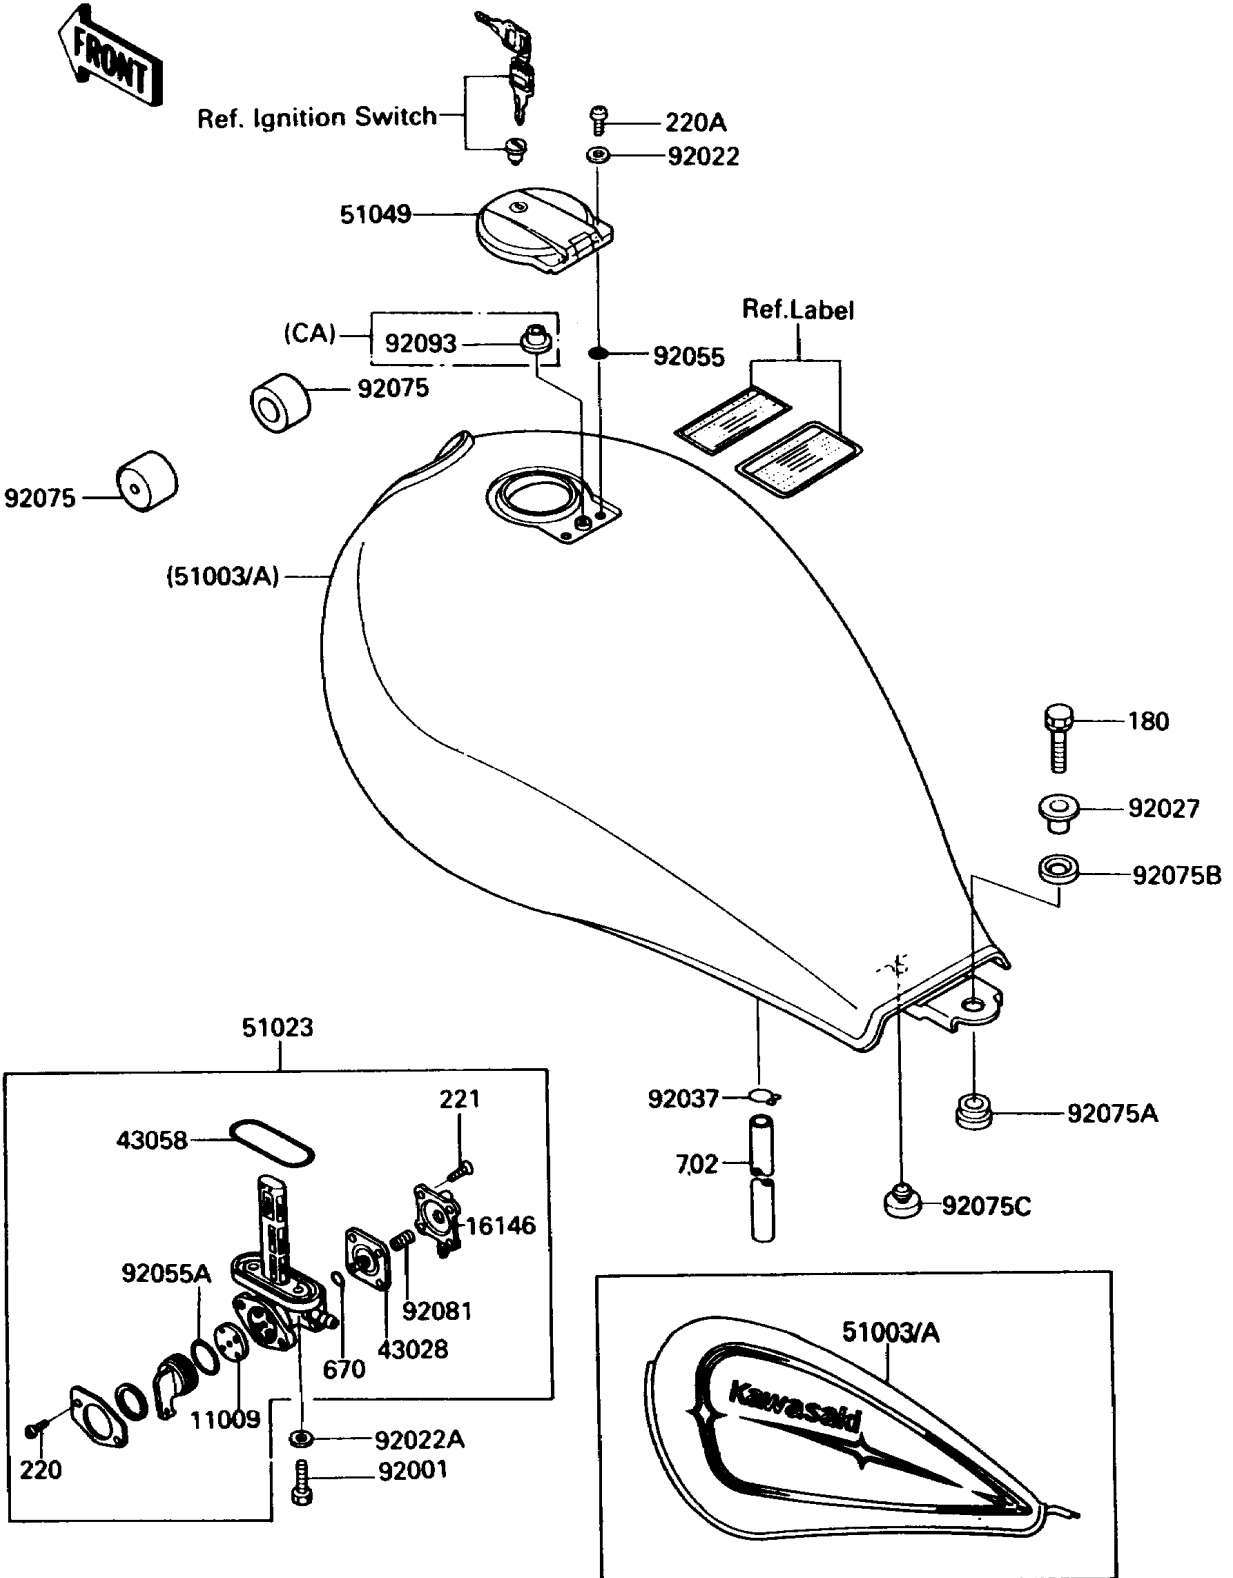

1990 454 LTD PARTS DIAGRAM

Fuel Tank

F2410

1990 454 LTD PARTS LIST

Fuel Tank

ITEM NAME	PART NUMBER	QUANTITY
GASKET,TAP VALVE (Ref # 11009)	11009-1188	1
COVER-ASSY,TAP DIAPHRAGM (Ref # 16146)	16146-1010	1
DIAPHRAGM (Ref # 43028)	43028-1033	1
RING,TAP FLANGED (Ref # 43058)	51039-003	1
TANK-COMP-FUEL,M.S.BLACK (Ref # 51003)	51003-5043-F4	1
TANK-COMP-FUEL,M.S.BLACK (Ref # 51003A)	51003-5044-F4	1
TAP-ASSY,FUEL (Ref # 51023)	51023-1142	1
CAP-TANK,FUEL (Ref # 51049)	51049-1083	1
BOLT,6X20 (Ref # 92001)	92001-1091	2
WASHER,5.3X10X0.8 (Ref # 92022)	92022-1038	2
WASHER,6.2X11X1.5 (Ref # 92022A)	92022-183	2
COLLAR,L=13.1 (Ref # 92027)	92027-251	1
CLAMP,TUBE (Ref # 92037)	92037-010	1
RING-O (Ref # 92055)	92055-1023	2
RING-O,TAP LEVER (Ref # 92055A)	92055-1085	1
DAMPER,FUEL TANK (Ref # 92075)	92075-125	2
DAMPER,MALE (Ref # 92075A)	92075-174	1
DAMPER,FEMALE (Ref # 92075B)	92075-175	1
DAMPER (Ref # 92075C)	92075-281	1
SPRING,TAP DIAPHRAGM (Ref # 92081)	92081-1240	1
SEAL,FUEL TANK CAP (Ref # 92093)	92093-1030	1
BOLT-UPSET-WS,6X25 (Ref # 180)	180D0625	1
SCREW-PAN-CROS (Ref # 220)	220B0308	2
SCREW-PAN-CROS (Ref # 220A)	220D0510	2
SCREW-CSK-CROS,4X14 (Ref # 221)	221B0414	4
O RING,4MM (Ref # 670)	670B1504	1
TUBE-RUBBER (Ref # 702)	702A06600	1