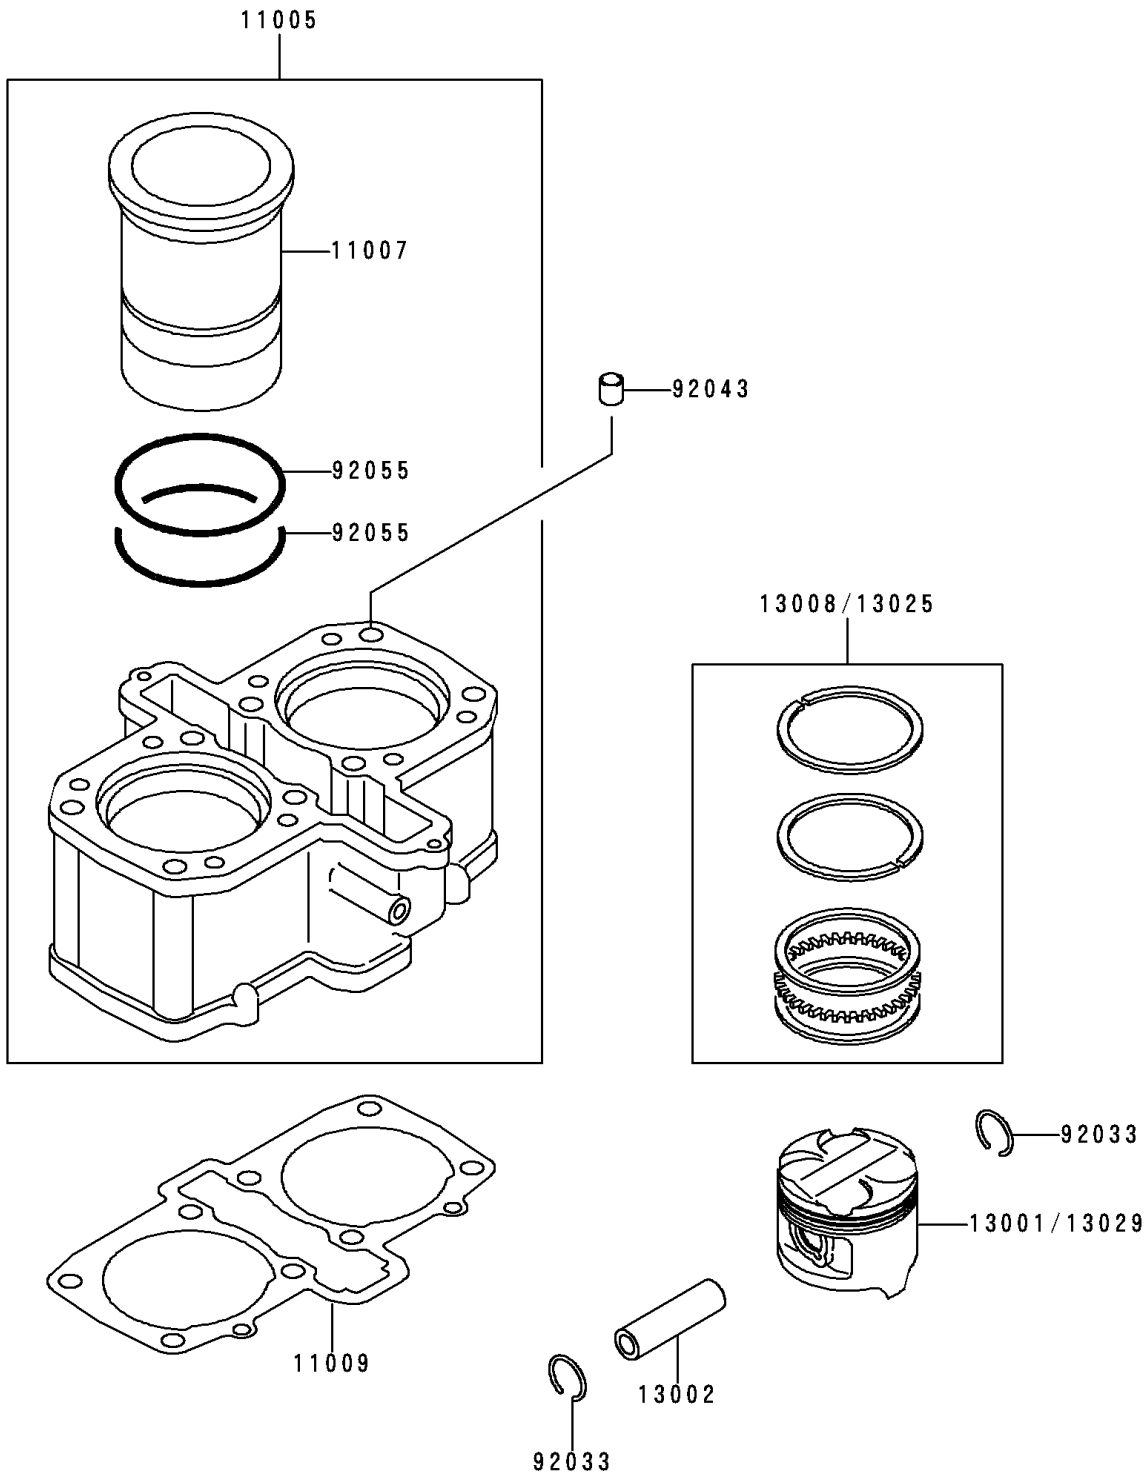

1994 Vulcan 500 PARTS DIAGRAM

Cylinder/Piston

E1120

1994 Vulcan 500 PARTS LIST

Cylinder/Piston

ITEM NAME	PART NUMBER	QUANTITY
CYLINDER-ENGINE (Ref # 11005)	11005-1626	1
LINER-CYLINDER (Ref # 11007)	11007-1096	2
GASKET,CYLINDER BASE (Ref # 11009)	11009-1640	1
PISTON-ENGINE,STD (Ref # 13001)	13001-1251	2
PIN-PISTON (Ref # 13002)	13002-1058	2
RING-SET-PISTON,STD (Ref # 13008)	13008-1084	2
RING-SET-PISTON L,O/S 0.50 (Ref # 13025)	13025-1084	AR
PISTON-ENGINE L,O/S 0.50 (Ref # 13029)	13029-1160	AR
RING-SNAP,20.5X1.2 (Ref # 92033)	92033-1099	4
PIN,11.5X14X14 (Ref # 92043)	92043-1279	2
RING-O (Ref # 92055)	92055-1247	4