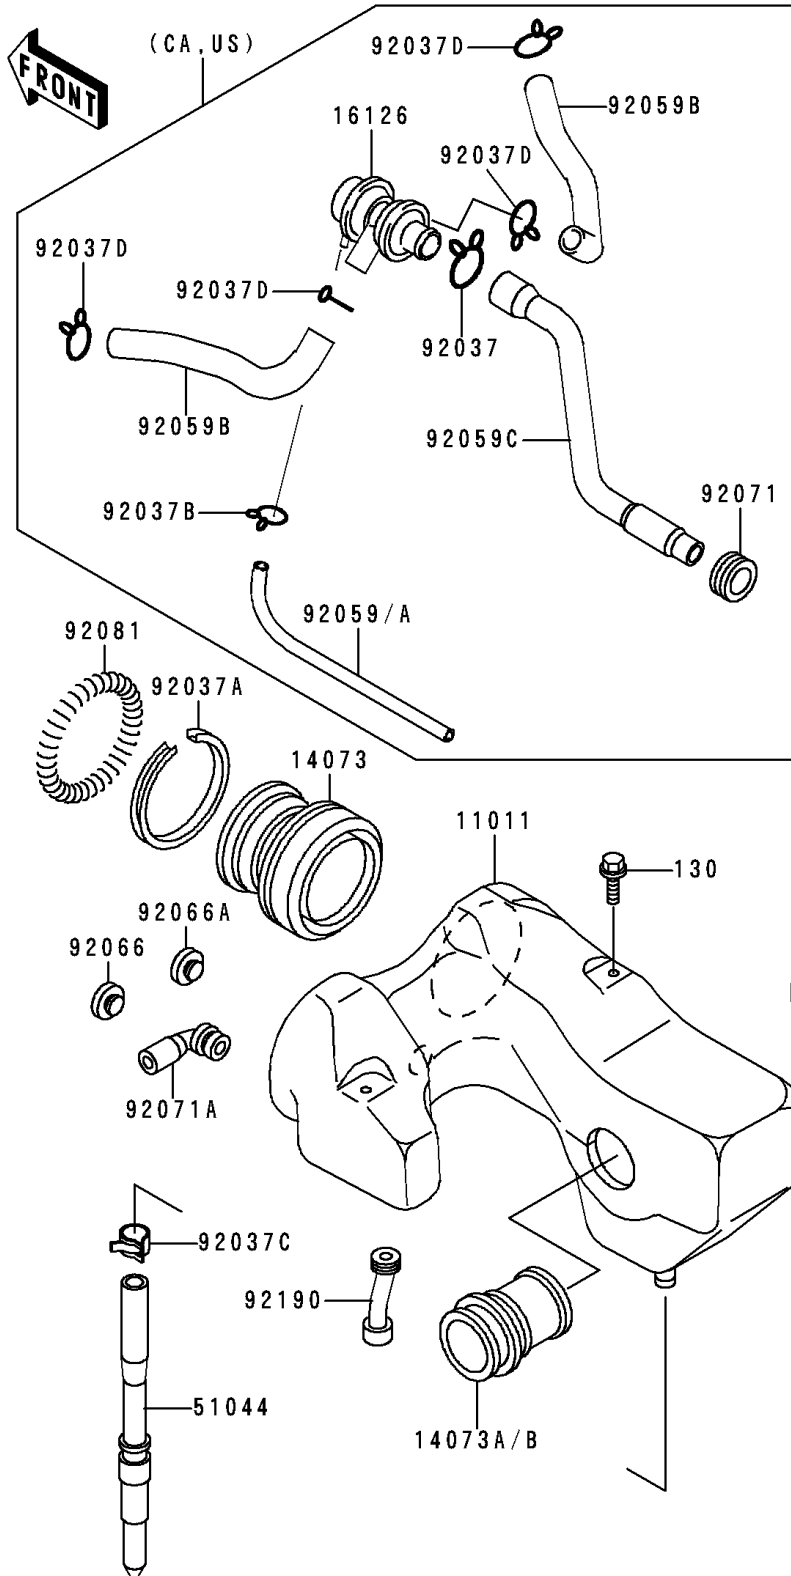

1994 Vulcan 500 PARTS DIAGRAM

Air Cleaner

E1130

1994 Vulcan 500 PARTS LIST

Air Cleaner

ITEM NAME	PART NUMBER	QUANTITY
BOLT-FLANGED (Ref # 130)	130D0610	2
BOLT-FLANGED (Ref # 130A)	130D0612	3
CASE-AIR FILTER (Ref # 11011)	11011-1331	1
CAP,AIR FILTER (Ref # 11012)	11012-1727	1
ELEMENT-AIR FILTER (Ref # 11013)	11013-1185	1
DUCT,CARBURETOR (Ref # 14073)	14073-1413	2
TUBE-ASSY,DRAIN (Ref # 51044)	51044-1084	1
CLAMP,69MM (Ref # 92037A)	92037-1631	2
CLAMP (Ref # 92037C)	92037-1861	1
SPRING,COIL,BLACK (Ref # 92081)	92081-1457	2
TUBE,BREATHER (Ref # 92190)	92190-1071	1
DUCT,AIR INTAKE (Ref # 14073A)	14073-1425	1
DUCT,AIR INTAKE (Ref # 14073B)	14073-1439	1
VALVE,AIR SWITCH (Ref # 16126)	16126-1014	1
CLAMP,TUBE (Ref # 92037)	92037-1076	1
CLAMP (Ref # 92037B)	92037-1712	1
CLAMP,TUBE (Ref # 92037D)	92037-213	4
TUBE,4X9X220 (Ref # 92059)	92059-1040	1
TUBE,4X9X290 (Ref # 92059A)	92059-1043	1
TUBE,AIR SWITCH VALVE (Ref # 92059B)	92059-1529	2
TUBE,AIR SWITCH VALVE (Ref # 92059C)	92059-1530	1
PLUG,17MM (Ref # 92066)	92066-1320	1
PLUG,25MM (Ref # 92066A)	92066-1321	1
GROMMET,AIR FILTER (Ref # 92071)	92071-1028	1
GROMMET,AIR FILTER (Ref # 92071A)	92071-1114	1