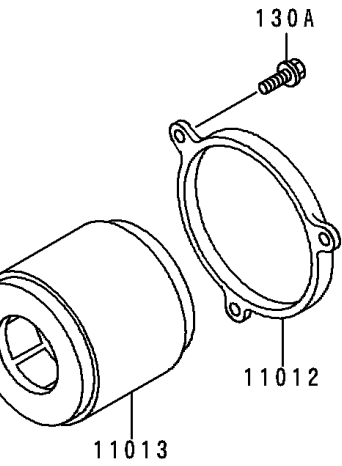

1994 Vulcan 500 PARTS DIAGRAM

Air Cleaner

E1130

1994 Vulcan 500 PARTS LIST

Air Cleaner

ITEM NAME	PART NUMBER	QUANTITY
BOLT-FLANGED (Ref # 130)	130D0610	2
BOLT-FLANGED (Ref # 130A)	130D0612	3
CASE-AIR FILTER (Ref # 11011)	11011-1331	1
CAP,AIR FILTER (Ref # 11012)	11012-1727	1
ELEMENT-AIR FILTER (Ref # 11013)	11013-1185	1
DUCT,CARBURETOR (Ref # 14073)	14073-1413	2
TUBE-ASSY,DRAIN (Ref # 51044)	51044-1084	1
CLAMP,69MM (Ref # 92037A)	92037-1631	2
CLAMP (Ref # 92037C)	92037-1861	1
SPRING,COIL,BLACK (Ref # 92081)	92081-1457	2
TUBE,BREATHER (Ref # 92190)	92190-1071	1
DUCT,AIR INTAKE (Ref # 14073A)	14073-1425	1
DUCT,AIR INTAKE (Ref # 14073B)	14073-1439	1
VALVE,AIR SWITCH (Ref # 16126)	16126-1014	1
CLAMP,TUBE (Ref # 92037)	92037-1076	1
CLAMP (Ref # 92037B)	92037-1712	1
CLAMP,TUBE (Ref # 92037D)	92037-213	4
TUBE,4X9X220 (Ref # 92059)	92059-1040	1
TUBE,4X9X290 (Ref # 92059A)	92059-1043	1
TUBE,AIR SWITCH VALVE (Ref # 92059B)	92059-1529	2
TUBE,AIR SWITCH VALVE (Ref # 92059C)	92059-1530	1
PLUG,17MM (Ref # 92066)	92066-1320	1
PLUG,25MM (Ref # 92066A)	92066-1321	1
GROMMET,AIR FILTER (Ref # 92071)	92071-1028	1
GROMMET,AIR FILTER (Ref # 92071A)	92071-1114	1