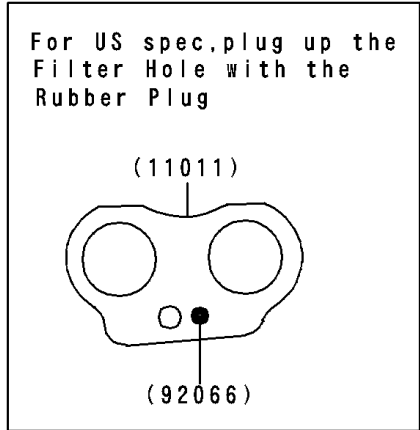

1994 Vulcan 500 PARTS DIAGRAM

Air Cleaner

E1130

1994 Vulcan 500 PARTS LIST

Air Cleaner

ITEM NAME	PART NUMBER	QUANTITY
BOLT-FLANGED (Ref # 130)	130D0610	2
BOLT-FLANGED (Ref # 130A)	130D0612	3
CASE-AIR FILTER (Ref # 11011)	11011-1331	1
CAP,AIR FILTER (Ref # 11012)	11012-1727	1
ELEMENT-AIR FILTER (Ref # 11013)	11013-1185	1
DUCT,CARBURETOR (Ref # 14073)	14073-1413	2
TUBE-ASSY,DRAIN (Ref # 51044)	51044-1084	1
CLAMP,69MM (Ref # 92037A)	92037-1631	2
CLAMP (Ref # 92037C)	92037-1861	1
SPRING,COIL,BLACK (Ref # 92081)	92081-1457	2
TUBE,BREATHER (Ref # 92190)	92190-1071	1
DUCT,AIR INTAKE (Ref # 14073A)	14073-1425	1
DUCT,AIR INTAKE (Ref # 14073B)	14073-1439	1
VALVE,AIR SWITCH (Ref # 16126)	16126-1014	1
CLAMP,TUBE (Ref # 92037)	92037-1076	1
CLAMP (Ref # 92037B)	92037-1712	1
CLAMP,TUBE (Ref # 92037D)	92037-213	4
TUBE,4X9X220 (Ref # 92059)	92059-1040	1
TUBE,4X9X290 (Ref # 92059A)	92059-1043	1
TUBE,AIR SWITCH VALVE (Ref # 92059B)	92059-1529	2
TUBE,AIR SWITCH VALVE (Ref # 92059C)	92059-1530	1
PLUG,17MM (Ref # 92066)	92066-1320	1
PLUG,25MM (Ref # 92066A)	92066-1321	1
GROMMET,AIR FILTER (Ref # 92071)	92071-1028	1
GROMMET,AIR FILTER (Ref # 92071A)	92071-1114	1