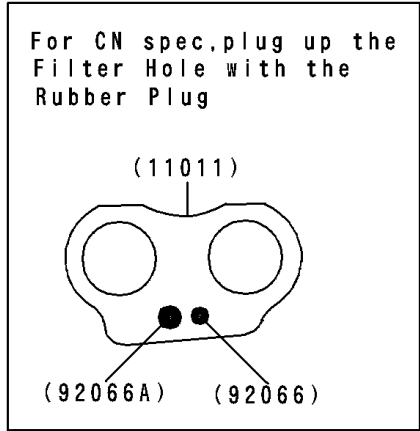

1994 Vulcan 500 PARTS DIAGRAM

Air Cleaner

E1130

1994 Vulcan 500 PARTS LIST

Air Cleaner

ITEM NAME	PART NUMBER	QUANTITY
BOLT-FLANGED (Ref # 130)	130D0610	2
BOLT-FLANGED (Ref # 130A)	130D0612	3
CASE-AIR FILTER (Ref # 11011)	11011-1331	1
CAP,AIR FILTER (Ref # 11012)	11012-1727	1
ELEMENT-AIR FILTER (Ref # 11013)	11013-1185	1
DUCT,CARBURETOR (Ref # 14073)	14073-1413	2
TUBE-ASSY,DRAIN (Ref # 51044)	51044-1084	1
CLAMP,69MM (Ref # 92037A)	92037-1631	2
CLAMP (Ref # 92037C)	92037-1861	1
SPRING,COIL,BLACK (Ref # 92081)	92081-1457	2
TUBE,BREATHER (Ref # 92190)	92190-1071	1
DUCT,AIR INTAKE (Ref # 14073A)	14073-1425	1
DUCT,AIR INTAKE (Ref # 14073B)	14073-1439	1
VALVE,AIR SWITCH (Ref # 16126)	16126-1014	1
CLAMP,TUBE (Ref # 92037)	92037-1076	1
CLAMP (Ref # 92037B)	92037-1712	1
CLAMP,TUBE (Ref # 92037D)	92037-213	4
TUBE,4X9X220 (Ref # 92059)	92059-1040	1
TUBE,4X9X290 (Ref # 92059A)	92059-1043	1
TUBE,AIR SWITCH VALVE (Ref # 92059B)	92059-1529	2
TUBE,AIR SWITCH VALVE (Ref # 92059C)	92059-1530	1
PLUG,17MM (Ref # 92066)	92066-1320	1
PLUG,25MM (Ref # 92066A)	92066-1321	1
GROMMET,AIR FILTER (Ref # 92071)	92071-1028	1
GROMMET,AIR FILTER (Ref # 92071A)	92071-1114	1