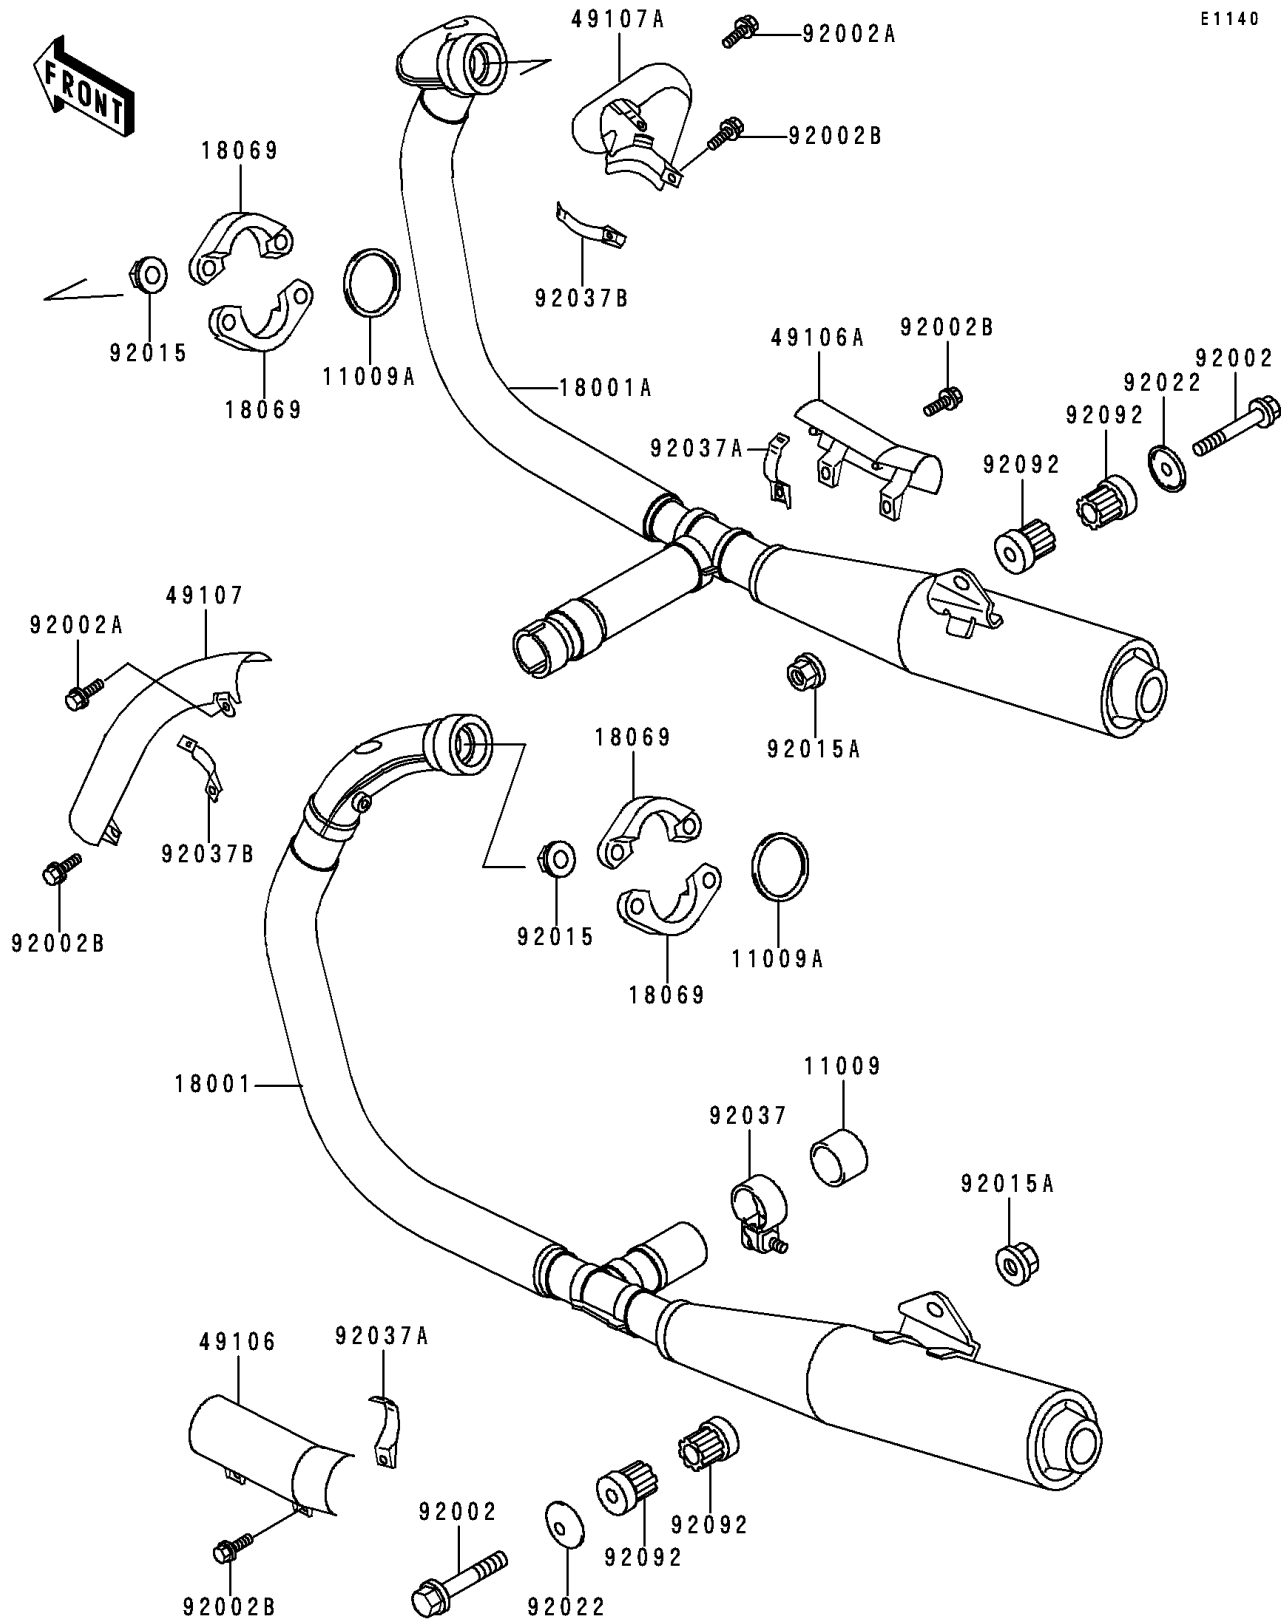

1994 Vulcan 500 PARTS DIAGRAM

Mufflers

E1140

1994 Vulcan 500 PARTS LIST

Mufflers

ITEM NAME	PART NUMBER	QUANTITY
GASKET,EXHAUST PIPE CONNECTING (Ref # 11009)	11009-1667	1
GASKET,EXHAUST PIPE HOLDER (Ref # 11009A)	11009-1840	2
MUFFLER,LH (Ref # 18001)	18001-1743	1
MUFFLER,RH (Ref # 18001A)	18001-1744	1
HOLDER-EXHAUST PIPE (Ref # 18069)	18069-1064	4
COVER-MUFFLER,LH (Ref # 49106)	49106-1115	1
COVER-MUFFLER,RH (Ref # 49106A)	49106-1116	1
COVER-EXHAUST PIPE,LH (Ref # 49107)	49107-1062	1
COVER-EXHAUST PIPE,RH (Ref # 49107A)	49107-1063	1
BOLT,10X55 (Ref # 92002)	92002-1127	2
BOLT,6X8 (Ref # 92002A)	92002-1604	2
BOLT,6X20 (Ref # 92002B)	92002-1607	6
NUT,CAP,8MM (Ref # 92015)	92015-1371	4
NUT,FLANGED,10MM (Ref # 92015A)	92015-1387	2
WASHER (Ref # 92022)	92022-289	2
CLAMP,42MM (Ref # 92037)	92037-1349	1
CLAMP,EXHAUST PIPE COVER (Ref # 92037A)	92037-1671	4
CLAMP,EXHAUST PIPE COVER (Ref # 92037B)	92037-1699	2
BUSHING-RUBBER,MUFFLER (Ref # 92092)	92092-1013	4