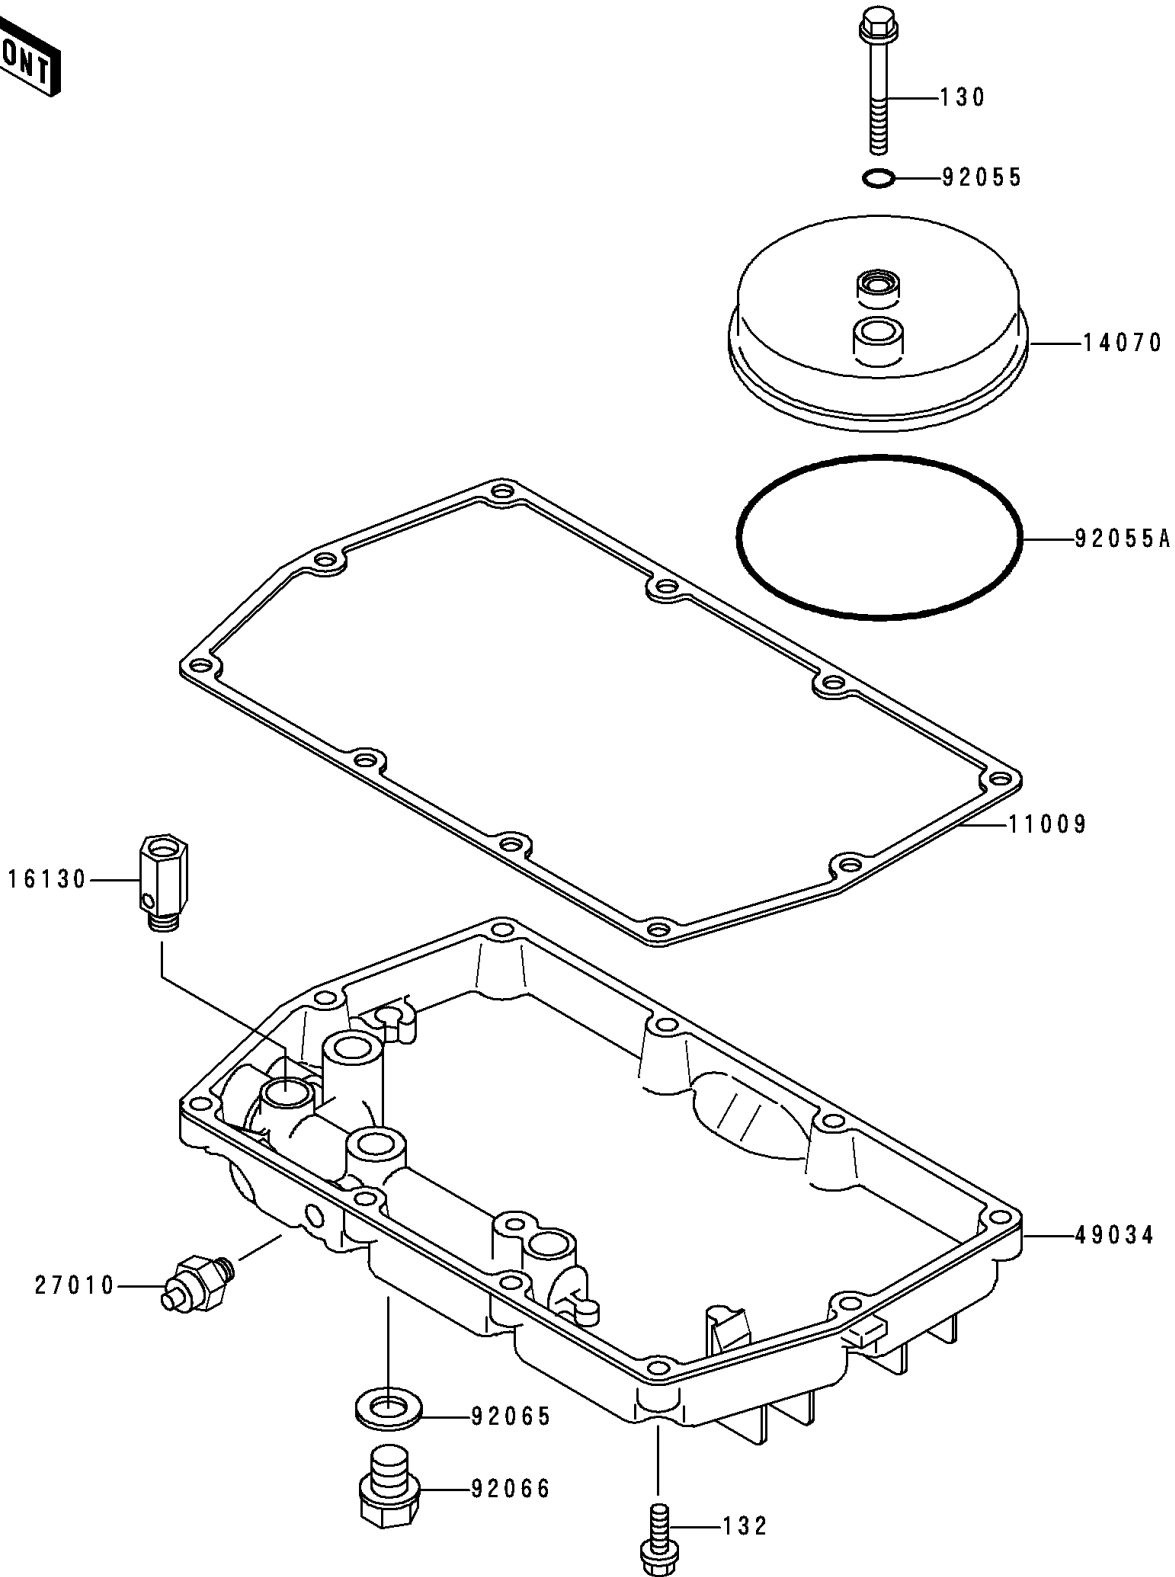

# 1991 Vulcan 500 PARTS DIAGRAM

Breather Cover/Oil Pan

E 1432

# 1991 Vulcan 500 PARTS LIST

## Breather Cover/Oil Pan

ITEM NAME	PART NUMBER	QUANTITY
BOLT-FLANGED (Ref # 130)	130Y0645	1
BOLT-FLANGED-SMALL (Ref # 132)	132Y0625	10
GASKET,OIL PAN (Ref # 11009)	11009-1837	1
BODY-BREATHER (Ref # 14070)	14070-1058	1
VALVE-ASSY-RELIEF (Ref # 16130)	16130-1001	1
SWITCH,OIL PRESSURE (Ref # 27010)	27010-1313	1
PAN-OIL (Ref # 49034)	49034-1071	1
RING-O,6MM (Ref # 92055)	92055-1089	1
RING-O,BREATHER BODY (Ref # 92055A)	92055-1284	1
GASKET,12X22X2,DRAIN PLUG (Ref # 92065)	92065-097	1
PLUG,OIL DRAIN,12X15 (Ref # 92066)	92066-1174	1