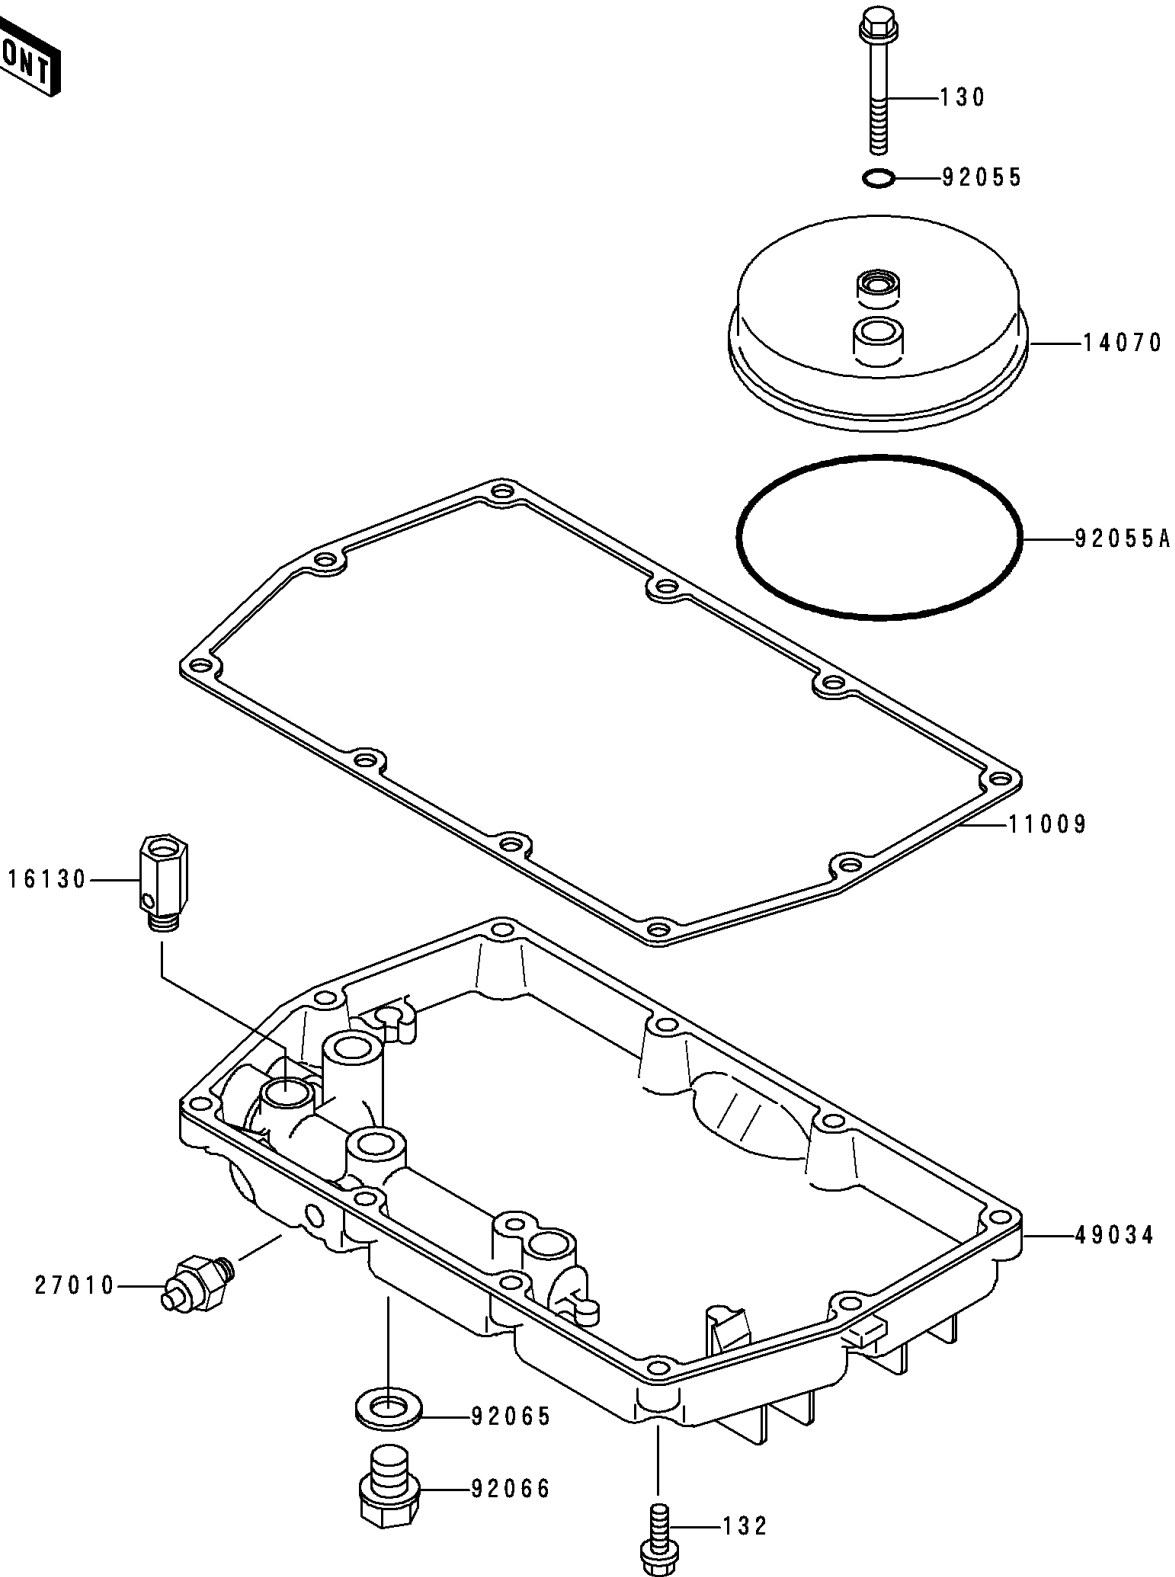

1991 Vulcan 500 PARTS DIAGRAM

Breather Cover/Oil Pan

E 1432

1991 Vulcan 500 PARTS LIST

Breather Cover/Oil Pan

ITEM NAME	PART NUMBER	QUANTITY
BOLT-FLANGED (Ref # 130)	130Y0645	1
BOLT-FLANGED-SMALL (Ref # 132)	132Y0625	10
GASKET,OIL PAN (Ref # 11009)	11009-1837	1
BODY-BREATHER (Ref # 14070)	14070-1058	1
VALVE-ASSY-RELIEF (Ref # 16130)	16130-1001	1
SWITCH,OIL PRESSURE (Ref # 27010)	27010-1313	1
PAN-OIL (Ref # 49034)	49034-1071	1
RING-O,6MM (Ref # 92055)	92055-1089	1
RING-O,BREATHER BODY (Ref # 92055A)	92055-1284	1
GASKET,12X22X2,DRAIN PLUG (Ref # 92065)	92065-097	1
PLUG,OIL DRAIN,12X15 (Ref # 92066)	92066-1174	1