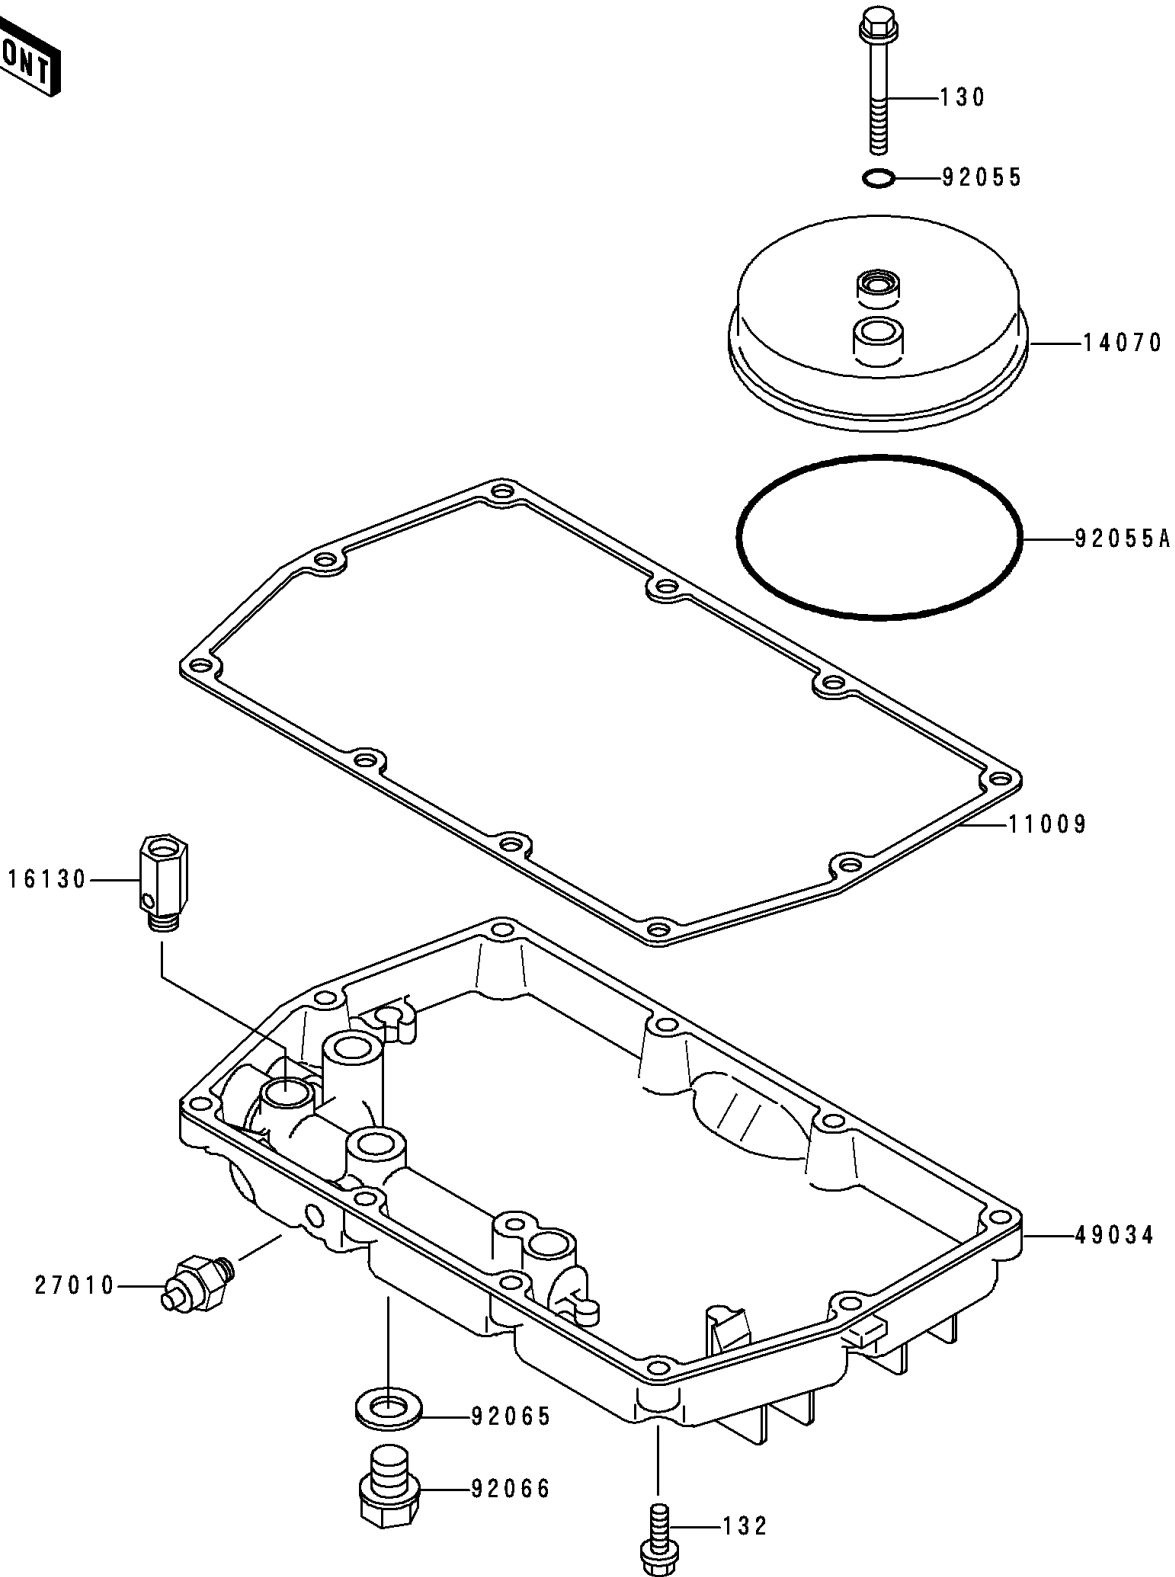

1993 Vulcan 500 PARTS DIAGRAM

Breather Cover/Oil Pan

E 1432

1993 Vulcan 500 PARTS LIST

Breather Cover/Oil Pan

| ITEM NAME | PART NUMBER | QUANTITY |
|---|-------------|----------|
| BOLT-FLANGED (Ref # 130) | 130Y0645 | 1 |
| BOLT-FLANGED-SMALL (Ref # 132) | 132Y0625 | 10 |
| GASKET,OIL PAN (Ref # 11009) | 11009-1837 | 1 |
| BODY-BREATHER (Ref # 14070) | 14070-1058 | 1 |
| VALVE-ASSY-RELIEF (Ref # 16130) | 16130-1001 | 1 |
| SWITCH,OIL PRESSURE (Ref # 27010) | 27010-1313 | 1 |
| PAN-OIL (Ref # 49034) | 49034-1071 | 1 |
| RING-O,6MM (Ref # 92055) | 92055-1089 | 1 |
| RING-O,BREATHER BODY (Ref # 92055A) | 92055-1284 | 1 |
| GASKET,12X22X2,DRAIN PLUG (Ref # 92065) | 92065-097 | 1 |
| PLUG,OIL DRAIN,12X15 (Ref # 92066) | 92066-1174 | 1 |