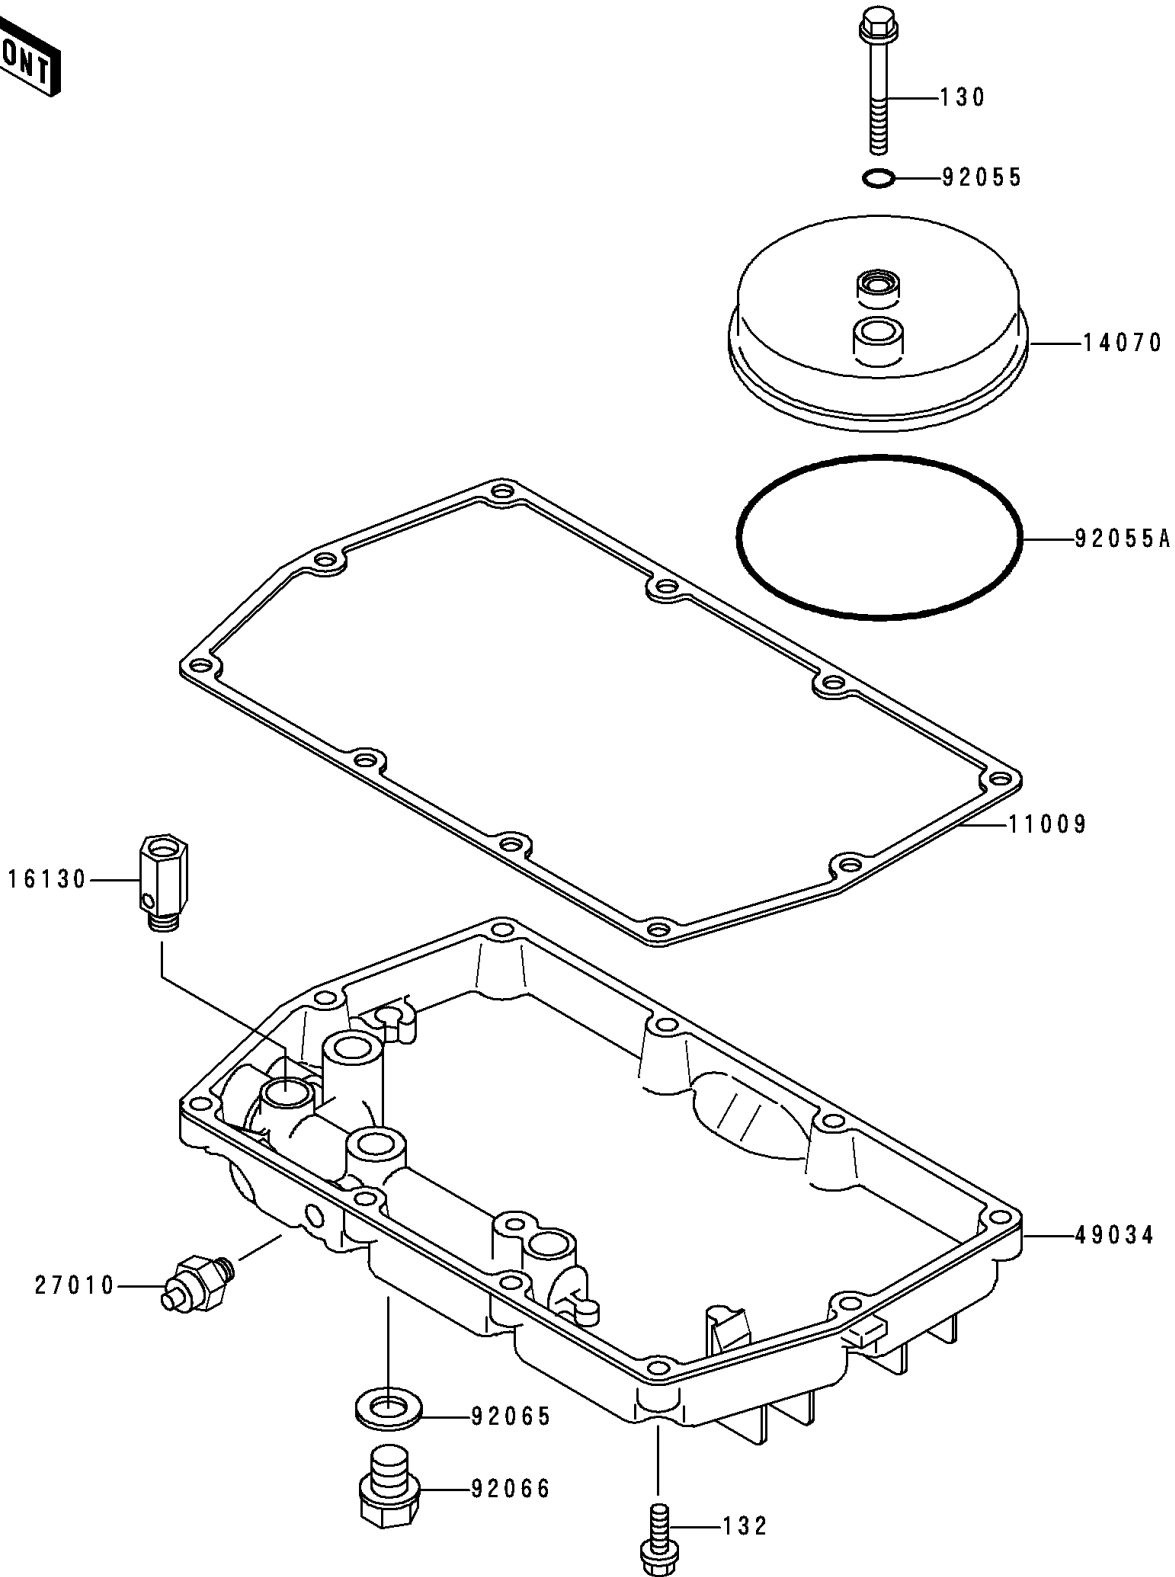

1994 Vulcan 500 PARTS DIAGRAM

Breather Cover/Oil Pan

E 1432

1994 Vulcan 500 PARTS LIST

Breather Cover/Oil Pan

ITEM NAME	PART NUMBER	QUANTITY
BOLT-FLANGED (Ref # 130)	130Y0645	1
BOLT-FLANGED-SMALL (Ref # 132)	132Y0625	10
GASKET,OIL PAN (Ref # 11009)	11009-1837	1
BODY-BREATHER (Ref # 14070)	14070-1058	1
VALVE-ASSY-RELIEF (Ref # 16130)	16130-1001	1
SWITCH,OIL PRESSURE (Ref # 27010)	27010-1313	1
PAN-OIL (Ref # 49034)	49034-1071	1
RING-O,6MM (Ref # 92055)	92055-1089	1
RING-O,BREATHER BODY (Ref # 92055A)	92055-1284	1
GASKET,12X22X2,DRAIN PLUG (Ref # 92065)	92065-097	1
PLUG,OIL DRAIN,12X15 (Ref # 92066)	92066-1174	1