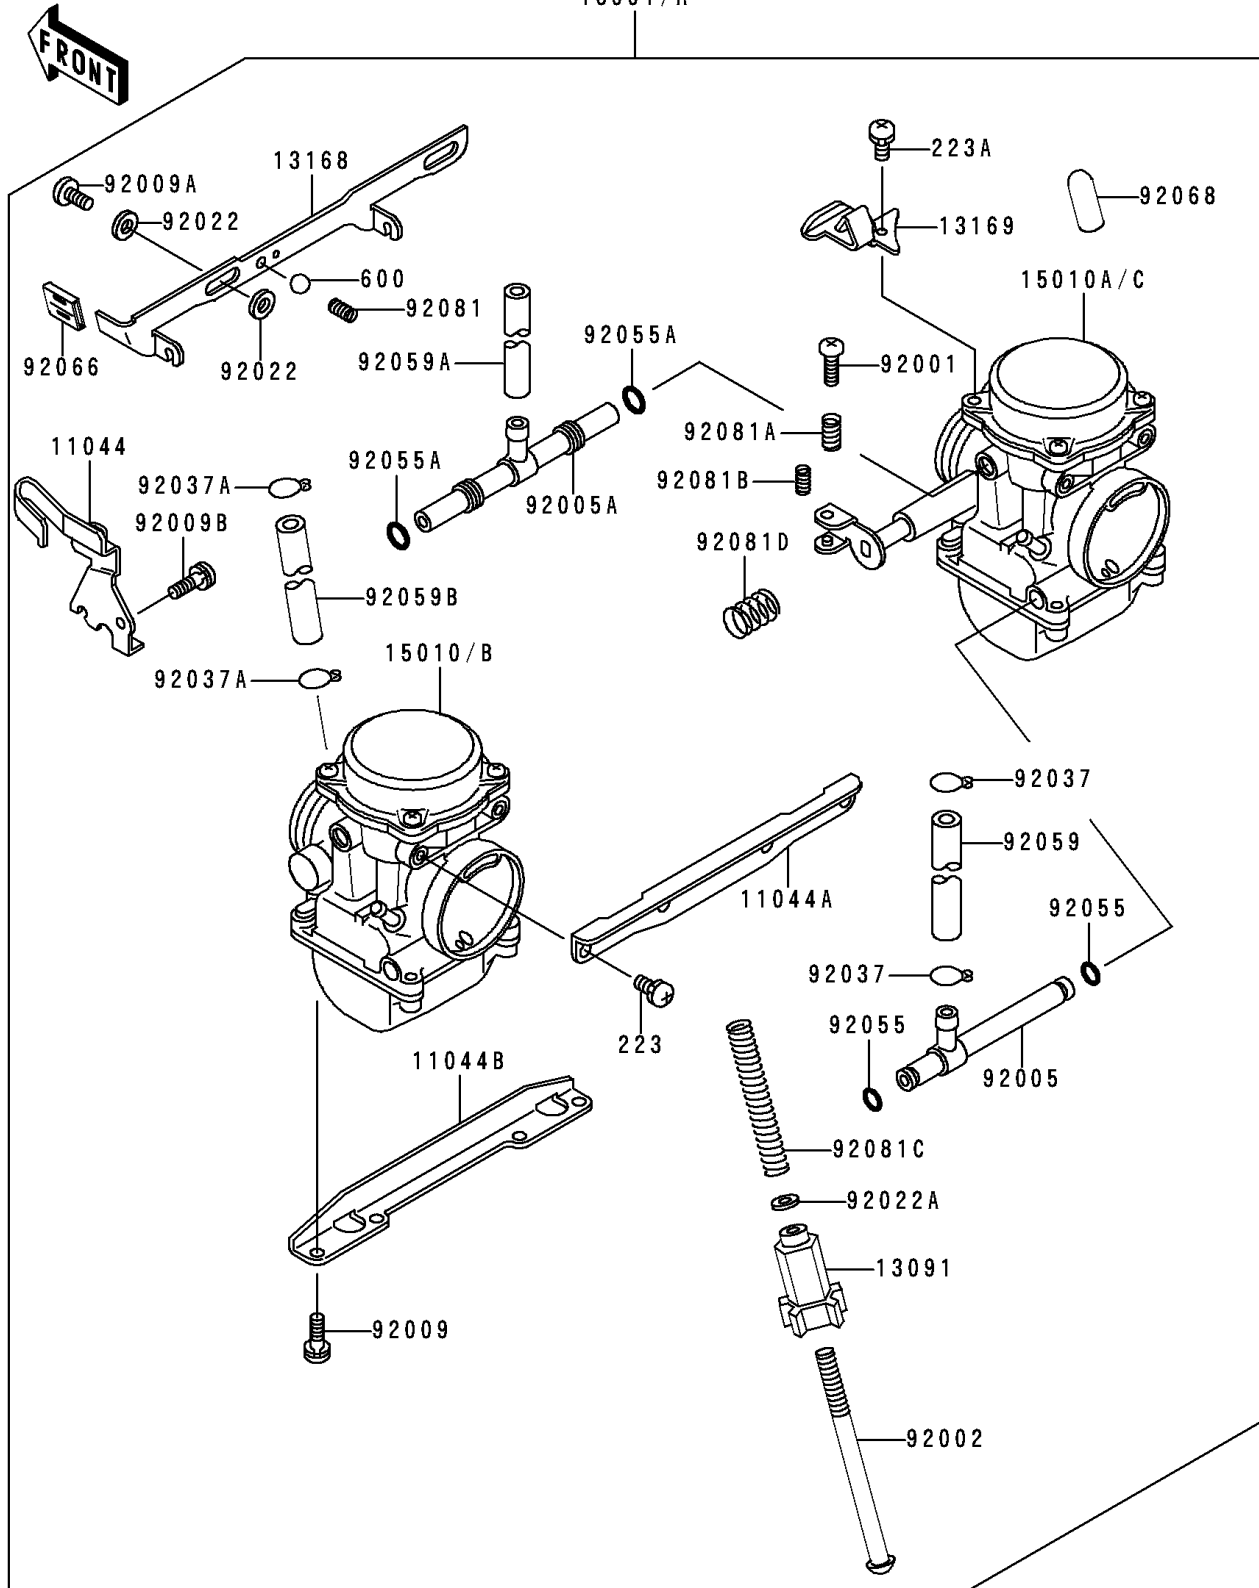

# 1991 Vulcan 500 PARTS DIAGRAM

Carburetor

15001/A

E1611

## Carburetor

ITEM NAME	PART NUMBER	QUANTITY
BRACKET,THROTTLE CABLE (Ref # 11044)	11044-1312	1
BRACKET,CARBURETOR STAY,UPP (Ref # 11044A)	11044-1313	1
BRACKET,CARBURETOR STAY,6MM (Ref # 11044B)	11044-1314	1
HOLDER,THROTTLE STOP SCREW (Ref # 13091)	13091-1382	1
LEVER,STARTER (Ref # 13168)	13168-1444	1
BOLT,THROTTLE ADJUST (Ref # 92001)	92001-1998	1
BOLT,THROTTLE STOP SCREW (Ref # 92002)	92002-1552	1
FITTING (Ref # 92005)	92005-1133	1
FITTING (Ref # 92005A)	92005-1134	1
SCREW,6X16 (Ref # 92009)	92009-1129	4
SCREW (Ref # 92009A)	92009-1262	2
SCREW,5X10 (Ref # 92009B)	92009-1365	1
WASHER,6.1X11X0.8,POLYACETAL (Ref # 92022)	92022-1199	4
WASHER,PLAIN,STOP SPRING (Ref # 92022A)	92022-1480	1
CLAMP,FUEL TUBE (Ref # 92037)	92037-1075	2
CLAMP,TUBE (Ref # 92037A)	92037-1477	2
RING-O (Ref # 92055)	92055-1004	2
RING-O,FUEL FITTING (Ref # 92055A)	92055-1223	2
TUBE,7.3X12.5X180 (Ref # 92059)	92059-1597	1
TUBE,6.5X9.5X260 (Ref # 92059A)	92059-1598	1
TUBE,5X9X75 (Ref # 92059B)	92059-1599	1
PLUG,STARTER LEVER (Ref # 92066)	92066-1157	1
SPRING,SHAFT STOP (Ref # 92081)	92081-1619	1
SPRING,THROTTLE ADJUST UPP (Ref # 92081A)	92081-1620	1
SPRING,THROTTLE ADJUST LWR (Ref # 92081B)	92081-1621	1
SCREW-PAN-WS-CROS (Ref # 223)	223C0510	4
BALL-STEEL,3/16" (Ref # 600)	600A0600	1
SPRING,THROTTLE STOP SCREW (Ref # 92081C)	92081-1875	1
SPRING (Ref # 92081D)	92081-1876	1

## 1991 Vulcan 500 PARTS LIST

### Carburetor

ITEM NAME	PART NUMBER	QUANTITY
PLATE (Ref # 13169)	13169-1955	1
CARBURETOR-ASSY (Ref # 15001)	15001-1568	1
CARBURETOR-ASSY (Ref # 15001A)	15001-1573	1
CARBURETOR,LH (Ref # 15010)	15010-1053	1
CARBURETOR,RH (Ref # 15010A)	15010-1054	1
CARBURETOR,LH (Ref # 15010B)	15010-1055	1
CARBURETOR,RH (Ref # 15010C)	15010-1056	1
PLUG,12X25 (Ref # 92068)	92068-006	1
SCREW-PAN-WS-CROS (Ref # 223A)	223D0410	1