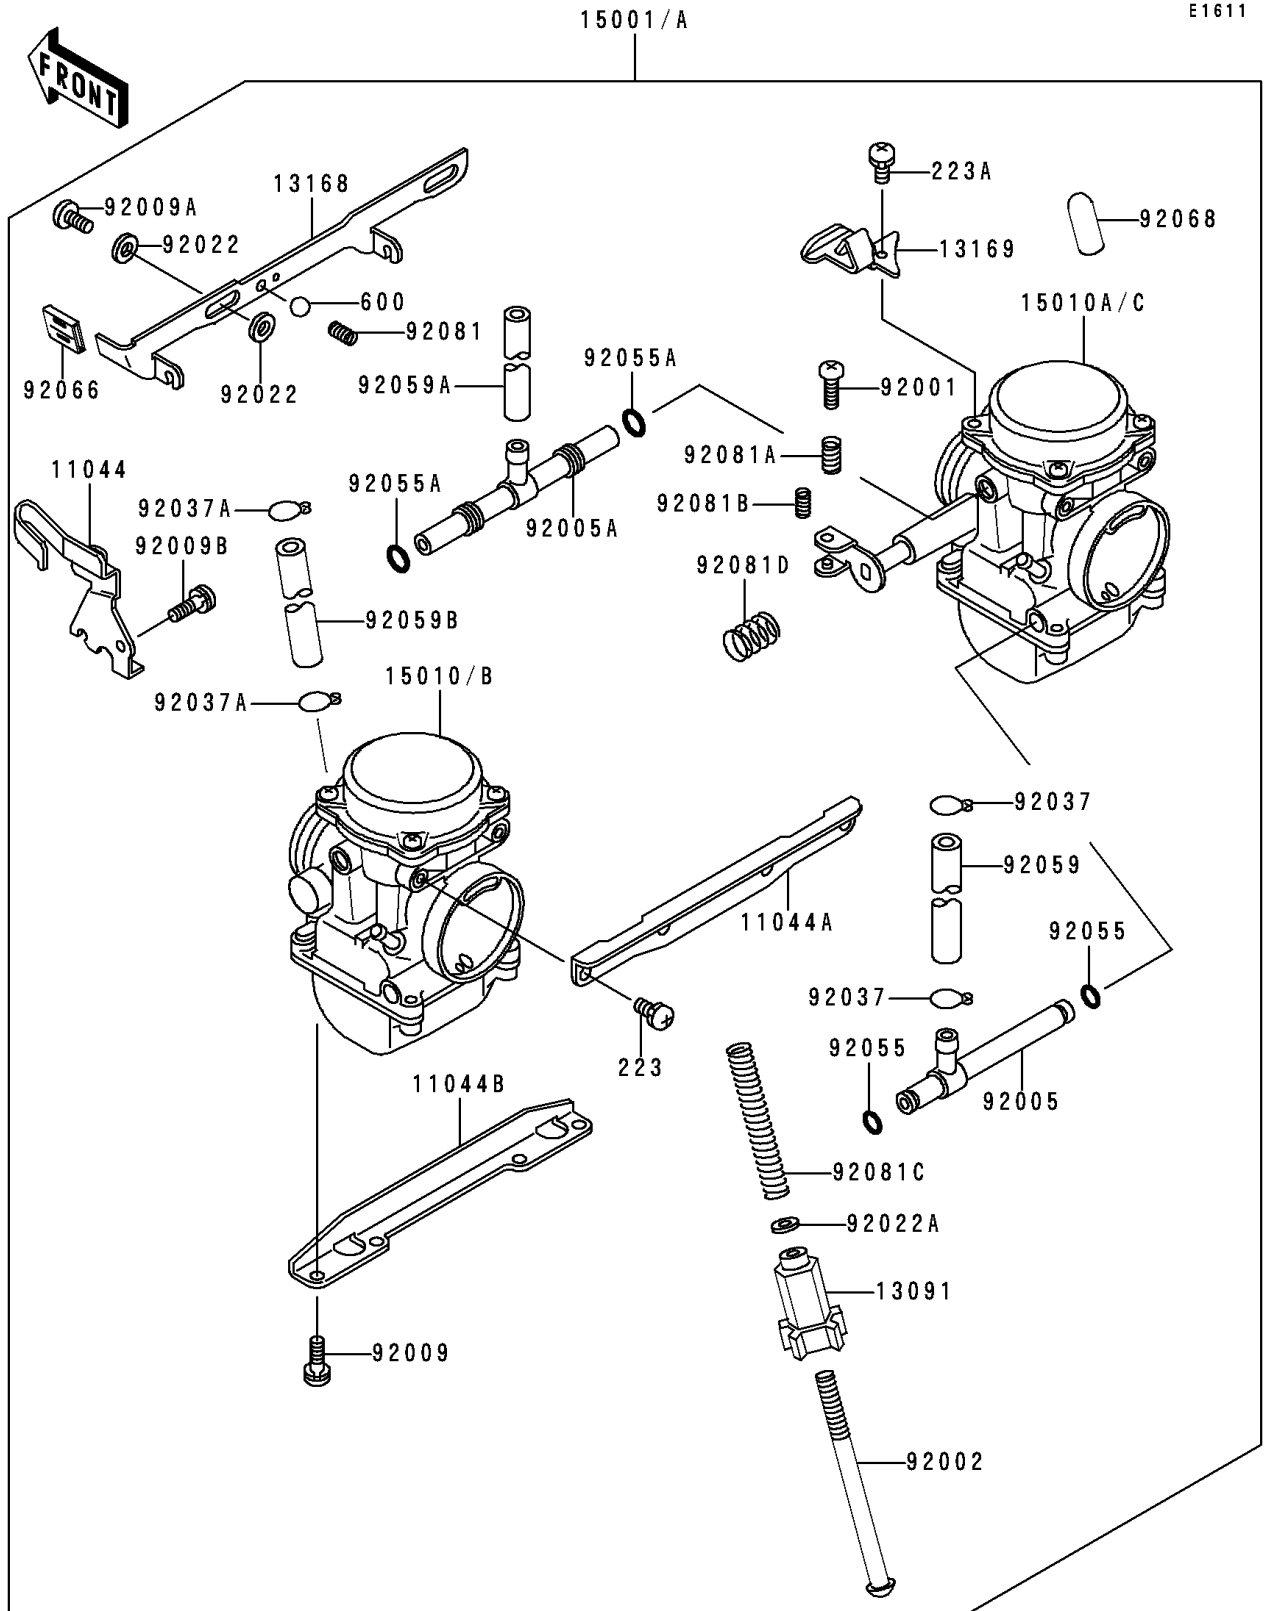

1992 Vulcan 500 PARTS DIAGRAM

Carburetor

1992 Vulcan 500 PARTS LIST

Carburetor

ITEM NAME	PART NUMBER	QUANTITY
BRACKET,THROTTLE CABLE (Ref # 11044)	11044-1312	1
BRACKET,CARBURETOR STAY,UPP (Ref # 11044A)	11044-1313	1
BRACKET,CARBURETOR STAY,6MM (Ref # 11044B)	11044-1314	1
HOLDER,THROTTLE STOP SCREW (Ref # 13091)	13091-1382	1
LEVER,STARTER (Ref # 13168)	13168-1444	1
BOLT,THROTTLE ADJUST (Ref # 92001)	92001-1998	1
BOLT,THROTTLE STOP SCREW (Ref # 92002)	92002-1552	1
FITTING (Ref # 92005)	92005-1133	1
FITTING (Ref # 92005A)	92005-1134	1
SCREW,6X16 (Ref # 92009)	92009-1129	4
SCREW (Ref # 92009A)	92009-1262	2
SCREW,5X10 (Ref # 92009B)	92009-1365	1
WASHER,6.1X11X0.8,POLYACETAL (Ref # 92022)	92022-1199	4
WASHER,PLAIN,STOP SPRING (Ref # 92022A)	92022-1480	1
CLAMP,FUEL TUBE (Ref # 92037)	92037-1075	2
CLAMP,TUBE (Ref # 92037A)	92037-1477	2
RING-O (Ref # 92055)	92055-1004	2
RING-O,FUEL FITTING (Ref # 92055A)	92055-1223	2
TUBE,7.3X12.5X180 (Ref # 92059)	92059-1597	1
TUBE,6.5X9.5X260 (Ref # 92059A)	92059-1598	1
TUBE,5X9X75 (Ref # 92059B)	92059-1599	1
PLUG,STARTER LEVER (Ref # 92066)	92066-1157	1
SPRING,SHAFT STOP (Ref # 92081)	92081-1619	1
SPRING,THROTTLE ADJUST UPP (Ref # 92081A)	92081-1620	1
SPRING,THROTTLE ADJUST LWR (Ref # 92081B)	92081-1621	1
SCREW-PAN-WS-CROS (Ref # 223)	223C0510	4
BALL-STEEL,3/16" (Ref # 600)	600A0600	1
SPRING,THROTTLE STOP SCREW (Ref # 92081C)	92081-1875	1
SPRING (Ref # 92081D)	92081-1876	1

1992 Vulcan 500 PARTS LIST

Carburetor

ITEM NAME	PART NUMBER	QUANTITY
PLATE (Ref # 13169)	13169-1955	1
CARBURETOR-ASSY (Ref # 15001)	15001-1568	1
CARBURETOR-ASSY (Ref # 15001A)	15001-1573	1
CARBURETOR,LH (Ref # 15010)	15010-1053	1
CARBURETOR,RH (Ref # 15010A)	15010-1054	1
CARBURETOR,LH (Ref # 15010B)	15010-1055	1
CARBURETOR,RH (Ref # 15010C)	15010-1056	1
PLUG,12X25 (Ref # 92068)	92068-006	1
SCREW-PAN-WS-CROS (Ref # 223A)	223D0410	1