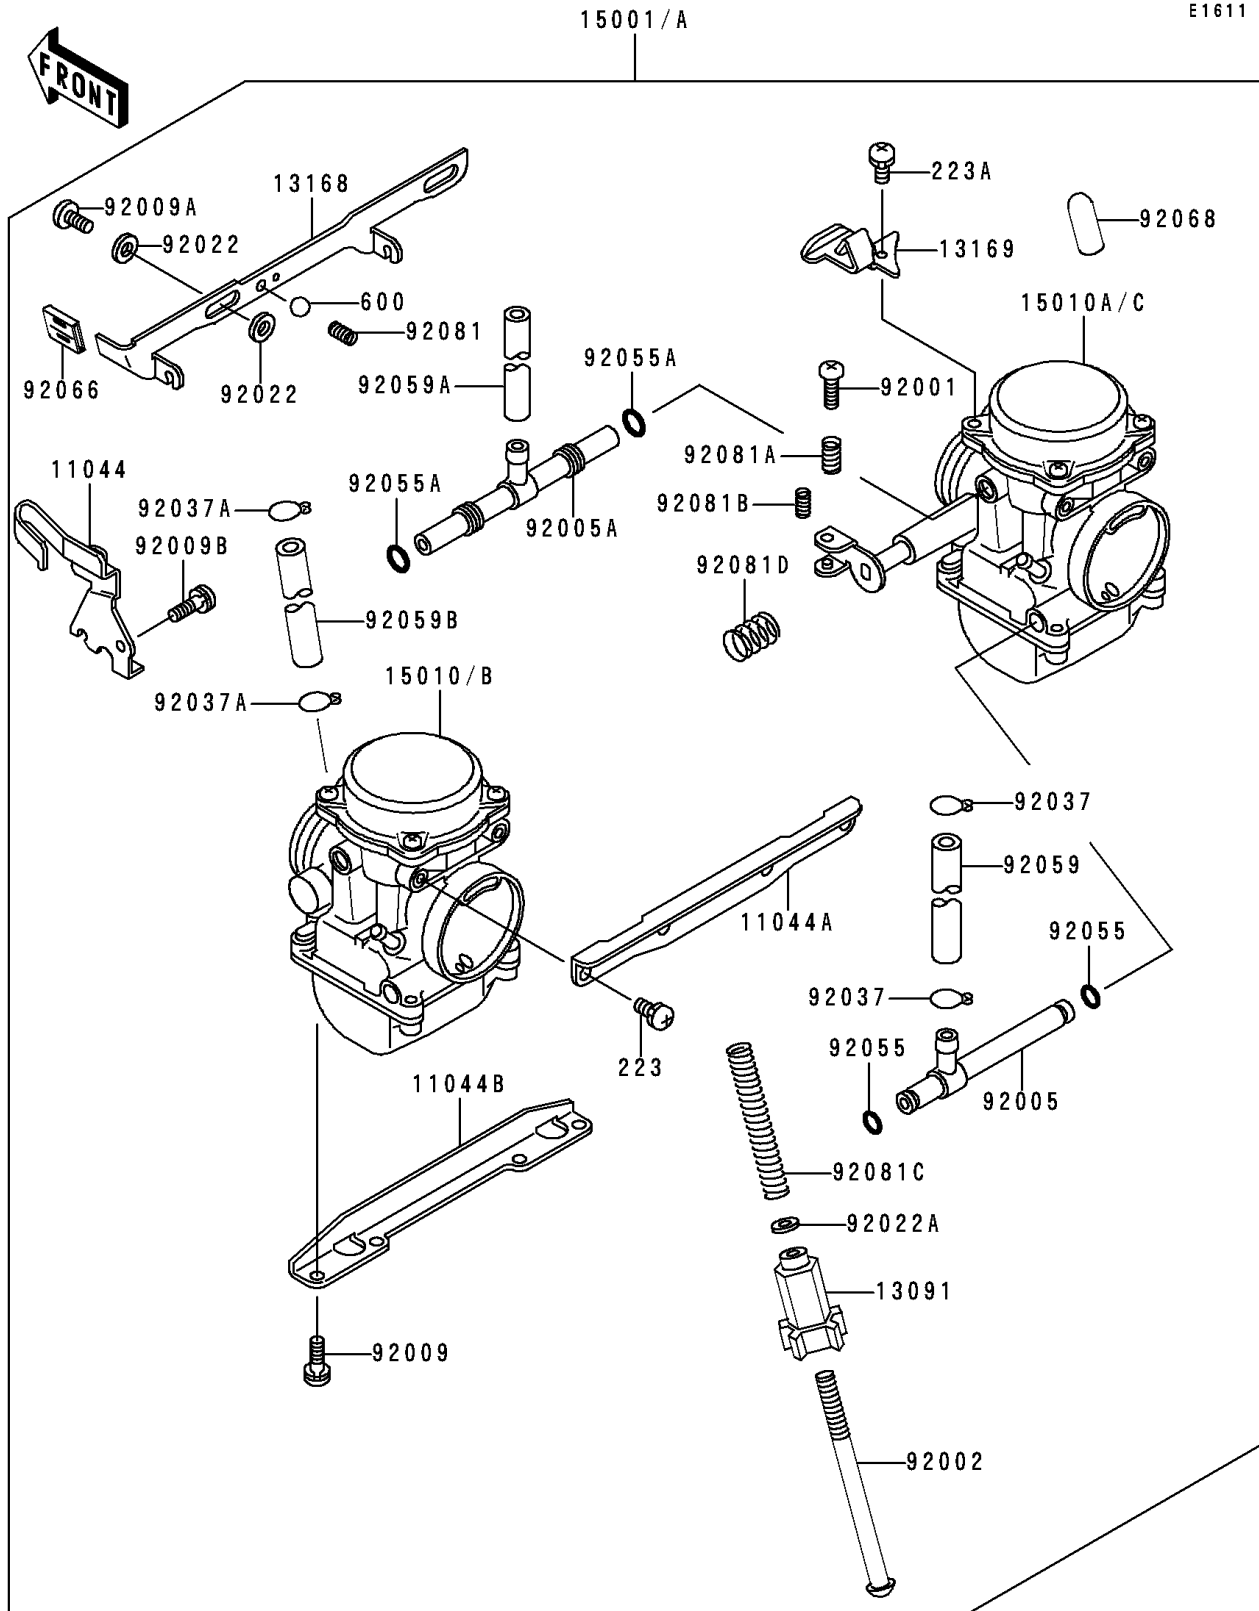

1993 Vulcan 500 PARTS DIAGRAM

Carburetor

1993 Vulcan 500 PARTS LIST

Carburetor

ITEM NAME	PART NUMBER	QUANTITY
BRACKET,THROTTLE CABLE (Ref # 11044)	11044-1312	1
BRACKET,CARBURETOR STAY,UPP (Ref # 11044A)	11044-1313	1
BRACKET,CARBURETOR STAY,6MM (Ref # 11044B)	11044-1314	1
HOLDER,THROTTLE STOP SCREW (Ref # 13091)	13091-1382	1
LEVER,STARTER (Ref # 13168)	13168-1444	1
BOLT,THROTTLE ADJUST (Ref # 92001)	92001-1998	1
BOLT,THROTTLE STOP SCREW (Ref # 92002)	92002-1552	1
FITTING (Ref # 92005)	92005-1133	1
FITTING (Ref # 92005A)	92005-1134	1
SCREW,6X16 (Ref # 92009)	92009-1129	4
SCREW (Ref # 92009A)	92009-1262	2
SCREW,5X10 (Ref # 92009B)	92009-1365	1
WASHER,6.1X11X0.8,POLYACETAL (Ref # 92022)	92022-1199	4
WASHER,PLAIN,STOP SPRING (Ref # 92022A)	92022-1480	1
CLAMP,FUEL TUBE (Ref # 92037)	92037-1075	2
CLAMP,TUBE (Ref # 92037A)	92037-1477	2
RING-O (Ref # 92055)	92055-1004	2
RING-O,FUEL FITTING (Ref # 92055A)	92055-1223	2
TUBE,7.3X12.5X180 (Ref # 92059)	92059-1597	1
TUBE,6.5X9.5X260 (Ref # 92059A)	92059-1598	1
TUBE,5X9X75 (Ref # 92059B)	92059-1599	1
PLUG,STARTER LEVER (Ref # 92066)	92066-1157	1
SPRING,SHAFT STOP (Ref # 92081)	92081-1619	1
SPRING,THROTTLE ADJUST UPP (Ref # 92081A)	92081-1620	1
SPRING,THROTTLE ADJUST LWR (Ref # 92081B)	92081-1621	1
SCREW-PAN-WS-CROS (Ref # 223)	223C0510	4
BALL-STEEL,3/16" (Ref # 600)	600A0600	1
SPRING,THROTTLE STOP SCREW (Ref # 92081C)	92081-1875	1
SPRING (Ref # 92081D)	92081-1876	1

1993 Vulcan 500 PARTS LIST

Carburetor

ITEM NAME	PART NUMBER	QUANTITY
PLATE (Ref # 13169)	13169-1955	1
CARBURETOR-ASSY (Ref # 15001)	15001-1568	1
CARBURETOR-ASSY (Ref # 15001A)	15001-1573	1
CARBURETOR,LH (Ref # 15010)	15010-1053	1
CARBURETOR,RH (Ref # 15010A)	15010-1054	1
CARBURETOR,LH (Ref # 15010B)	15010-1055	1
CARBURETOR,RH (Ref # 15010C)	15010-1056	1
PLUG,12X25 (Ref # 92068)	92068-006	1
SCREW-PAN-WS-CROS (Ref # 223A)	223D0410	1