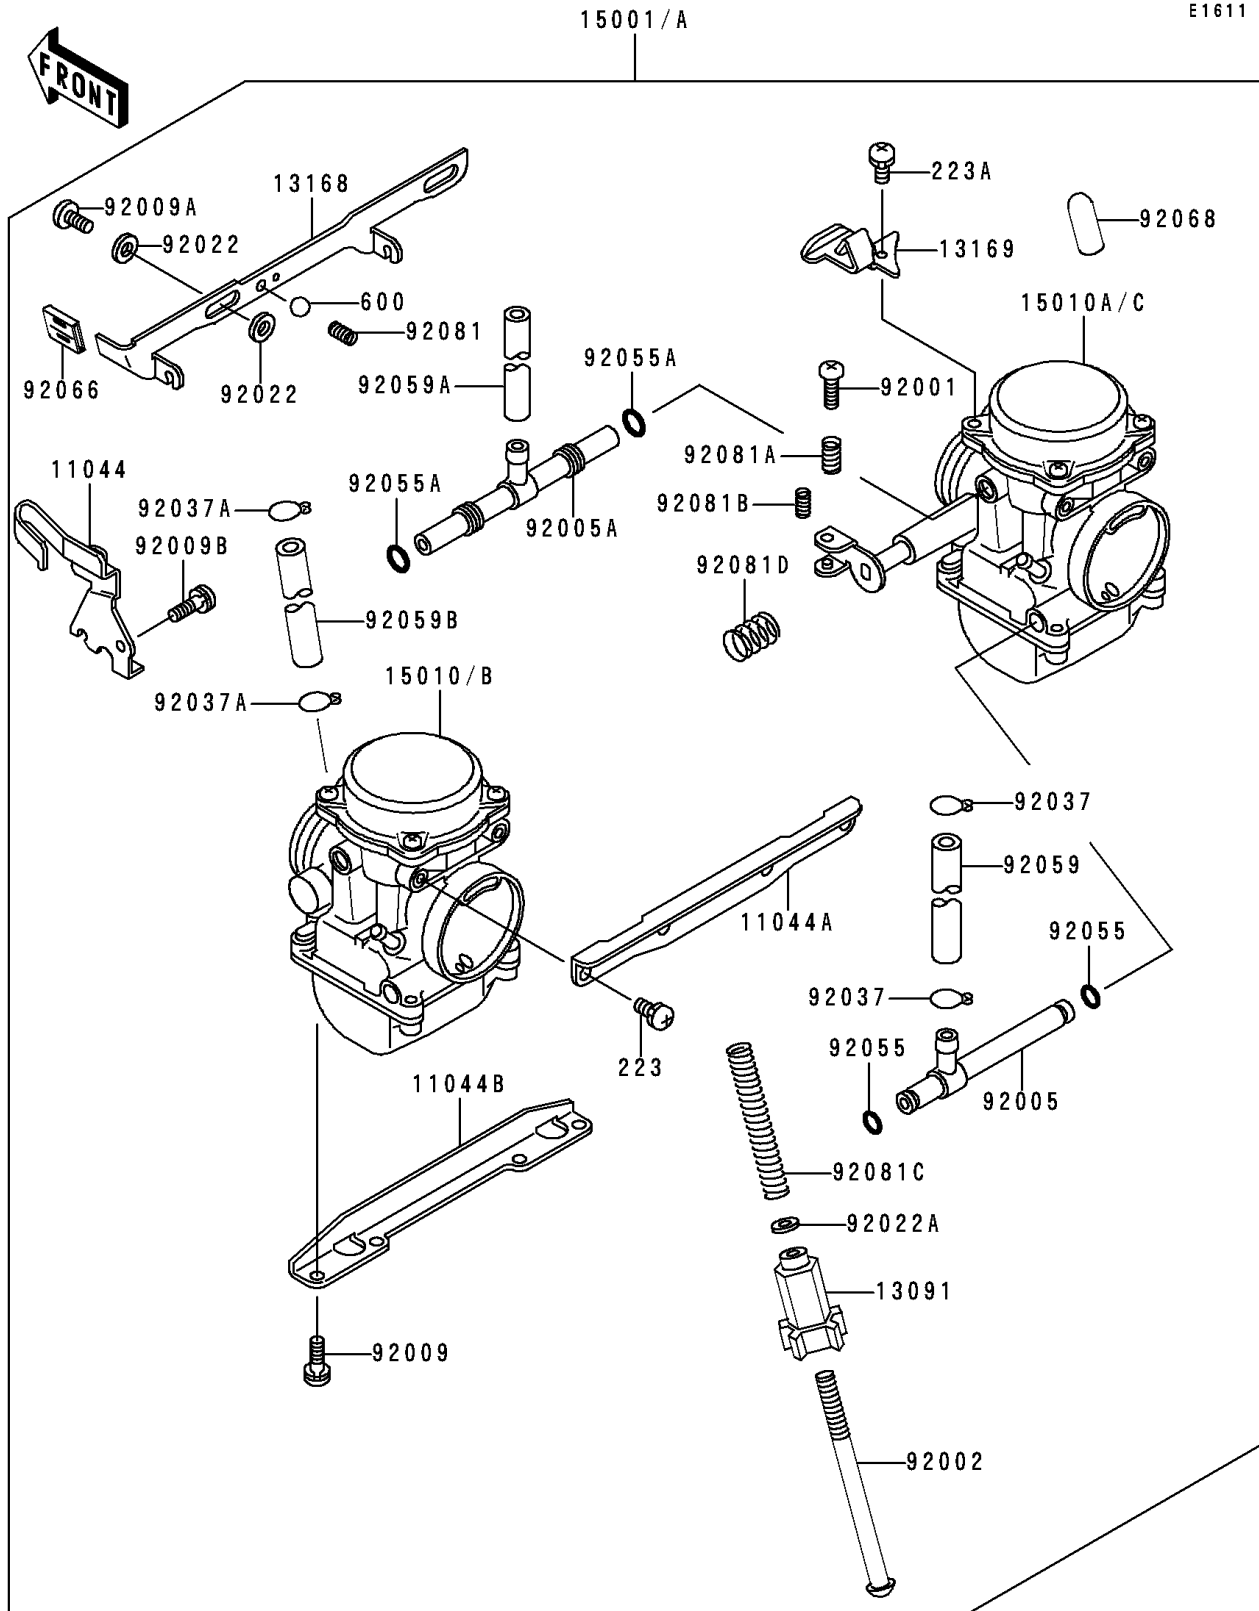

# 1993 Vulcan 500 PARTS DIAGRAM

Carburetor

## Carburetor

ITEM NAME	PART NUMBER	QUANTITY
BRACKET,THROTTLE CABLE (Ref # 11044)	11044-1312	1
BRACKET,CARBURETOR STAY,UPP (Ref # 11044A)	11044-1313	1
BRACKET,CARBURETOR STAY,6MM (Ref # 11044B)	11044-1314	1
HOLDER,THROTTLE STOP SCREW (Ref # 13091)	13091-1382	1
LEVER,STARTER (Ref # 13168)	13168-1444	1
BOLT,THROTTLE ADJUST (Ref # 92001)	92001-1998	1
BOLT,THROTTLE STOP SCREW (Ref # 92002)	92002-1552	1
FITTING (Ref # 92005)	92005-1133	1
FITTING (Ref # 92005A)	92005-1134	1
SCREW,6X16 (Ref # 92009)	92009-1129	4
SCREW (Ref # 92009A)	92009-1262	2
SCREW,5X10 (Ref # 92009B)	92009-1365	1
WASHER,6.1X11X0.8,POLYACETAL (Ref # 92022)	92022-1199	4
WASHER,PLAIN,STOP SPRING (Ref # 92022A)	92022-1480	1
CLAMP,FUEL TUBE (Ref # 92037)	92037-1075	2
CLAMP,TUBE (Ref # 92037A)	92037-1477	2
RING-O (Ref # 92055)	92055-1004	2
RING-O,FUEL FITTING (Ref # 92055A)	92055-1223	2
TUBE,7.3X12.5X180 (Ref # 92059)	92059-1597	1
TUBE,6.5X9.5X260 (Ref # 92059A)	92059-1598	1
TUBE,5X9X75 (Ref # 92059B)	92059-1599	1
PLUG,STARTER LEVER (Ref # 92066)	92066-1157	1
SPRING,SHAFT STOP (Ref # 92081)	92081-1619	1
SPRING,THROTTLE ADJUST UPP (Ref # 92081A)	92081-1620	1
SPRING,THROTTLE ADJUST LWR (Ref # 92081B)	92081-1621	1
SCREW-PAN-WS-CROS (Ref # 223)	223C0510	4
BALL-STEEL,3/16" (Ref # 600)	600A0600	1
SPRING,THROTTLE STOP SCREW (Ref # 92081C)	92081-1875	1
SPRING (Ref # 92081D)	92081-1876	1

## 1993 Vulcan 500 PARTS LIST

### Carburetor

ITEM NAME	PART NUMBER	QUANTITY
PLATE (Ref # 13169)	13169-1955	1
CARBURETOR-ASSY (Ref # 15001)	15001-1568	1
CARBURETOR-ASSY (Ref # 15001A)	15001-1573	1
CARBURETOR,LH (Ref # 15010)	15010-1053	1
CARBURETOR,RH (Ref # 15010A)	15010-1054	1
CARBURETOR,LH (Ref # 15010B)	15010-1055	1
CARBURETOR,RH (Ref # 15010C)	15010-1056	1
PLUG,12X25 (Ref # 92068)	92068-006	1
SCREW-PAN-WS-CROS (Ref # 223A)	223D0410	1