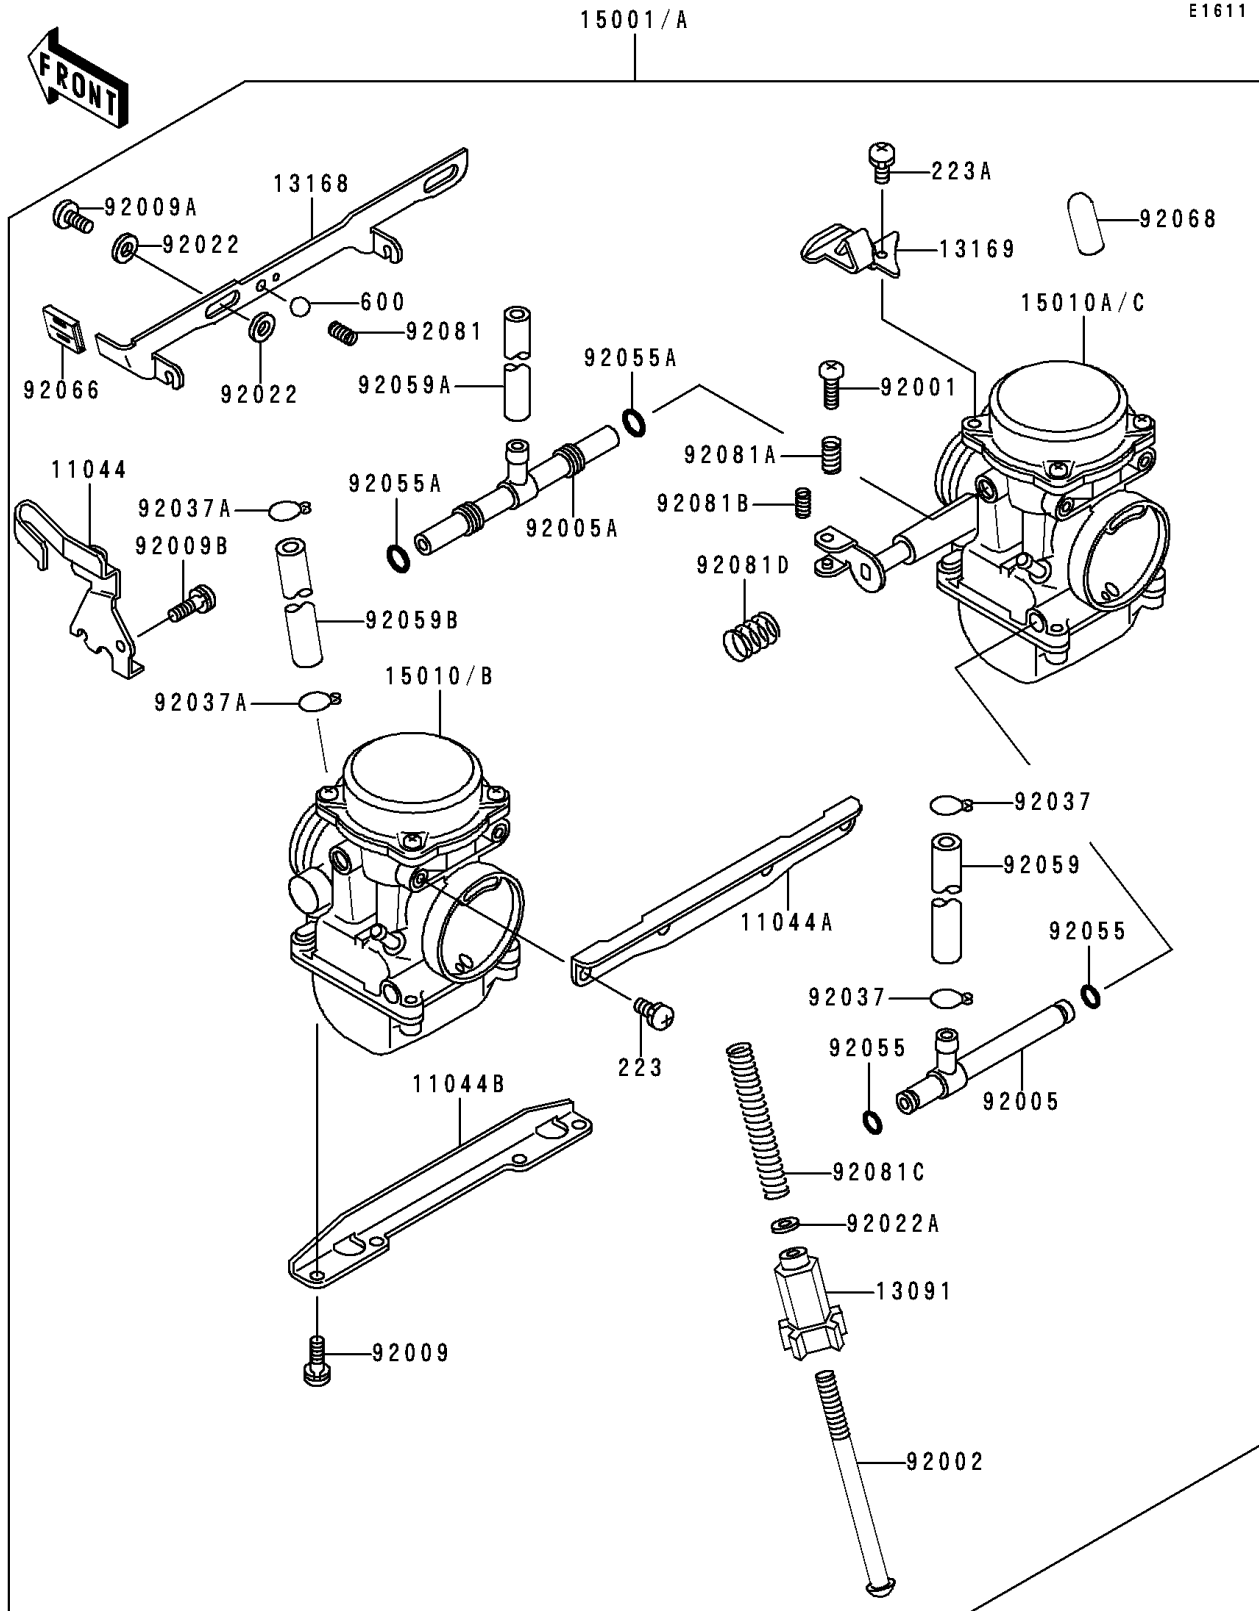

1994 Vulcan 500 PARTS DIAGRAM

Carburetor

1994 Vulcan 500 PARTS LIST

Carburetor

ITEM NAME	PART NUMBER	QUANTITY
BRACKET,THROTTLE CABLE (Ref # 11044)	11044-1312	1
BRACKET,CARBURETOR STAY,UPP (Ref # 11044A)	11044-1313	1
BRACKET,CARBURETOR STAY,6MM (Ref # 11044B)	11044-1314	1
HOLDER,THROTTLE STOP SCREW (Ref # 13091)	13091-1382	1
LEVER,STARTER (Ref # 13168)	13168-1444	1
BOLT,THROTTLE ADJUST (Ref # 92001)	92001-1998	1
BOLT,THROTTLE STOP SCREW (Ref # 92002)	92002-1552	1
FITTING (Ref # 92005)	92005-1133	1
FITTING (Ref # 92005A)	92005-1134	1
SCREW,6X16 (Ref # 92009)	92009-1129	4
SCREW (Ref # 92009A)	92009-1262	2
SCREW,5X10 (Ref # 92009B)	92009-1365	1
WASHER,6.1X11X0.8,POLYACETAL (Ref # 92022)	92022-1199	4
WASHER,PLAIN,STOP SPRING (Ref # 92022A)	92022-1480	1
CLAMP,FUEL TUBE (Ref # 92037)	92037-1075	2
CLAMP,TUBE (Ref # 92037A)	92037-1477	2
RING-O (Ref # 92055)	92055-1004	2
RING-O,FUEL FITTING (Ref # 92055A)	92055-1223	2
TUBE,7.3X12.5X180 (Ref # 92059)	92059-1597	1
TUBE,6.5X9.5X260 (Ref # 92059A)	92059-1598	1
TUBE,5X9X75 (Ref # 92059B)	92059-1599	1
PLUG,STARTER LEVER (Ref # 92066)	92066-1157	1
SPRING,SHAFT STOP (Ref # 92081)	92081-1619	1
SPRING,THROTTLE ADJUST UPP (Ref # 92081A)	92081-1620	1
SPRING,THROTTLE ADJUST LWR (Ref # 92081B)	92081-1621	1
SCREW-PAN-WS-CROS (Ref # 223)	223C0510	4
BALL-STEEL,3/16" (Ref # 600)	600A0600	1
SPRING,THROTTLE STOP SCREW (Ref # 92081C)	92081-1875	1
SPRING (Ref # 92081D)	92081-1876	1

1994 Vulcan 500 PARTS LIST

Carburetor

ITEM NAME	PART NUMBER	QUANTITY
PLATE (Ref # 13169)	13169-1955	1
CARBURETOR-ASSY (Ref # 15001)	15001-1568	1
CARBURETOR-ASSY (Ref # 15001A)	15001-1573	1
CARBURETOR,LH (Ref # 15010)	15010-1053	1
CARBURETOR,RH (Ref # 15010A)	15010-1054	1
CARBURETOR,LH (Ref # 15010B)	15010-1055	1
CARBURETOR,RH (Ref # 15010C)	15010-1056	1
PLUG,12X25 (Ref # 92068)	92068-006	1
SCREW-PAN-WS-CROS (Ref # 223A)	223D0410	1