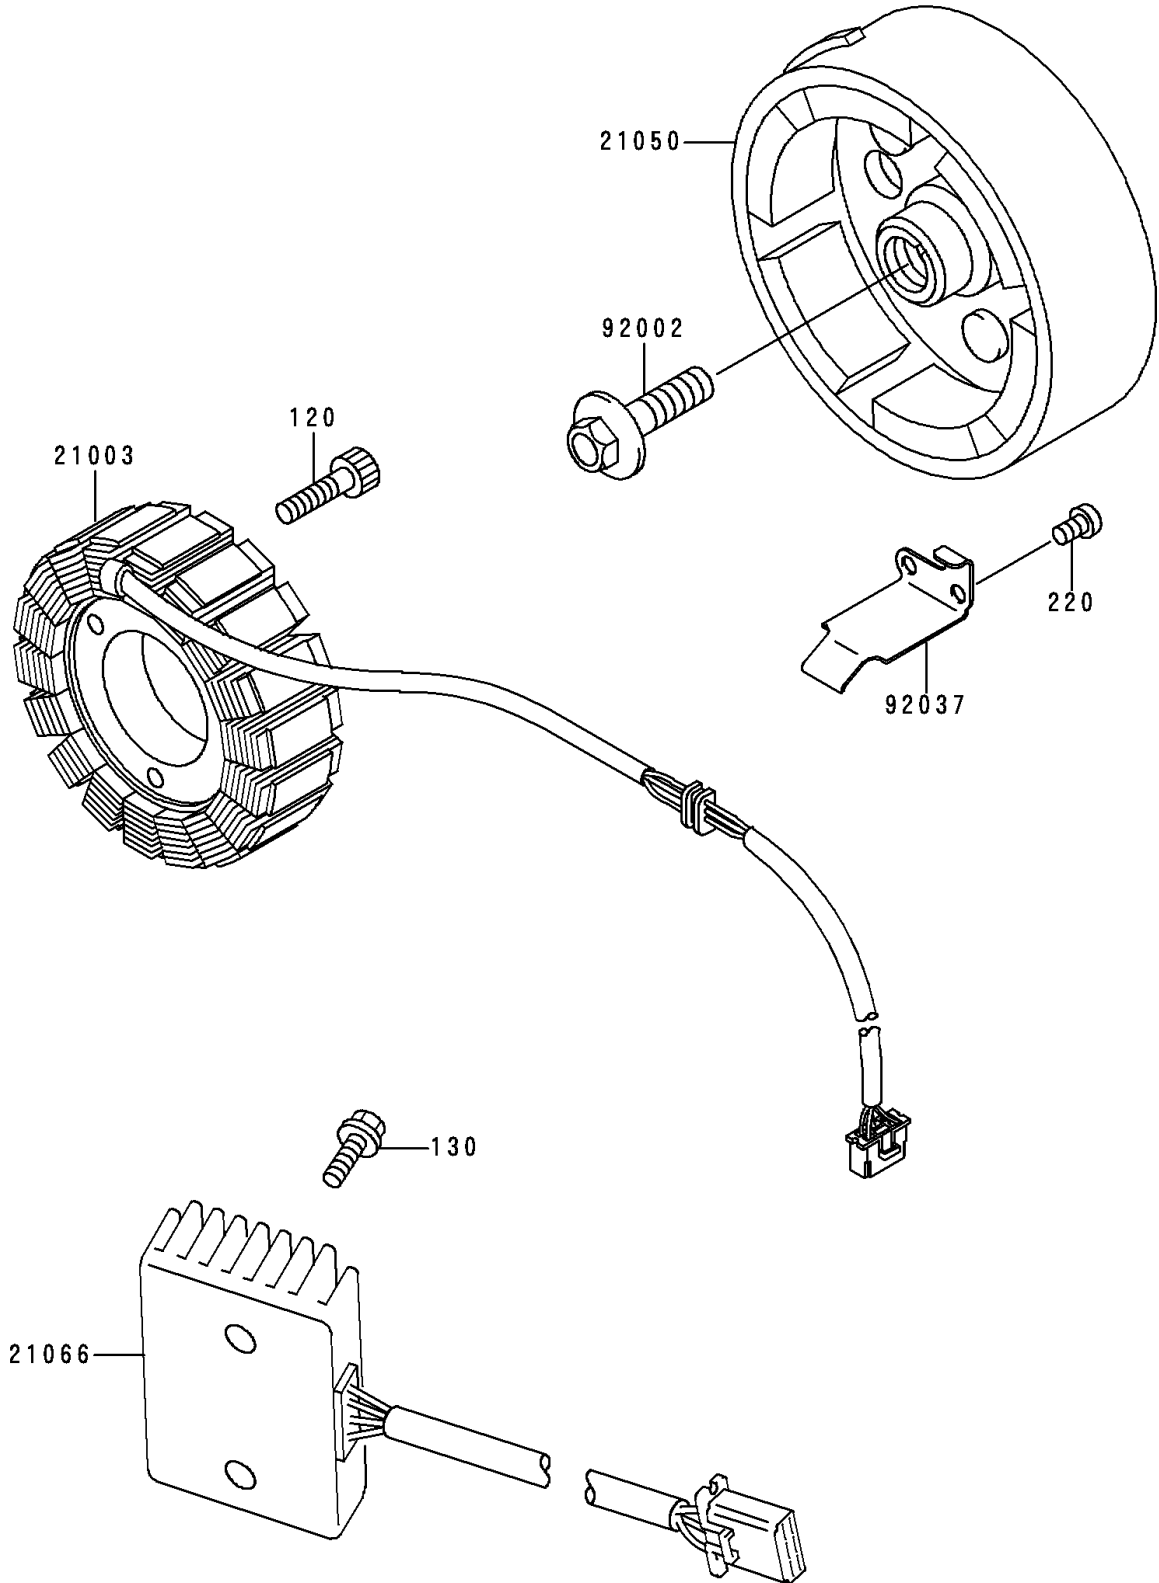

1991 Vulcan 500 PARTS DIAGRAM

Generator

E1810

1991 Vulcan 500 PARTS LIST

Generator

ITEM NAME	PART NUMBER	QUANTITY
BOLT-SOCKET,6X25 (Ref # 120)	120P0625	3
BOLT-FLANGED,6X25 (Ref # 130)	130B0625	2
SCREW-PAN-CROS (Ref # 220)	220B0510	2
STATOR (Ref # 21003)	21003-1123	1
FLYWHEEL (Ref # 21050)	21050-1110	1
REGULATOR-VOLTAGE (Ref # 21066)	21066-1030	1
BOLT,FLANGED,10X36 (Ref # 92002)	92002-1457	1
CLAMP,GENERATOR LEAD (Ref # 92037)	92037-1630	1