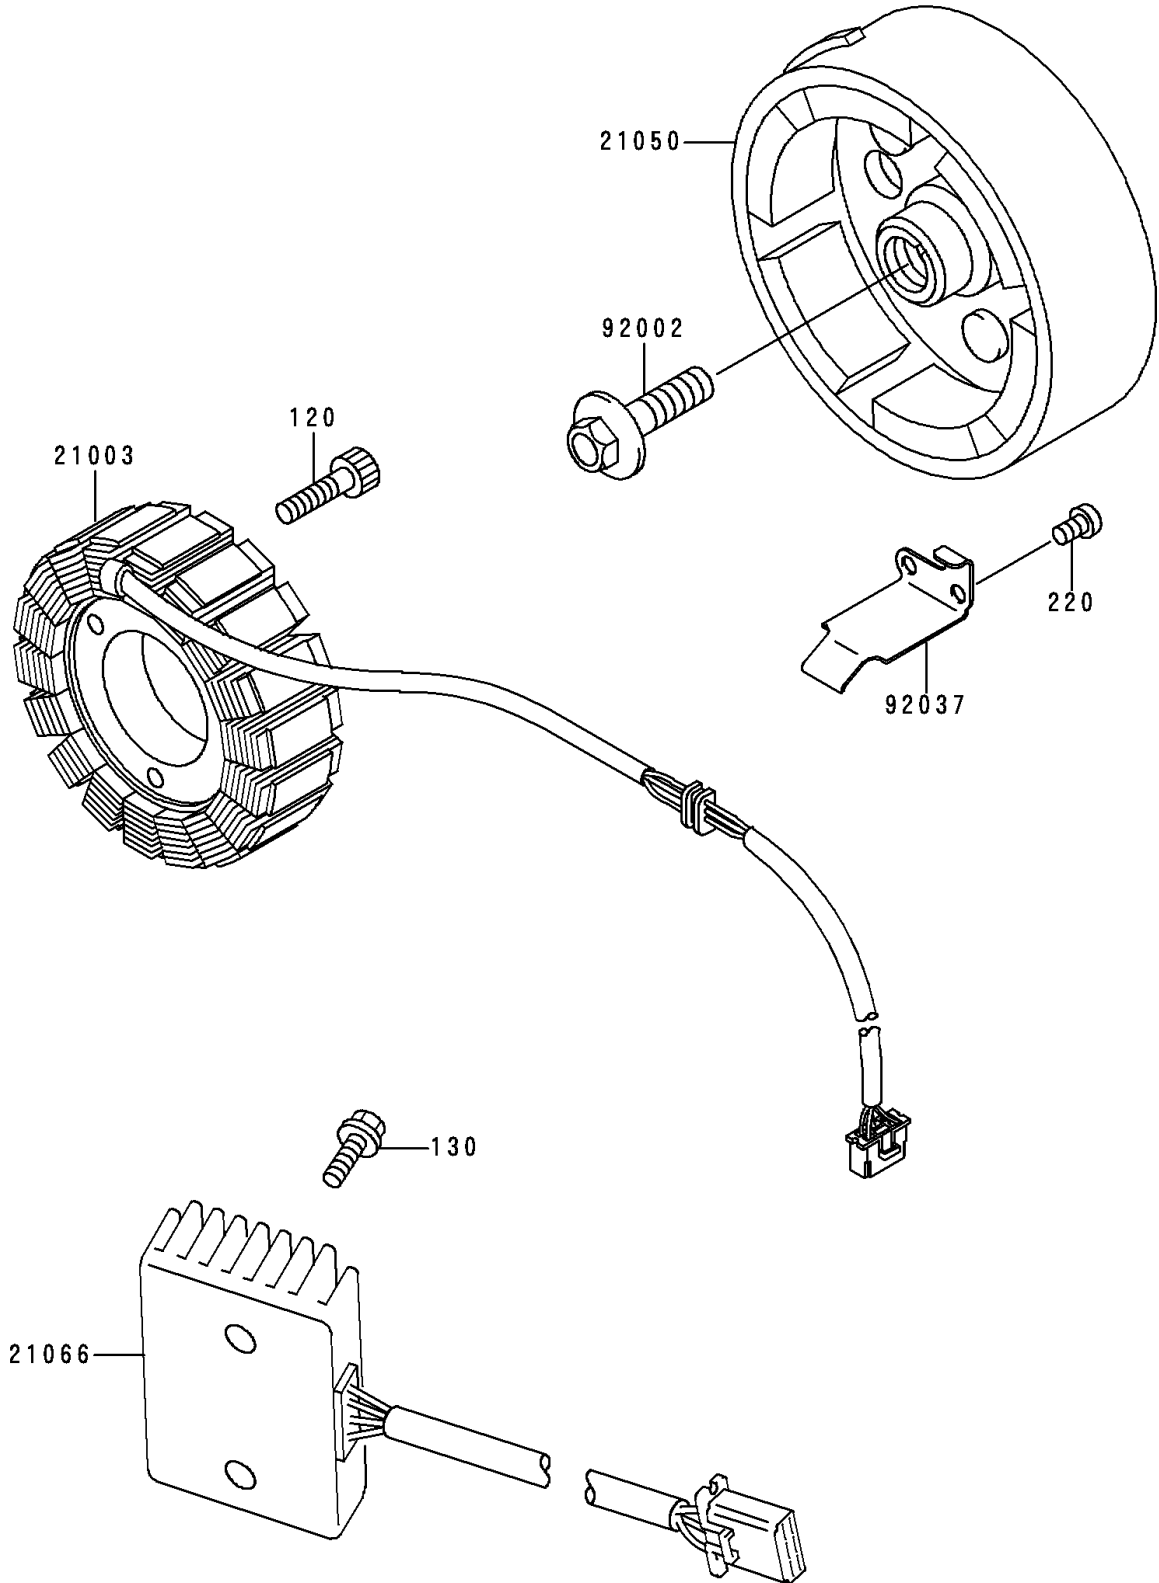

# 1993 Vulcan 500 PARTS DIAGRAM

Generator

E1810

# 1993 Vulcan 500 PARTS LIST

## Generator

ITEM NAME	PART NUMBER	QUANTITY
BOLT-SOCKET,6X25 (Ref # 120)	120P0625	3
BOLT-FLANGED,6X25 (Ref # 130)	130B0625	2
SCREW-PAN-CROS (Ref # 220)	220B0510	2
STATOR (Ref # 21003)	21003-1123	1
FLYWHEEL (Ref # 21050)	21050-1110	1
REGULATOR-VOLTAGE (Ref # 21066)	21066-1030	1
BOLT,FLANGED,10X36 (Ref # 92002)	92002-1457	1
CLAMP,GENERATOR LEAD (Ref # 92037)	92037-1630	1