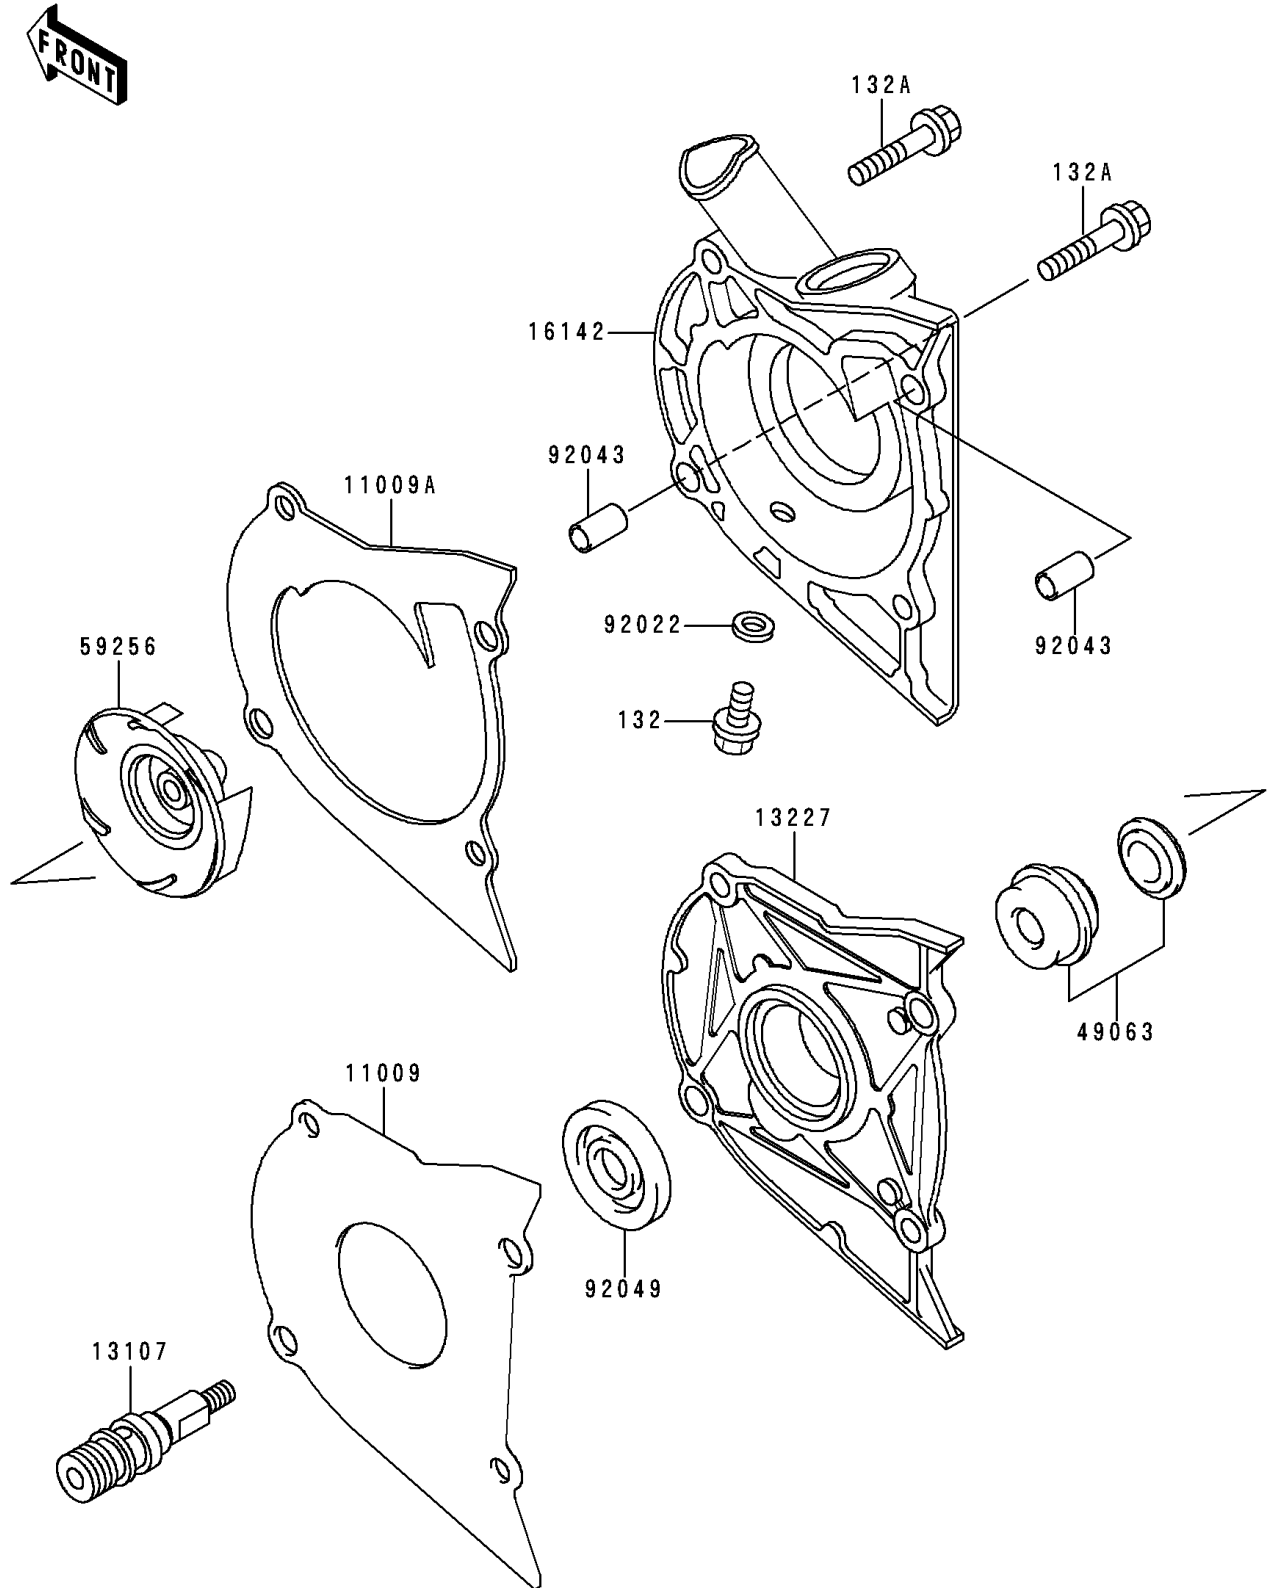

1993 Vulcan 500 PARTS DIAGRAM

Water Pump

E3031

1993 Vulcan 500 PARTS LIST

Water Pump

ITEM NAME	PART NUMBER	QUANTITY
-----------	-------------	----------