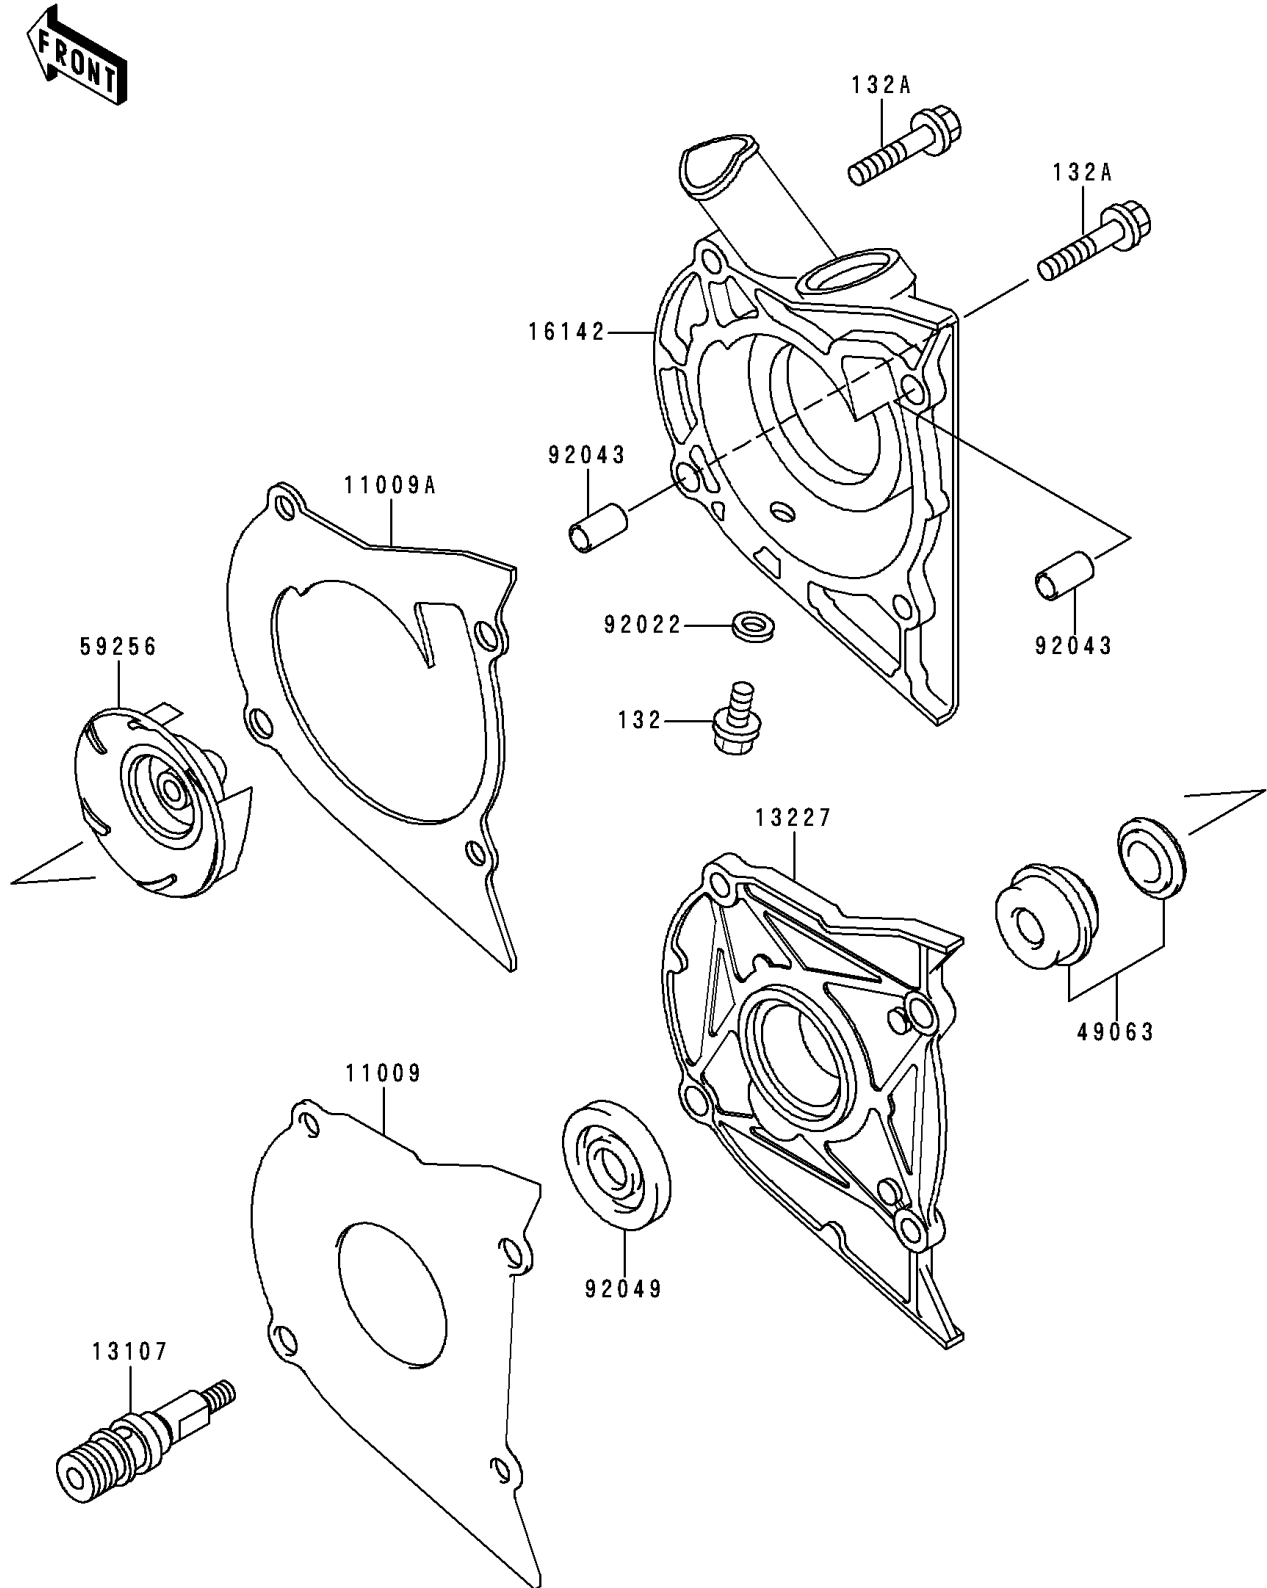

1994 Vulcan 500 PARTS DIAGRAM

Water Pump

E3031

1994 Vulcan 500 PARTS LIST

Water Pump

ITEM NAME	PART NUMBER	QUANTITY
BOLT-FLANGED-SMALL (Ref # 132)	132E0612	1
BOLT-FLANGED-SMALL (Ref # 132A)	132E0635	4
GASKET,PUMP HOUSING (Ref # 11009)	11009-1838	1
GASKET,PUMP COVER (Ref # 11009A)	11009-1839	1
SHAFT,IMPELLER (Ref # 13107)	13107-1203	1
HOUSING,WATER PUMP (Ref # 13227)	13227-1055	1
COVER-PUMP (Ref # 16142)	16142-1099	1
SEAL-MECHANICAL (Ref # 49063)	49063-1054	1
IMPELLER (Ref # 59256)	59256-1060	1
WASHER,6.2X11X1 (Ref # 92022)	92022-304	1
PIN,6.2X8X14 (Ref # 92043)	92043-1263	2
SEAL-OIL,SC12365 (Ref # 92049)	92049-1215	1