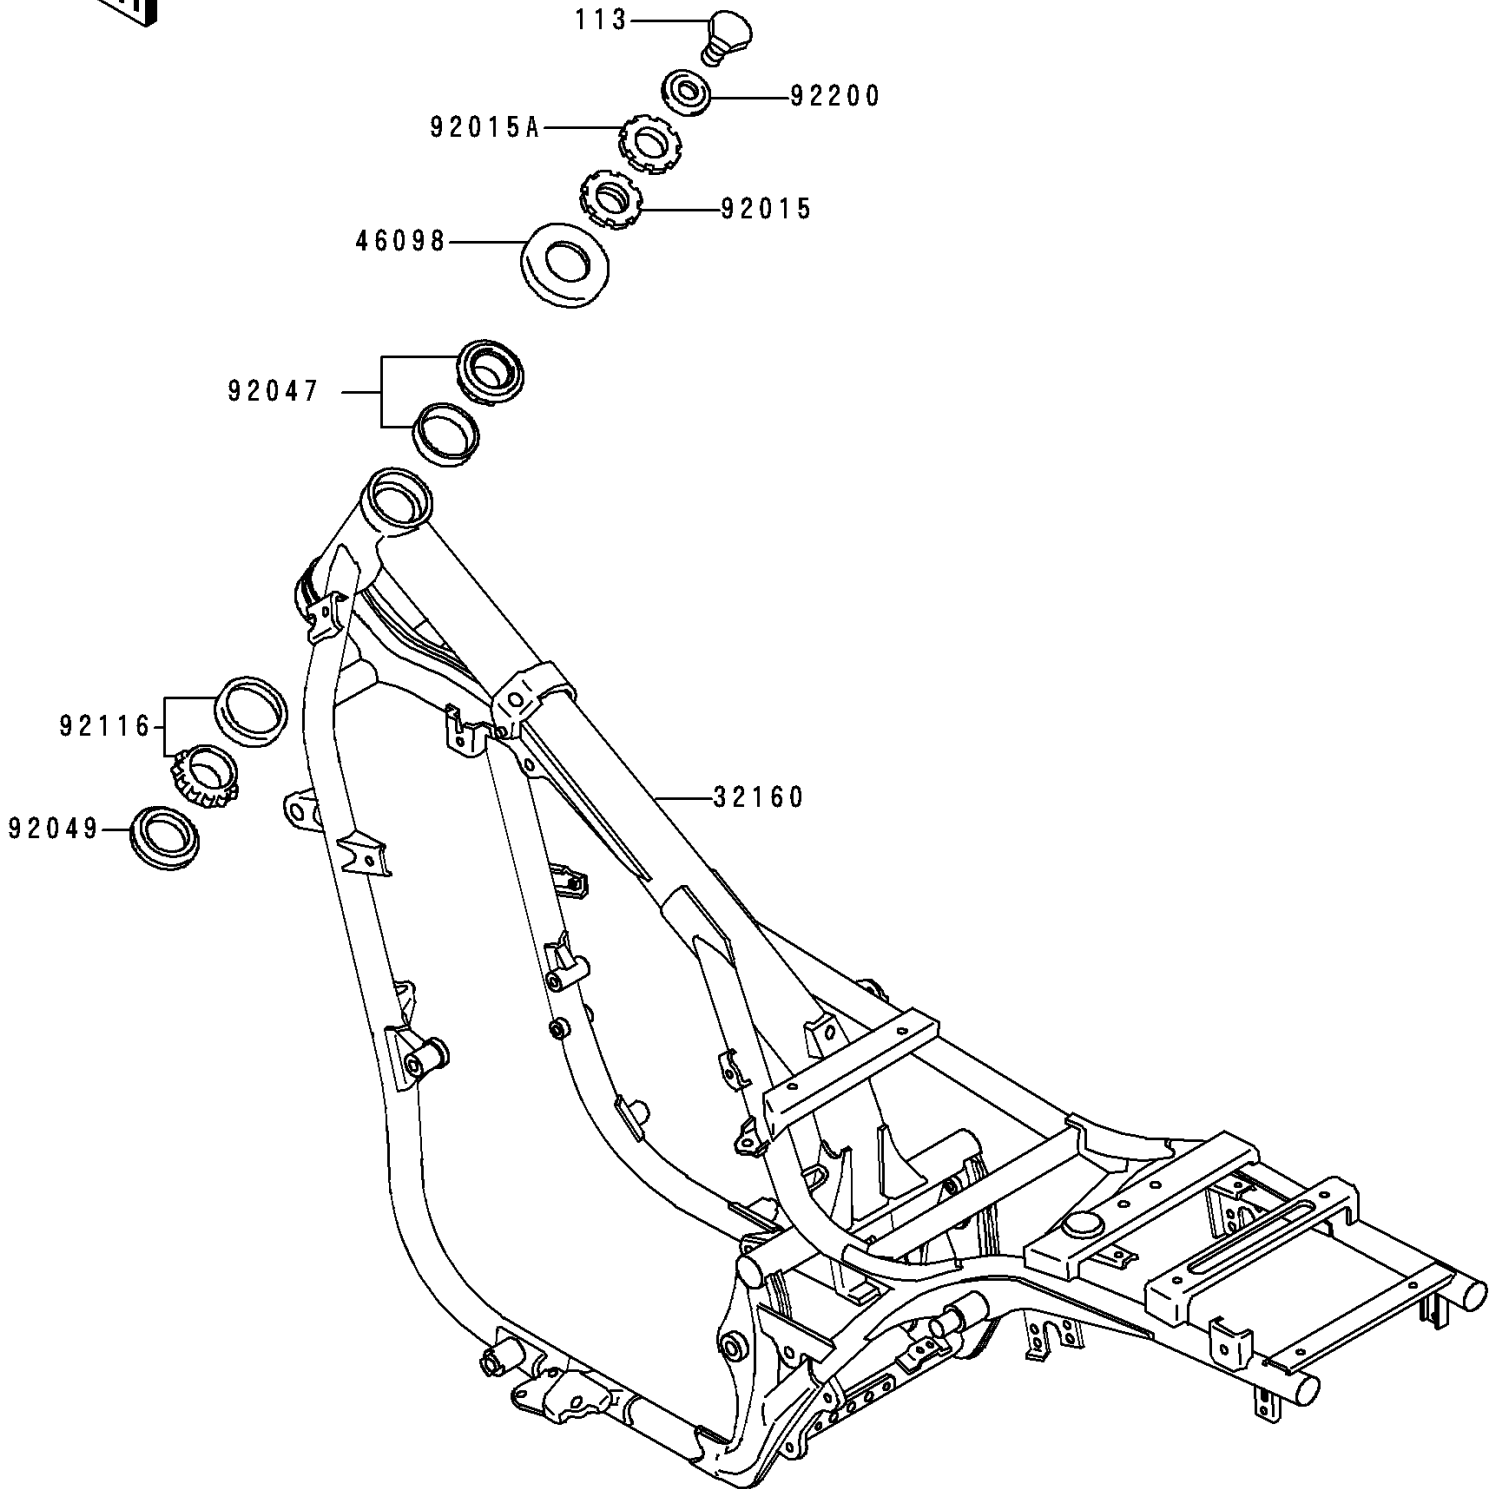

1991 Vulcan 500 PARTS DIAGRAM

Frame

F2120

1991 Vulcan 500 PARTS LIST

Frame

ITEM NAME	PART NUMBER	QUANTITY
BOLT-SMALL-FINE,14X25 (Ref # 113)	113G1425	1
FRAME-COMP (Ref # 32160)	32160-1107	1
CAP,STEERING STEM (Ref # 46098)	46098-017	1
NUT,25MM,T=10 (Ref # 92015)	92015-1377	1
NUT,25MM,T=6 (Ref # 92015A)	92015-1378	1
RACE,ROLLER,32005JR RS (Ref # 92047)	92047-017	1
SEAL-OIL,XMHE36X52X4J (Ref # 92049)	92049-1162	1
BEARING-ROLLER,HR320/28XJ (Ref # 92116)	92116-1009	1
WASHER (Ref # 92200)	92200-1140	1