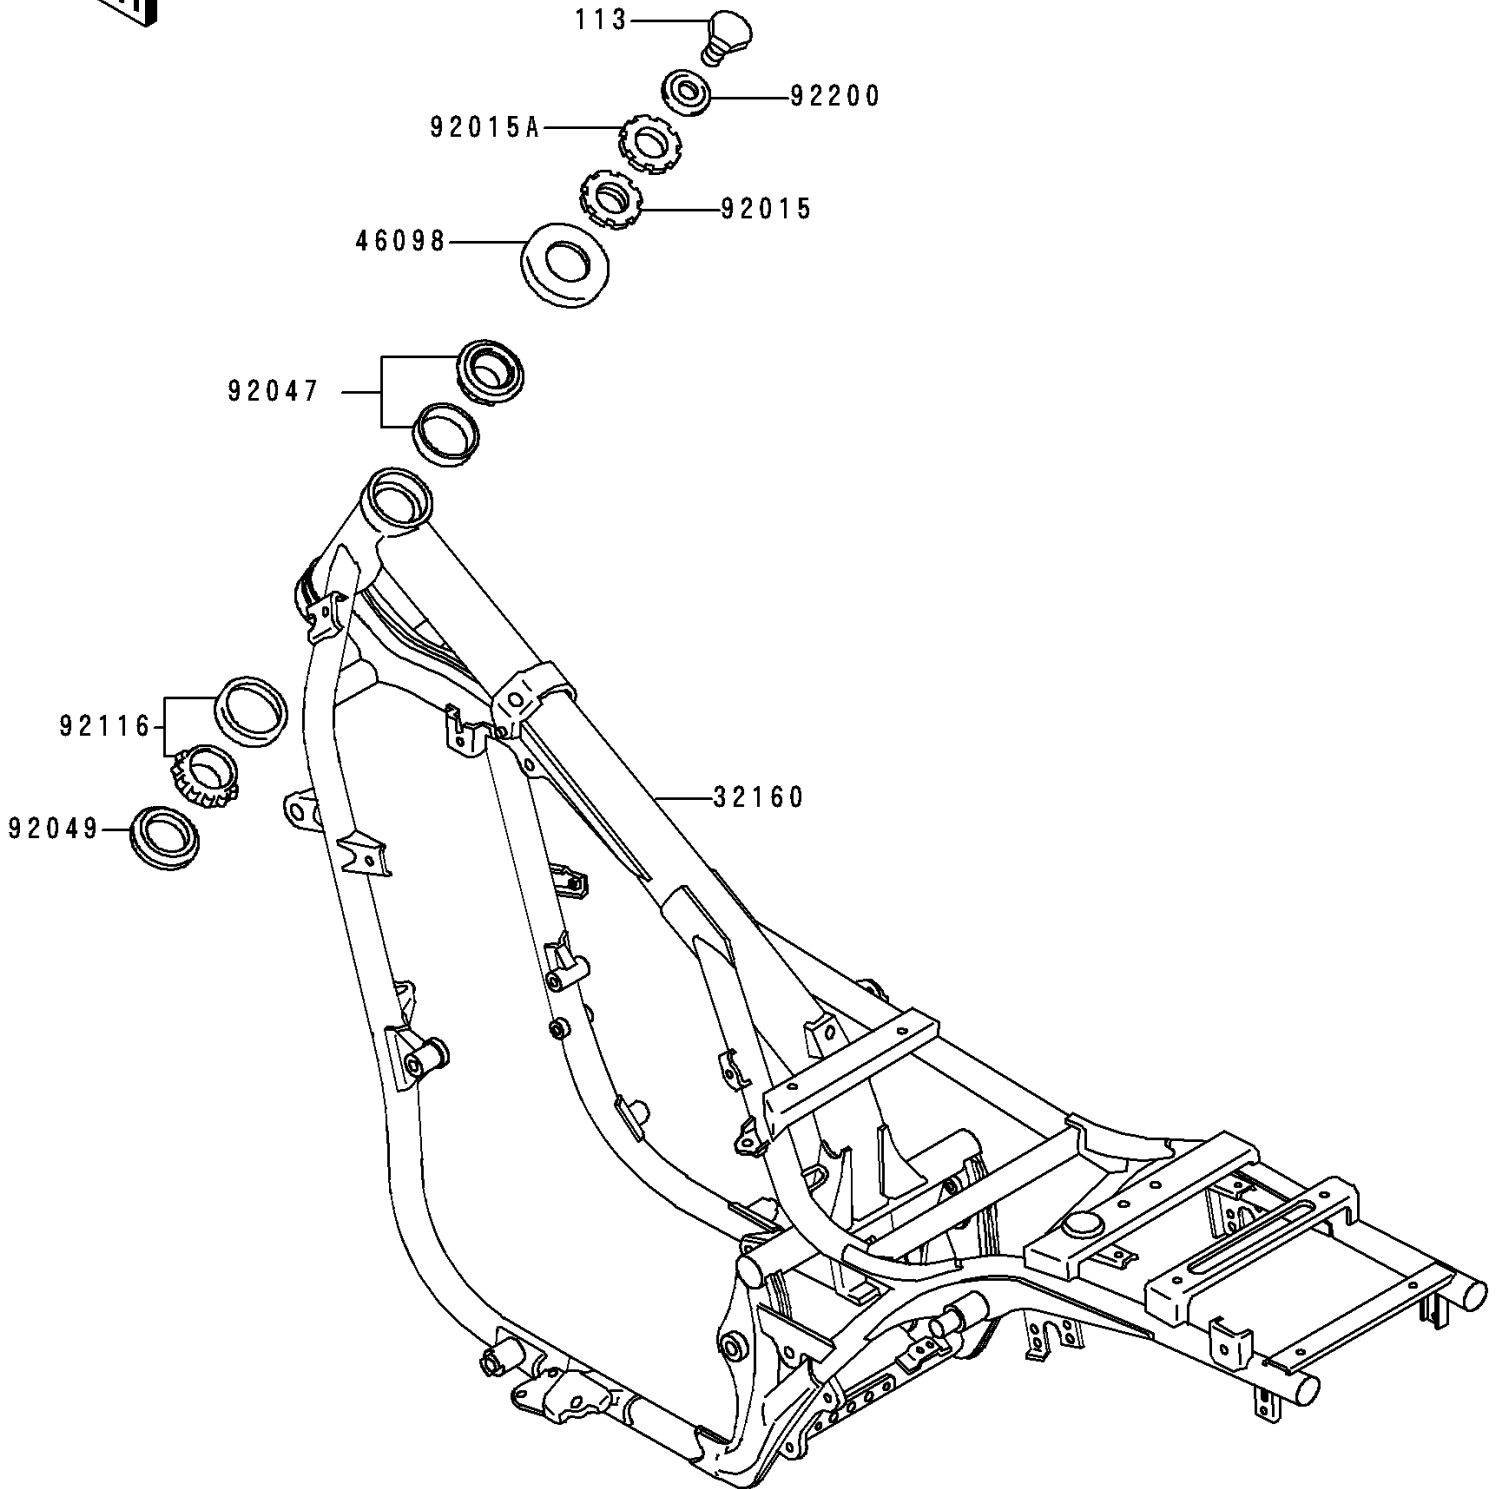

1992 Vulcan 500 PARTS DIAGRAM

Frame

F2120

1992 Vulcan 500 PARTS LIST

Frame

ITEM NAME	PART NUMBER	QUANTITY
BOLT-SMALL-FINE,14X25 (Ref # 113)	113G1425	1
FRAME-COMP (Ref # 32160)	32160-1107	1
CAP,STEERING STEM (Ref # 46098)	46098-017	1
NUT,25MM,T=10 (Ref # 92015)	92015-1377	1
NUT,25MM,T=6 (Ref # 92015A)	92015-1378	1
RACE,ROLLER,32005JR RS (Ref # 92047)	92047-017	1
SEAL-OIL,XMHE36X52X4J (Ref # 92049)	92049-1162	1
BEARING-ROLLER,HR320/28XJ (Ref # 92116)	92116-1009	1
WASHER (Ref # 92200)	92200-1140	1