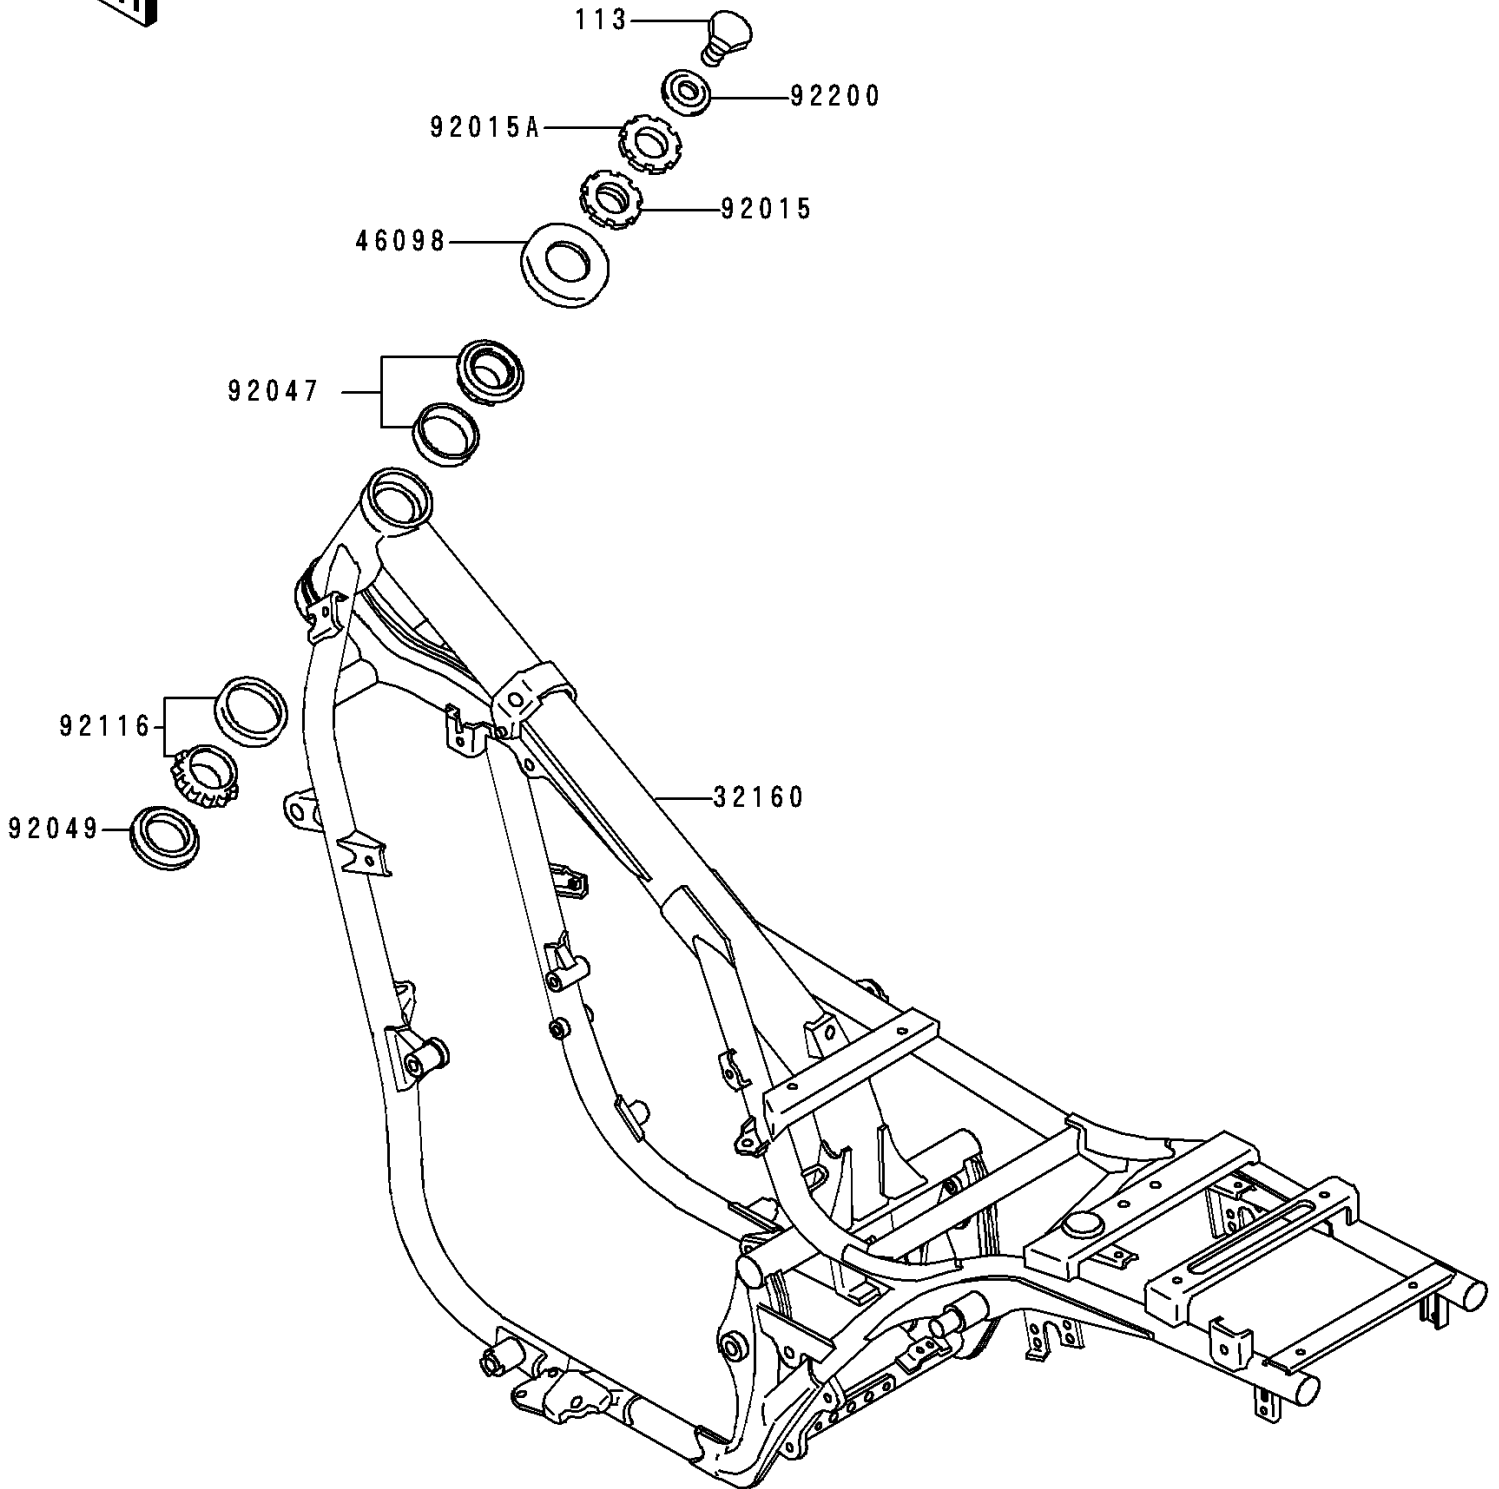

1993 Vulcan 500 PARTS DIAGRAM

Frame

F2120

1993 Vulcan 500 PARTS LIST

Frame

ITEM NAME	PART NUMBER	QUANTITY
BOLT-SMALL-FINE,14X25 (Ref # 113)	113G1425	1
FRAME-COMP (Ref # 32160)	32160-1107	1
CAP,STEERING STEM (Ref # 46098)	46098-017	1
NUT,25MM,T=10 (Ref # 92015)	92015-1377	1
NUT,25MM,T=6 (Ref # 92015A)	92015-1378	1
RACE,ROLLER,32005JR RS (Ref # 92047)	92047-017	1
SEAL-OIL,XMHE36X52X4J (Ref # 92049)	92049-1162	1
BEARING-ROLLER,HR320/28XJ (Ref # 92116)	92116-1009	1
WASHER (Ref # 92200)	92200-1140	1