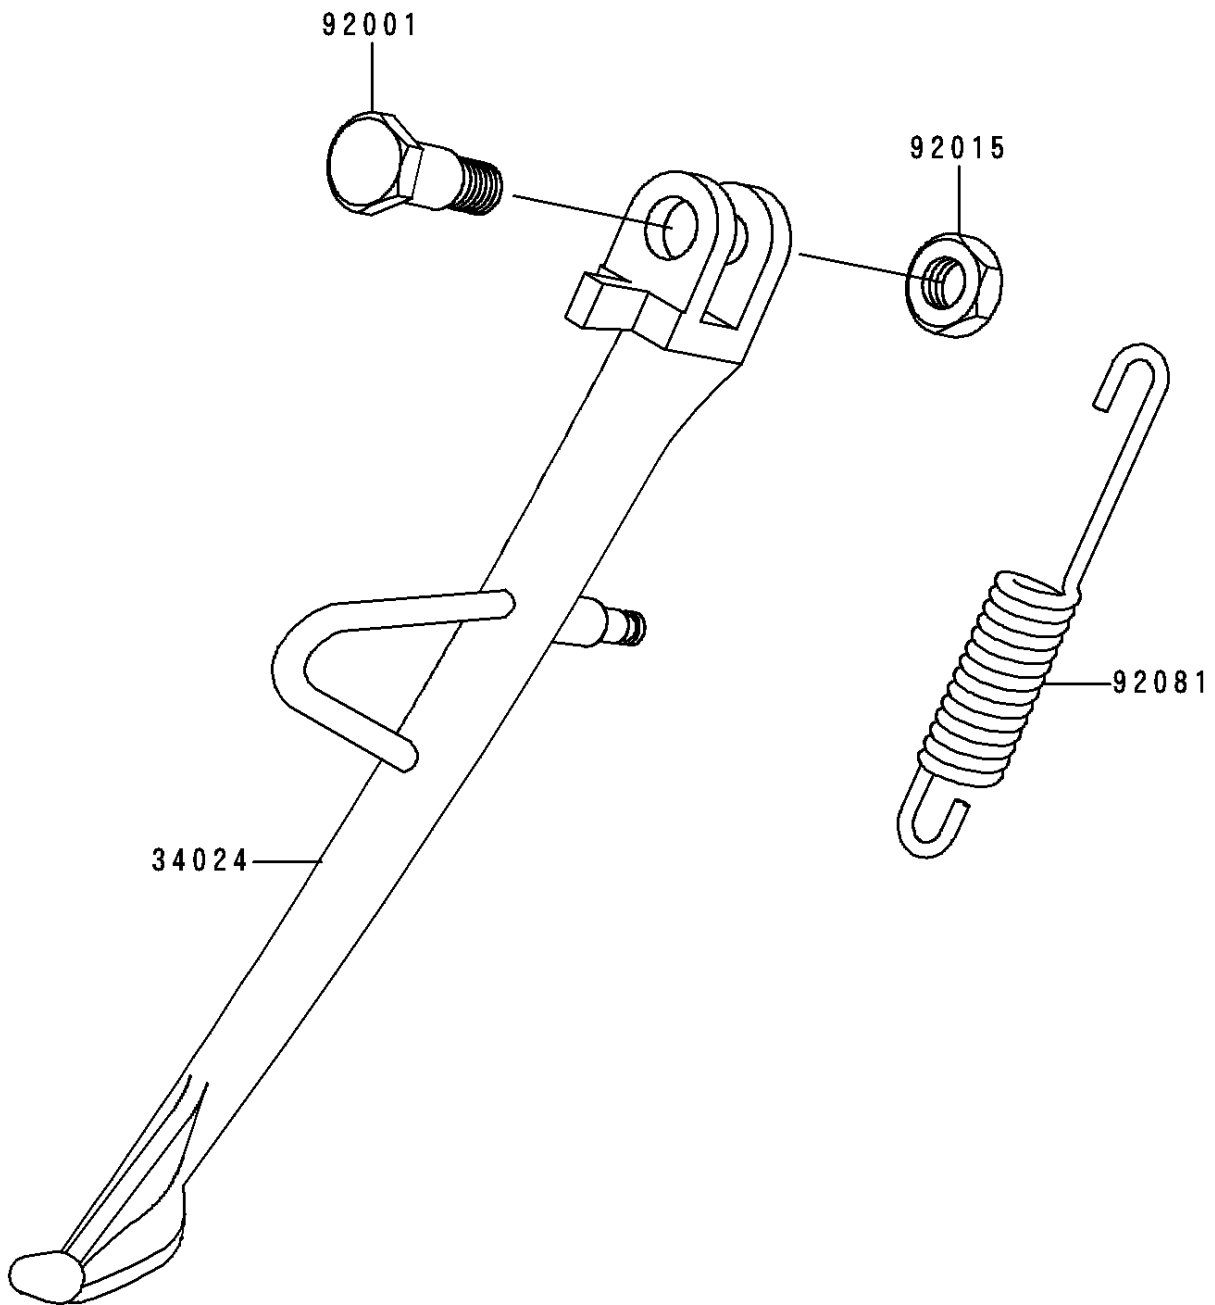

1991 Vulcan 500 PARTS DIAGRAM

Stands

F2190

1991 Vulcan 500 PARTS LIST

Stands

| ITEM NAME | PART NUMBER | QUANTITY |
|-------------------------------------|-------------|----------|
| STAND-SIDE (Ref # 34024) | 34024-1220 | 1 |
| BOLT,SIDE STAND,BLACK (Ref # 92001) | 92001-1543 | 1 |
| NUT,LOCK,10MM,BLACK (Ref # 92015) | 92015-1188 | 1 |
| SPRING,SIDE STAND (Ref # 92081) | 92081-1727 | 1 |