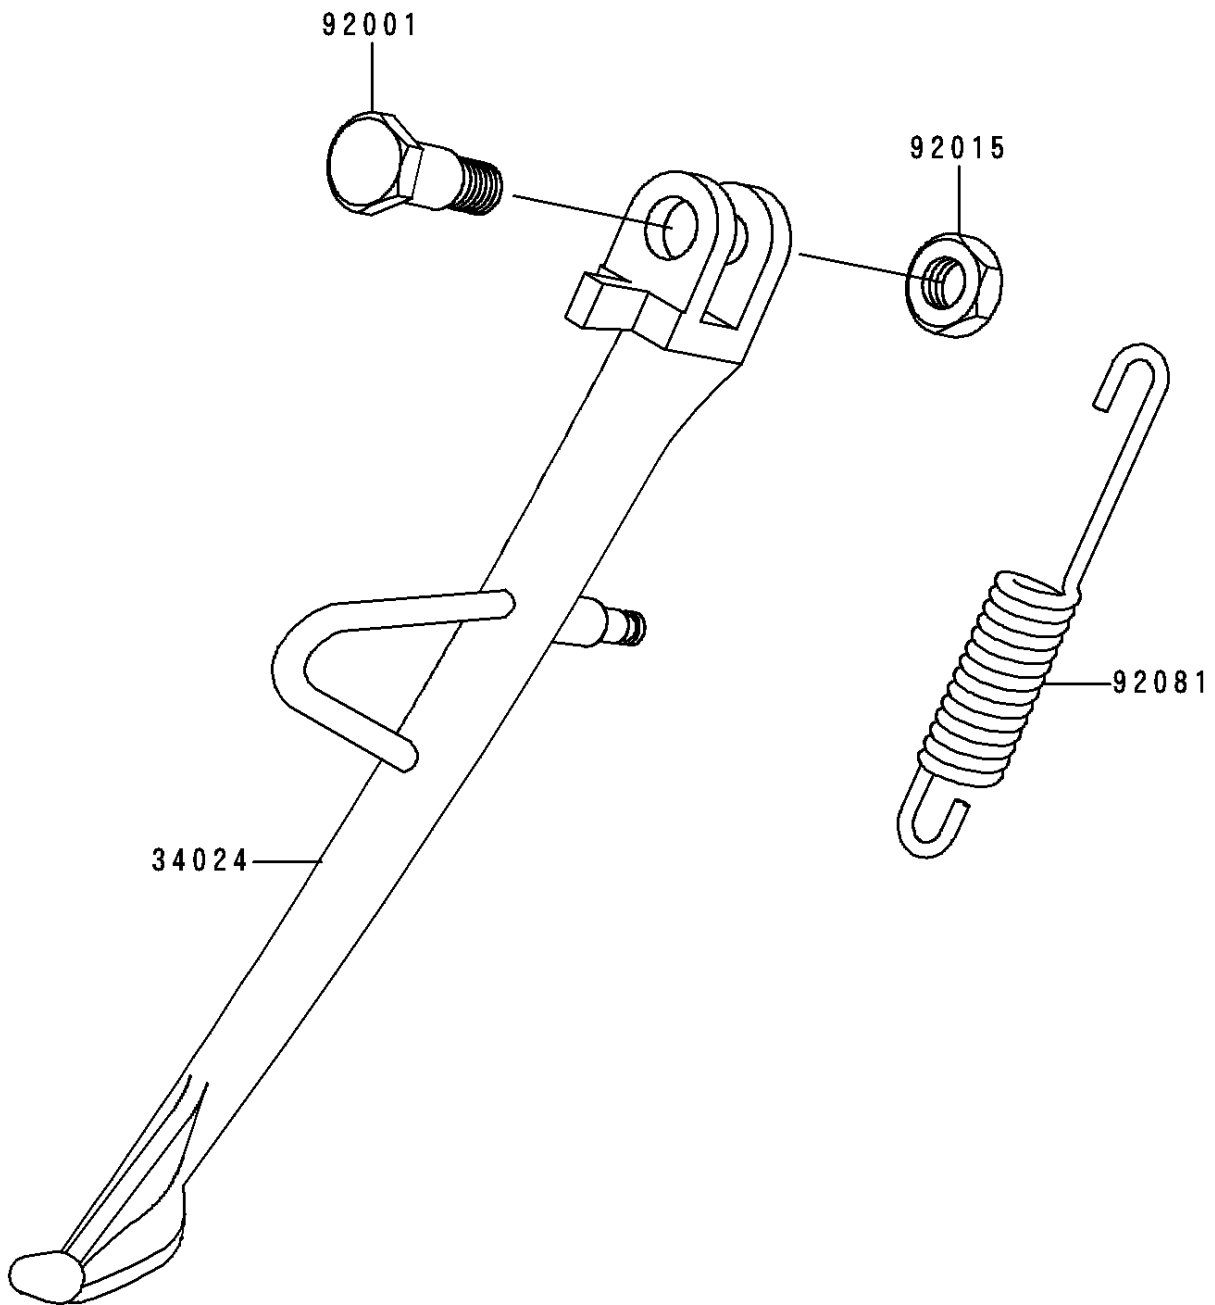

1992 Vulcan 500 PARTS DIAGRAM

Stands

F2190

1992 Vulcan 500 PARTS LIST

Stands

ITEM NAME	PART NUMBER	QUANTITY
STAND-SIDE (Ref # 34024)	34024-1220	1
BOLT,SIDE STAND,BLACK (Ref # 92001)	92001-1543	1
NUT,LOCK,10MM,BLACK (Ref # 92015)	92015-1188	1
SPRING,SIDE STAND (Ref # 92081)	92081-1727	1