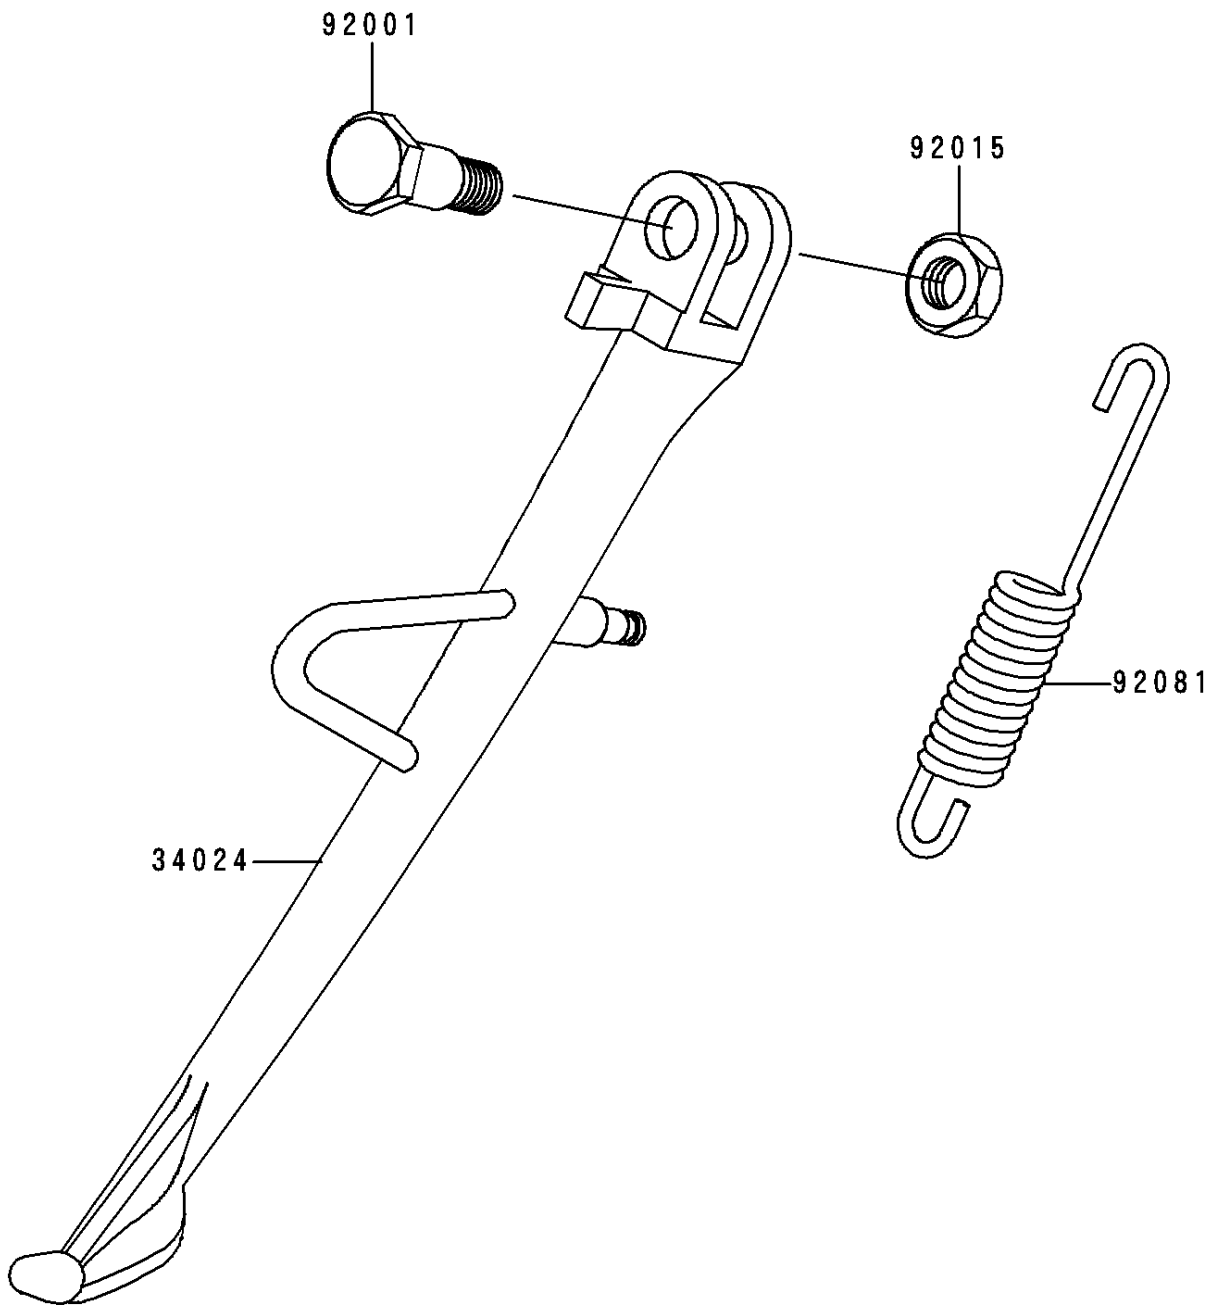

1994 Vulcan 500 PARTS DIAGRAM

Stands

F2190

1994 Vulcan 500 PARTS LIST

Stands

ITEM NAME	PART NUMBER	QUANTITY
STAND-SIDE (Ref # 34024)	34024-1220	1
BOLT,SIDE STAND,BLACK (Ref # 92001)	92001-1543	1
NUT,LOCK,10MM,BLACK (Ref # 92015)	92015-1188	1
SPRING,SIDE STAND (Ref # 92081)	92081-1727	1