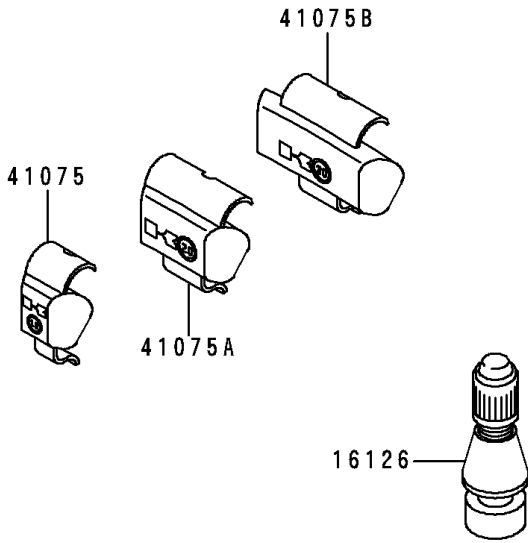

1994 Vulcan 500 PARTS DIAGRAM

Tires

F2210

1994 Vulcan 500 PARTS LIST

Tires

ITEM NAME	PART NUMBER	QUANTITY
VALVE,TIRE (Ref # 16126)	16126-1140	2
TIRE,FR,100/90-19 57S,G523(BS) (Ref # 41002)	41002-1527	1
TIRE,RR,140/90-15 M/C 70S,G524 (Ref # 41002A)	41002-1728	1
BALANCER-WHEEL,10G,SILVER (Ref # 41075)	41075-1014	AR
BALANCER-WHEEL,20G,SILVER (Ref # 41075A)	41075-1015	AR
BALANCER-WHEEL,30G,SILVER (Ref # 41075B)	41075-1016	AR