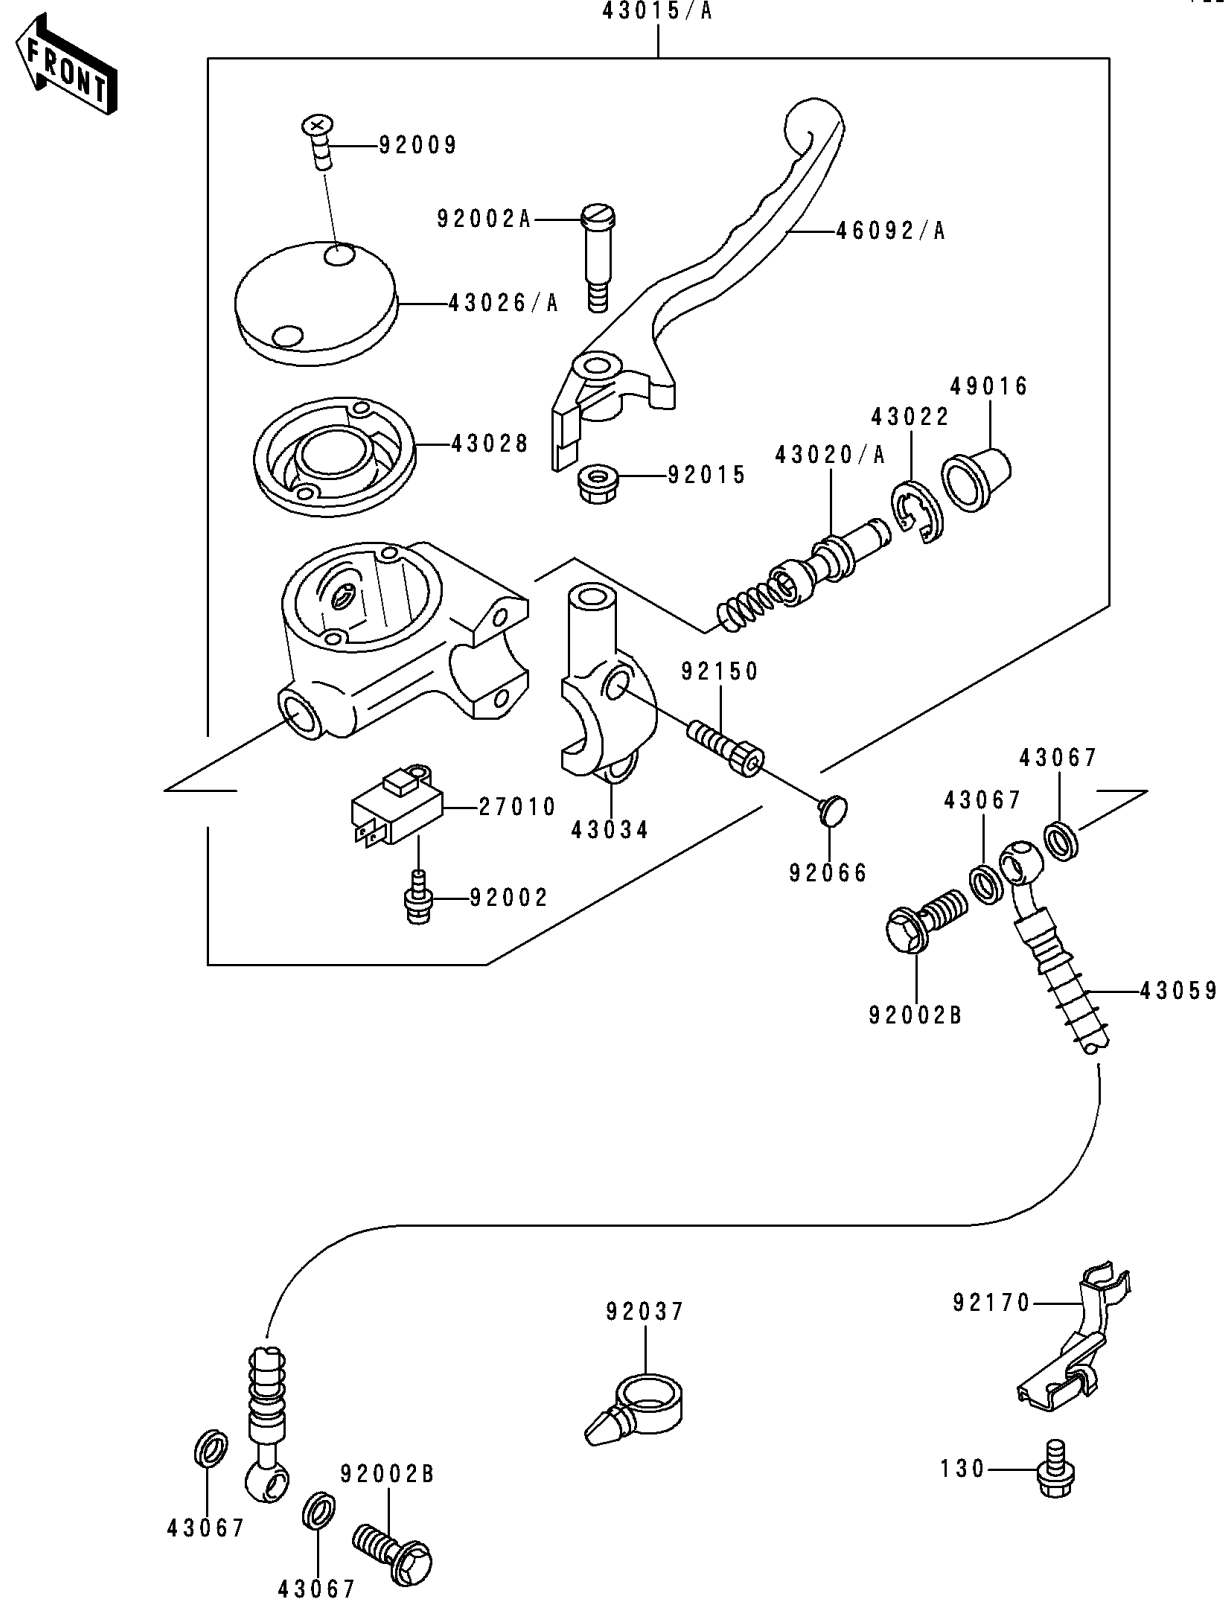

# 1993 Vulcan 500 PARTS DIAGRAM

Front Master Cylinder

F2291

# 1993 Vulcan 500 PARTS LIST

Front Master Cylinder

| ITEM NAME | PART NUMBER | QUANTITY |
|-----------|-------------|----------|
|-----------|-------------|----------|