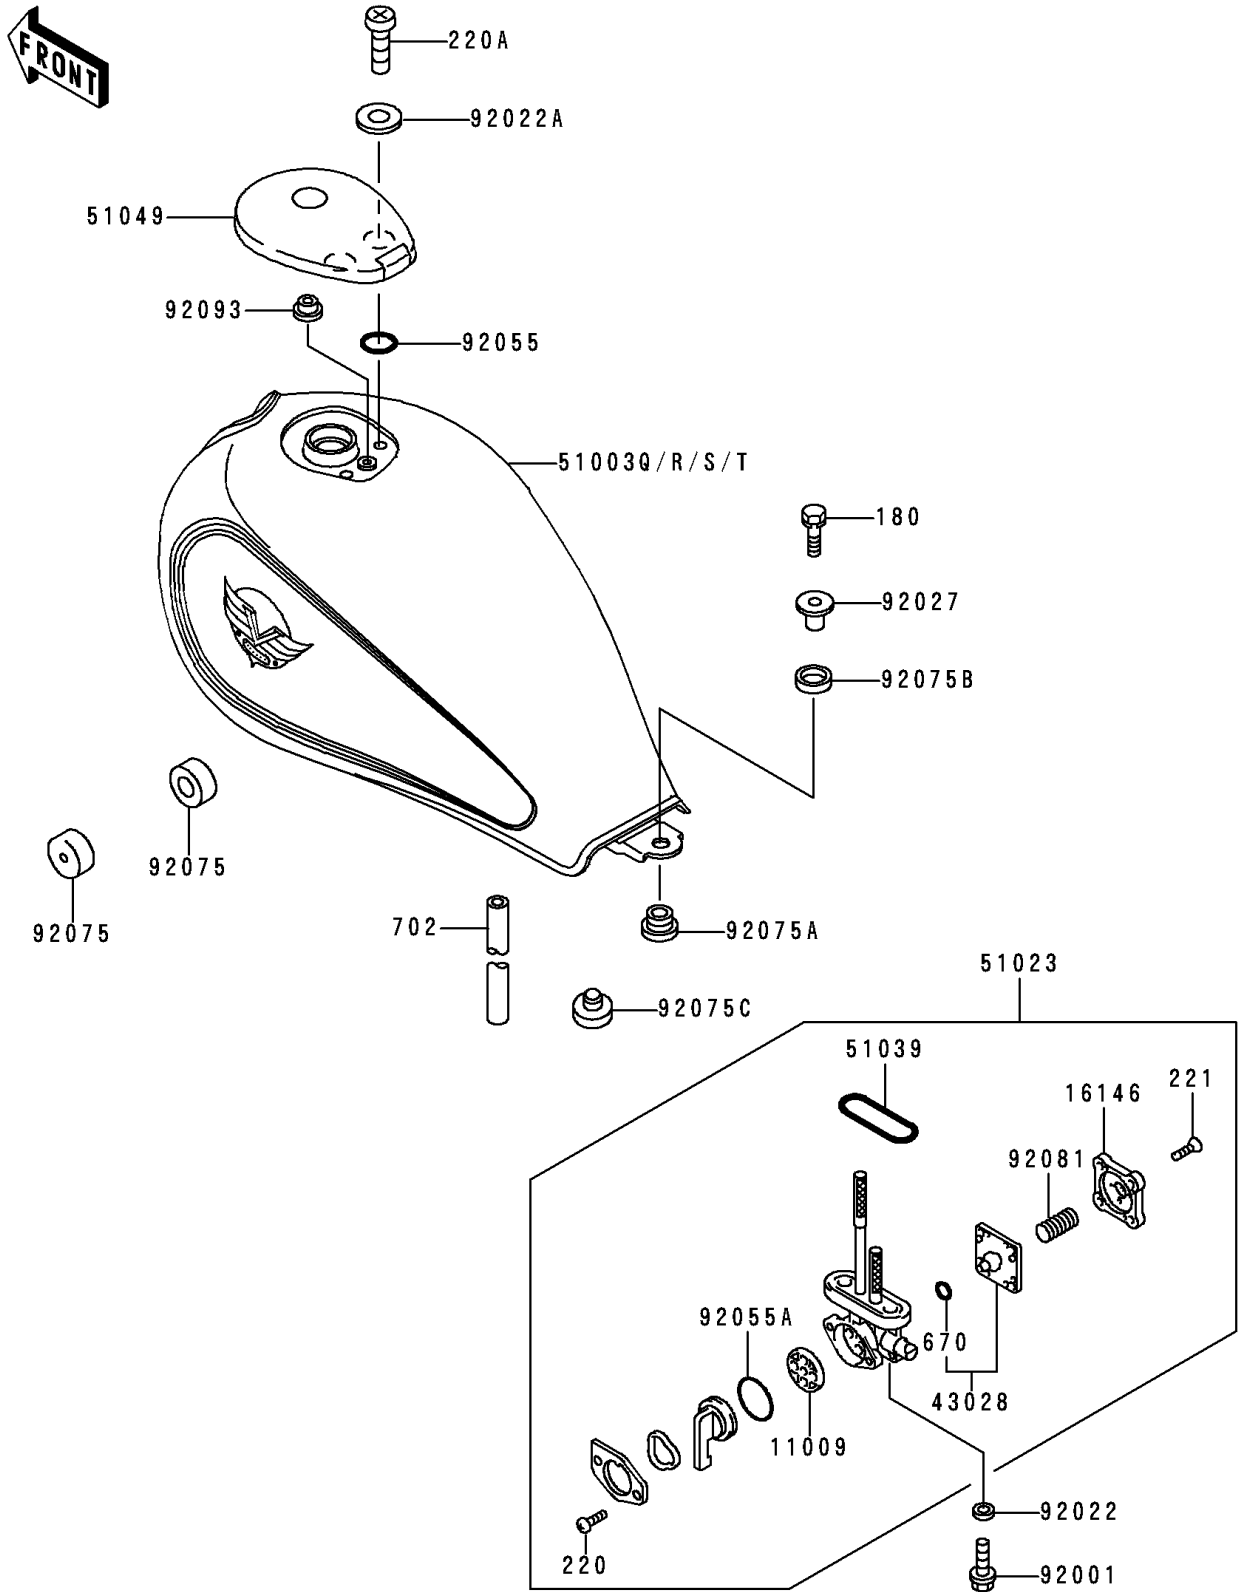

1993 Vulcan 500 PARTS DIAGRAM

Fuel Tank(EN500-A4)

F2410A

1993 Vulcan 500 PARTS LIST

Fuel Tank(EN500-A4)

ITEM NAME	PART NUMBER	QUANTITY
GASKET,TAP VALVE (Ref # 11009)	11009-1188	1
COVER-ASSY,TAP DIAPHRAGM (Ref # 16146)	16146-1010	1
DIAPHRAGM (Ref # 43028)	43028-1033	1
BOLT-UPSET-WS,6X25 (Ref # 180)	180D0625	1
SCREW-PAN-CROS (Ref # 220)	220B0308	2
SCREW-PAN-CROS (Ref # 220A)	220D0510	2
SCREW-CSK-CROS,4X14 (Ref # 221)	221B0414	4
O RING,4MM (Ref # 670)	670B1504	1
TAP-ASSY,FUEL (Ref # 51023)	51023-1142	1
RING,TAP FLANGED (Ref # 51039)	51039-003	1
CAP-TANK,FUEL (Ref # 51049)	51049-1088	1
BOLT,6X20 (Ref # 92001)	92001-1091	2
WASHER,6.2X11X1.5 (Ref # 92022)	92022-183	2
WASHER,5.1X10X1.0 (Ref # 92022A)	92022-1977	2
COLLAR,L=13.1 (Ref # 92027)	92027-251	1
RING-O (Ref # 92055)	92055-1023	2
RING-O,TAP LEVER (Ref # 92055A)	92055-1085	1
DAMPER,FUEL TANK (Ref # 92075)	92075-125	2
DAMPER,MALE (Ref # 92075A)	92075-174	1
DAMPER,FEMALE (Ref # 92075B)	92075-175	1
DAMPER (Ref # 92075C)	92075-281	1
SPRING,TAP DIAPHRAGM (Ref # 92081)	92081-1240	1
TANK-COMP-FUEL,RED/GRAY (Ref # 51003Q)	51003-5468-RV	1
TANK-COMP-FUEL,RED/GRAY (Ref # 51003R)	51003-5469-RV	1
TANK-COMP-FUEL,GREEN/SILVER (Ref # 51003S)	51003-5470-RW	1
TUBE-RUBBER,5X8X620 (Ref # 702)	702A05620	1
TANK-COMP-FUEL,GREEN/SILVER (Ref # 51003T)	51003-5471-RW	1
SEAL,FUEL TANK CAP (Ref # 92093)	92093-1030	1