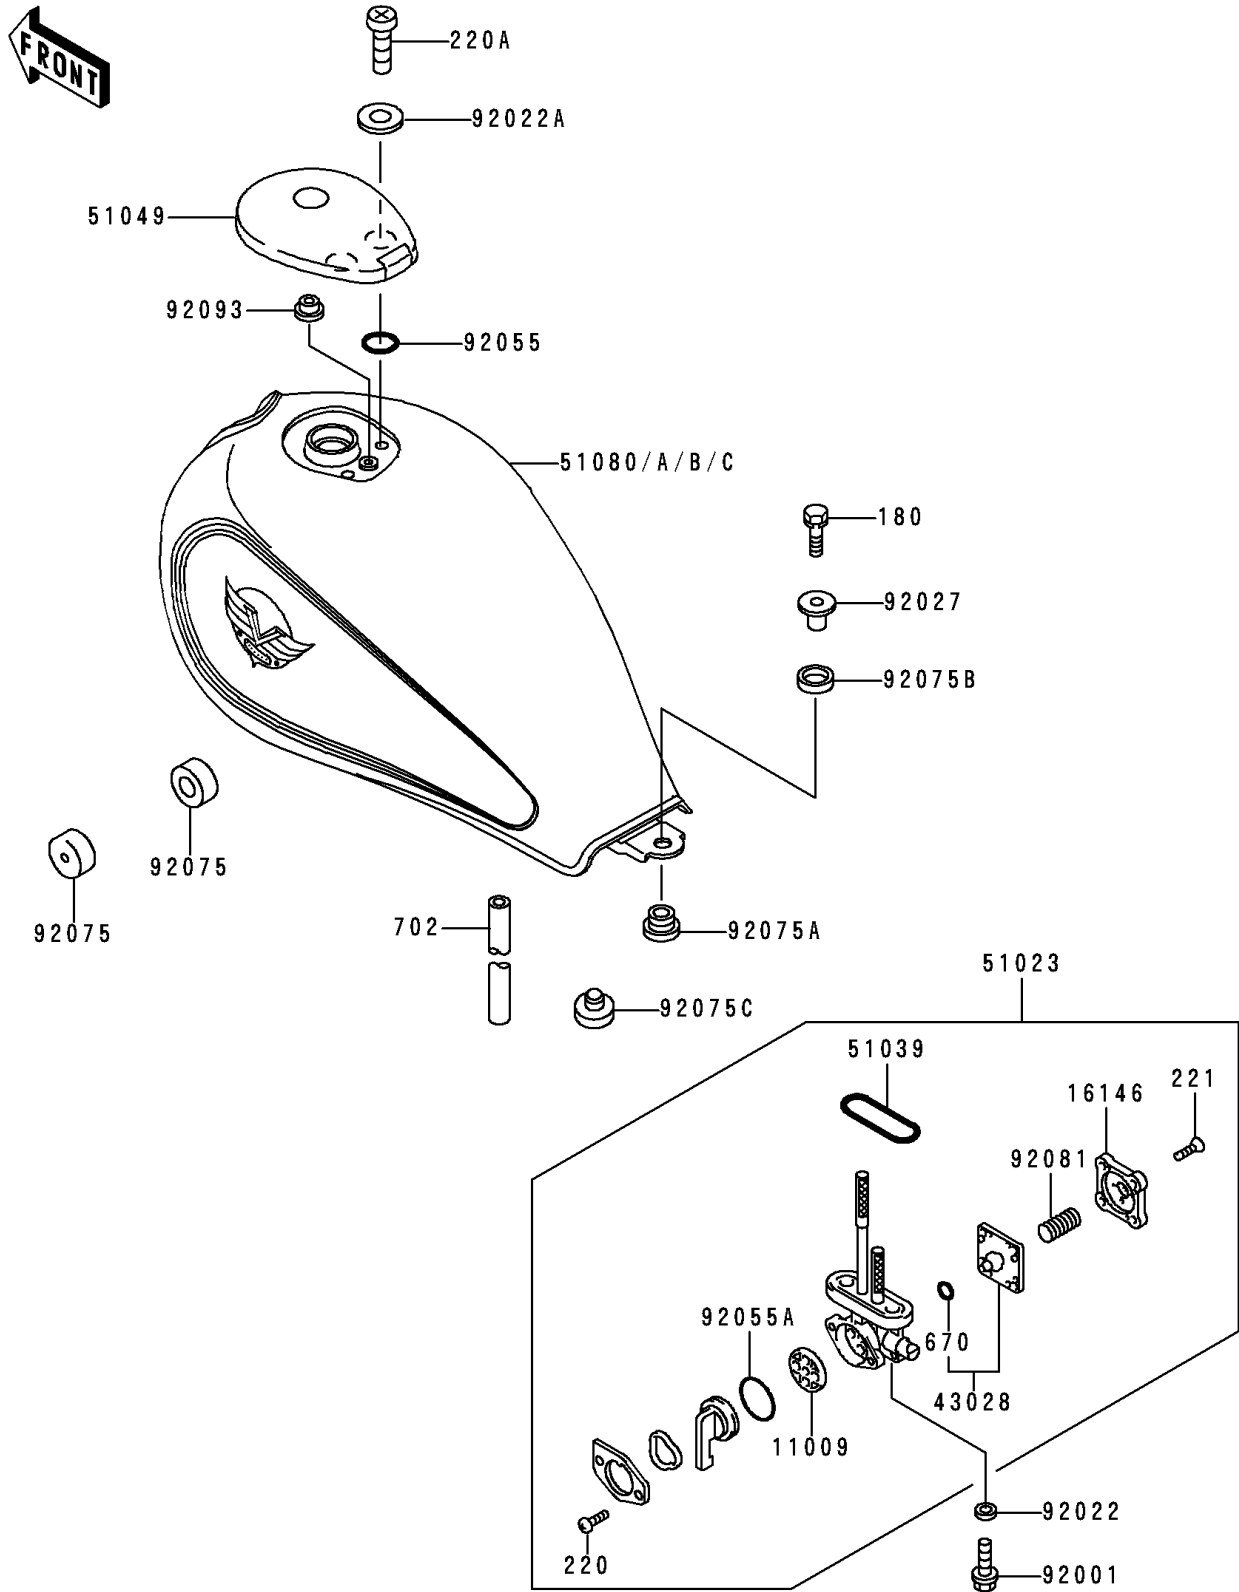

1994 Vulcan 500 PARTS DIAGRAM

Fuel Tank(EN500-A5)

F2410B

1994 Vulcan 500 PARTS LIST

Fuel Tank(EN500-A5)

ITEM NAME	PART NUMBER	QUANTITY
GASKET,TAP VALVE (Ref # 11009)	11009-1188	1
COVER-ASSY,TAP DIAPHRAGM (Ref # 16146)	16146-1010	1
DIAPHRAGM (Ref # 43028)	43028-1033	1
BOLT-UPSET-WS,6X25 (Ref # 180)	180D0625	1
SCREW-PAN-CROS (Ref # 220)	220B0308	2
SCREW-PAN-CROS (Ref # 220A)	220D0510	2
SCREW-CSK-CROS,4X14 (Ref # 221)	221B0414	4
O RING,4MM (Ref # 670)	670B1504	1
TAP-ASSY,FUEL (Ref # 51023)	51023-1142	1
RING,TAP FLANGED (Ref # 51039)	51039-003	1
CAP-TANK,FUEL (Ref # 51049)	51049-1088	1
BOLT,6X20 (Ref # 92001)	92001-1091	2
WASHER,6.2X11X1.5 (Ref # 92022)	92022-183	2
WASHER,5.1X10X1.0 (Ref # 92022A)	92022-1977	2
COLLAR,L=13.1 (Ref # 92027)	92027-251	1
RING-O (Ref # 92055)	92055-1023	2
RING-O,TAP LEVER (Ref # 92055A)	92055-1085	1
DAMPER,FUEL TANK (Ref # 92075)	92075-125	2
DAMPER,MALE (Ref # 92075A)	92075-174	1
DAMPER,FEMALE (Ref # 92075B)	92075-175	1
DAMPER (Ref # 92075C)	92075-281	1
SPRING,TAP DIAPHRAGM (Ref # 92081)	92081-1240	1
TUBE-RUBBER,5X8X620 (Ref # 702)	702A05620	1
TANK-COMP-FUEL,RED/RED (Ref # 51080)	51080-5043-46	1
TANK-COMP-FUEL,RED/RED (Ref # 51080A)	51080-5044-46	1
TANK-COMP-FUEL,GREEN/WHITE (Ref # 51080B)	51080-5045-RX	1
TANK-COMP-FUEL,GREEN/WHITE (Ref # 51080C)	51080-5046-RX	1
SEAL,FUEL TANK CAP (Ref # 92093)	92093-1030	1