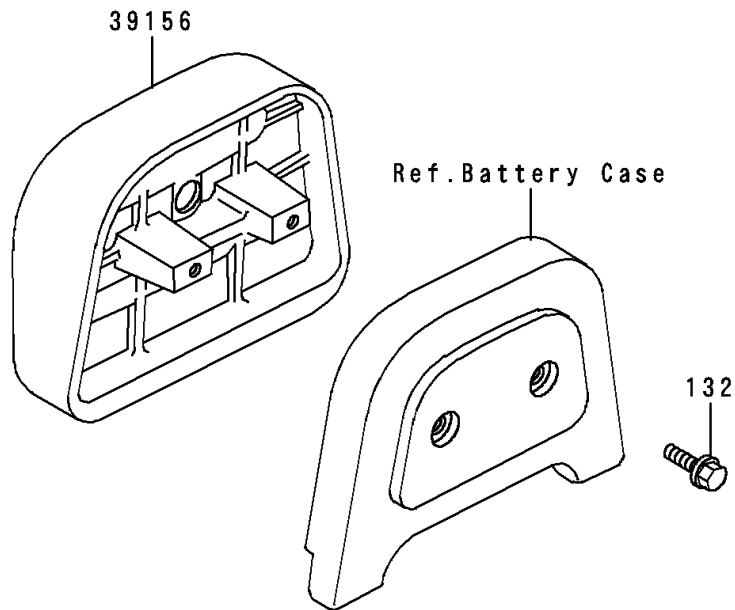

1993 Vulcan 500 PARTS DIAGRAM

Seat

F2510

1993 Vulcan 500 PARTS LIST

Seat

ITEM NAME	PART NUMBER	QUANTITY
BOLT-FLANGED-SMALL (Ref # 132)	132H0616	2
PAD,BACK REST,BLACK (Ref # 39156)	39156-1154-MA	1
SEAT-ASSY,DUAL,BLACK (Ref # 53001)	53001-1597-MA	1
LEATHER,SEAT,BLACK (Ref # 53003A)	53003-1241-MA	1