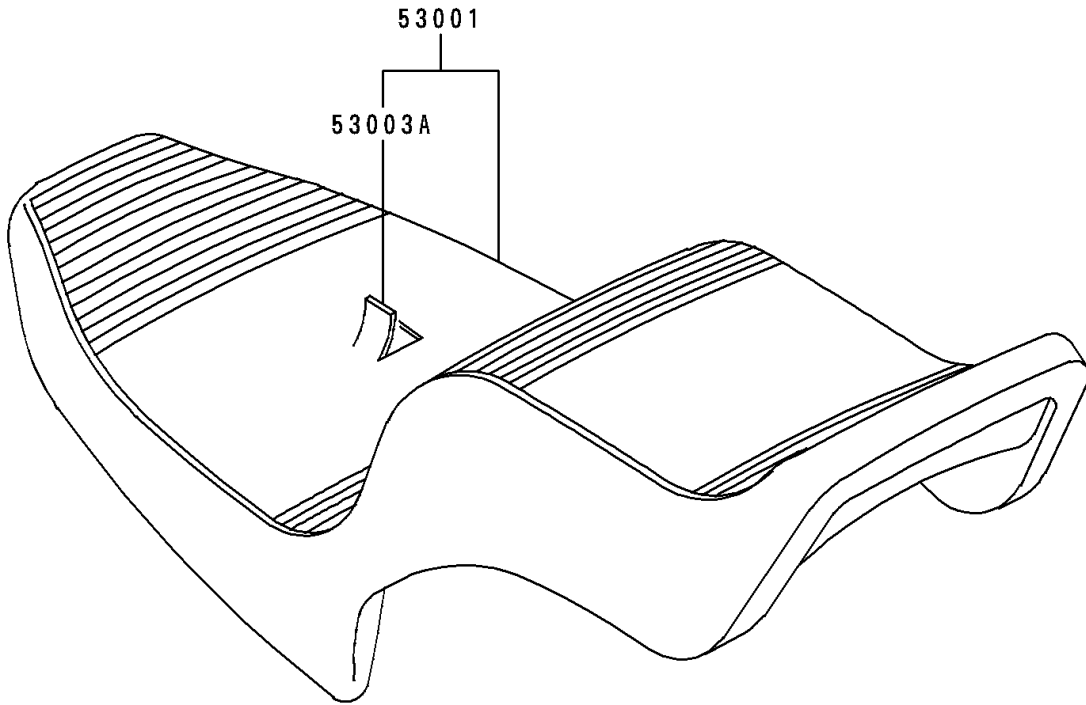

1993 Vulcan 500 PARTS DIAGRAM

Seat

F2510

1993 Vulcan 500 PARTS LIST

Seat

ITEM NAME	PART NUMBER	QUANTITY
BOLT-FLANGED-SMALL (Ref # 132)	132H0616	2
PAD,BACK REST,BLACK (Ref # 39156)	39156-1154-MA	1
SEAT-ASSY,DUAL,BLACK (Ref # 53001)	53001-1597-MA	1
LEATHER,SEAT,BLACK (Ref # 53003A)	53003-1241-MA	1