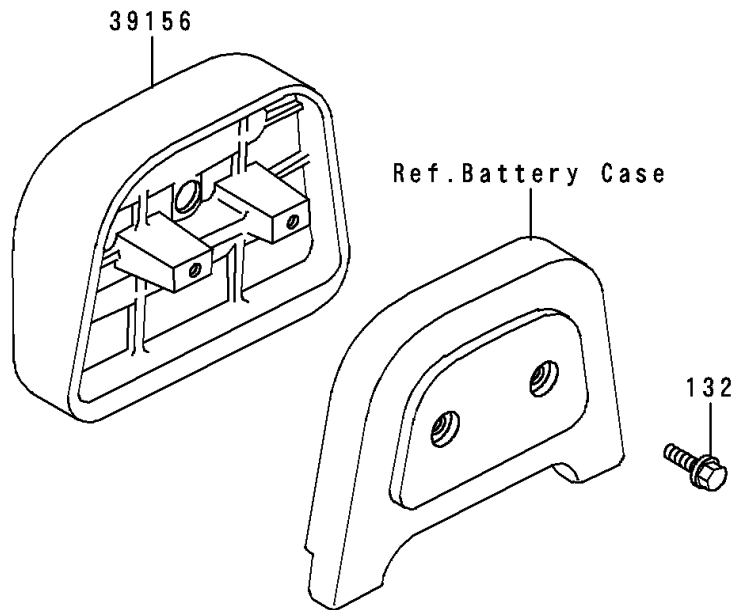

# 1994 Vulcan 500 PARTS DIAGRAM

Seat

F2510

## Seat

ITEM NAME	PART NUMBER	QUANTITY
BOLT-FLANGED-SMALL (Ref # 132)	132H0616	2
PAD,BACK REST,BLACK (Ref # 39156)	39156-1154-MA	1
SEAT-ASSY,DUAL,BLACK (Ref # 53001)	53001-1597-MA	1
LEATHER,SEAT,BLACK (Ref # 53003A)	53003-1241-MA	1