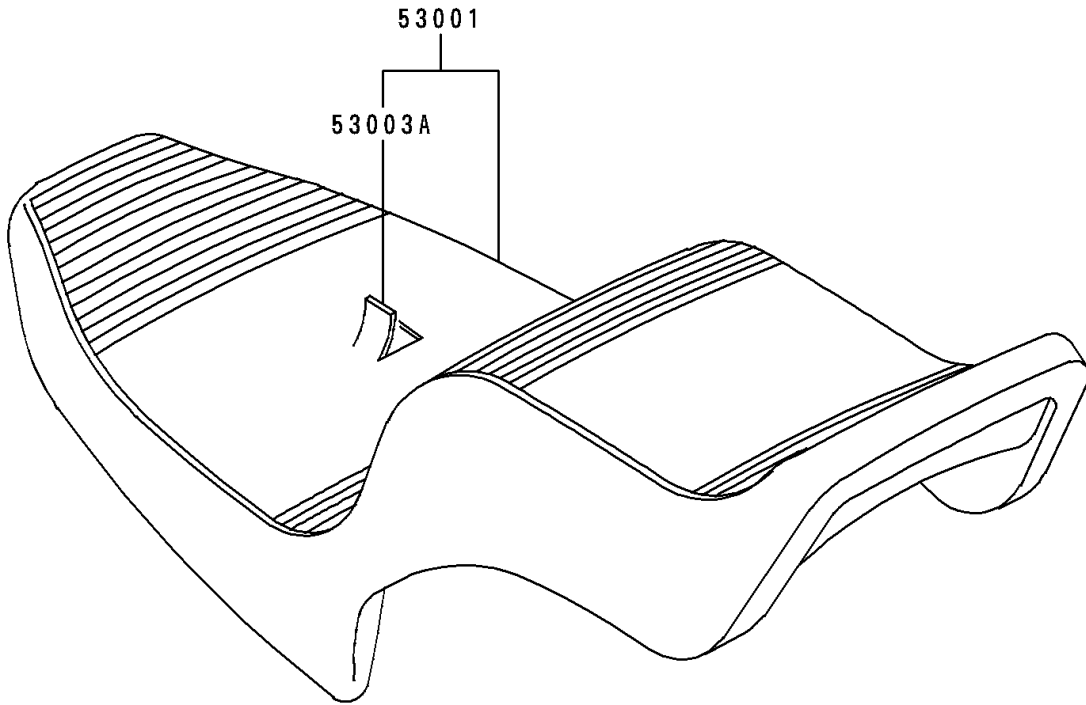

# 1994 Vulcan 500 PARTS DIAGRAM

Seat

F2510

# 1994 Vulcan 500 PARTS LIST

## Seat

ITEM NAME	PART NUMBER	QUANTITY
BOLT-FLANGED-SMALL (Ref # 132)	132H0616	2
PAD,BACK REST,BLACK (Ref # 39156)	39156-1154-MA	1
SEAT-ASSY,DUAL,BLACK (Ref # 53001)	53001-1597-MA	1
LEATHER,SEAT,BLACK (Ref # 53003A)	53003-1241-MA	1