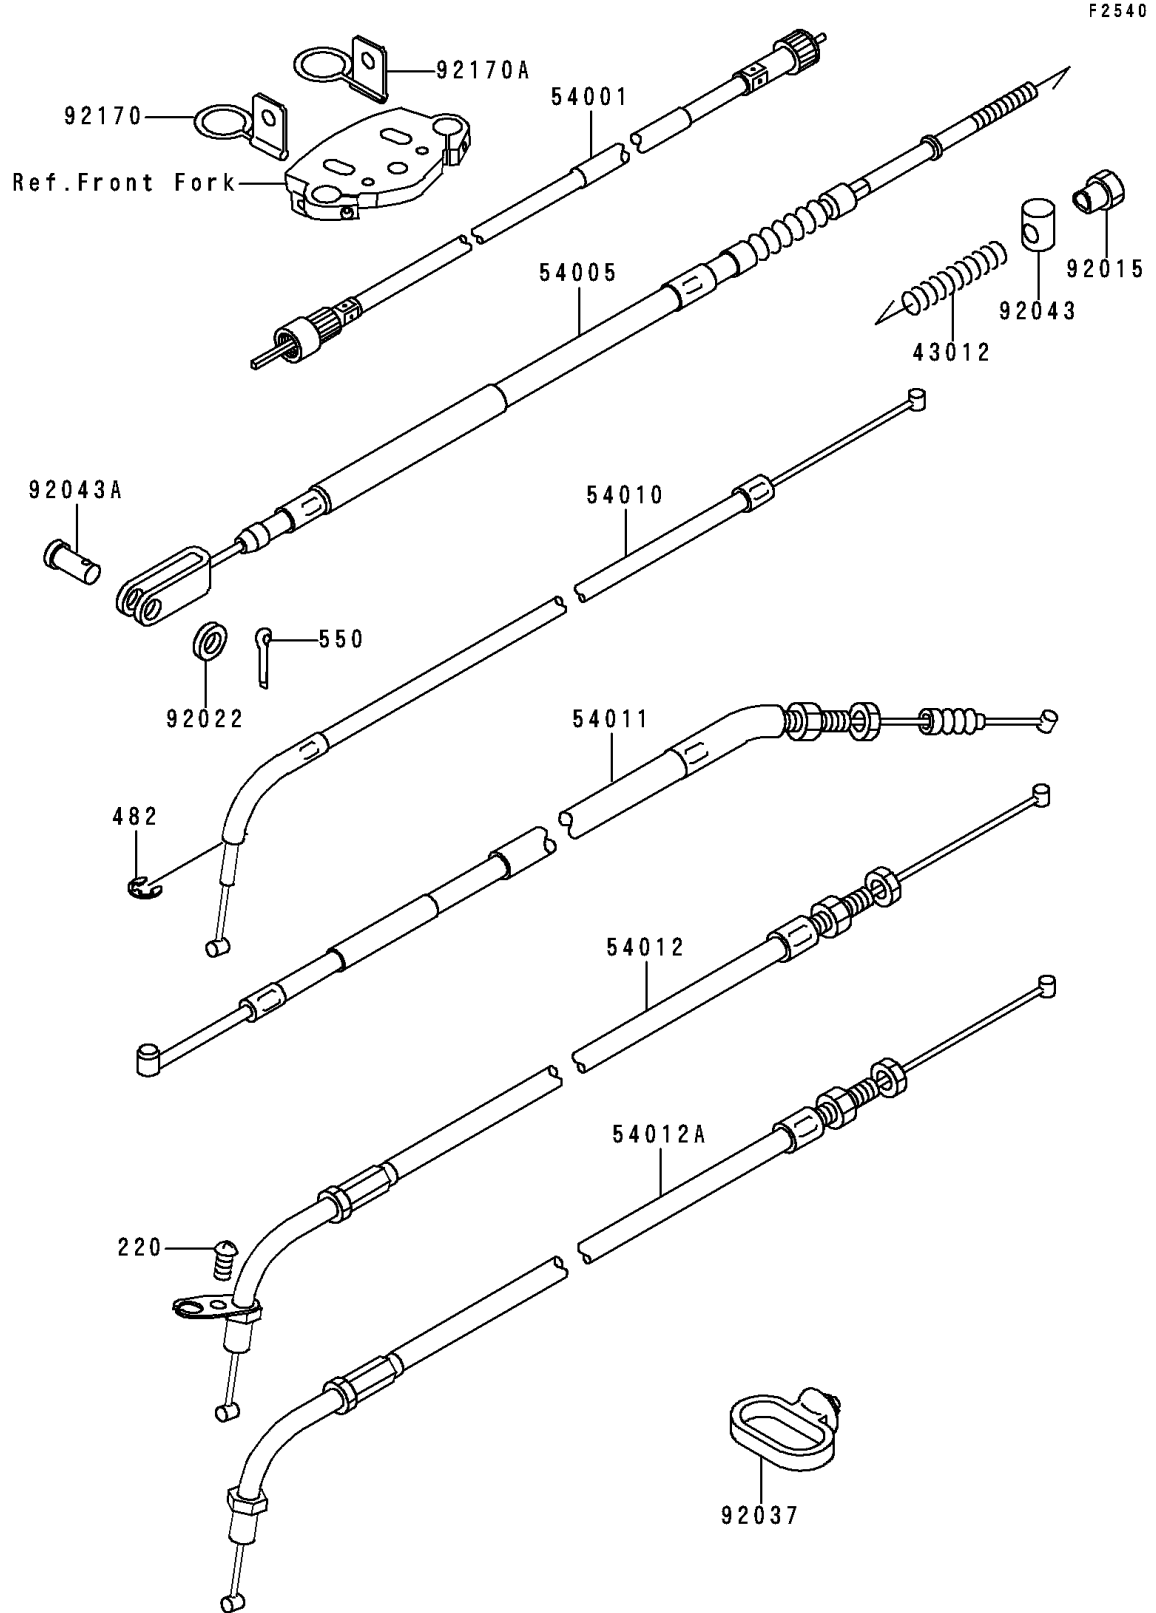

1994 Vulcan 500 PARTS DIAGRAM

Cables

1994 Vulcan 500 PARTS LIST

Cables

ITEM NAME	PART NUMBER	QUANTITY
SCREW-PAN-CROS (Ref # 220)	220C0514	1
CIRCLIP-TYPE-E,5MM (Ref # 482)	482L5000	1
PIN-COTTER,2.0X15 (Ref # 550)	550D2015	1
SPRING,BRAKE ROD (Ref # 43012)	43012-001	1
CABLE-SPEEDOMETER (Ref # 54001)	54001-1113	1
CABLE-BRAKE (Ref # 54005)	54005-1165	1
CABLE,SEAT LOCK (Ref # 54010)	54010-1080	1
CABLE-CLUTCH (Ref # 54011)	54011-1298	1
CABLE-THROTTLE,CLOSING (Ref # 54012)	54012-1265	1
CABLE-THROTTLE,OPENING (Ref # 54012A)	54012-1390	1
NUT,BRAKE ROD (Ref # 92015)	92015-042	1
WASHER,8.5X16X1.2 (Ref # 92022)	92022-1582	1
CLAMP,CABLE (Ref # 92037)	92037-1459	1
PIN,BRAKE ROD (Ref # 92043)	92043-065	1
PIN,8X16 (Ref # 92043A)	92043-1013	1
CLAMP,CABLE,LH (Ref # 92170)	92170-1162	1
CLAMP,CABLE,RH (Ref # 92170A)	92170-1163	1