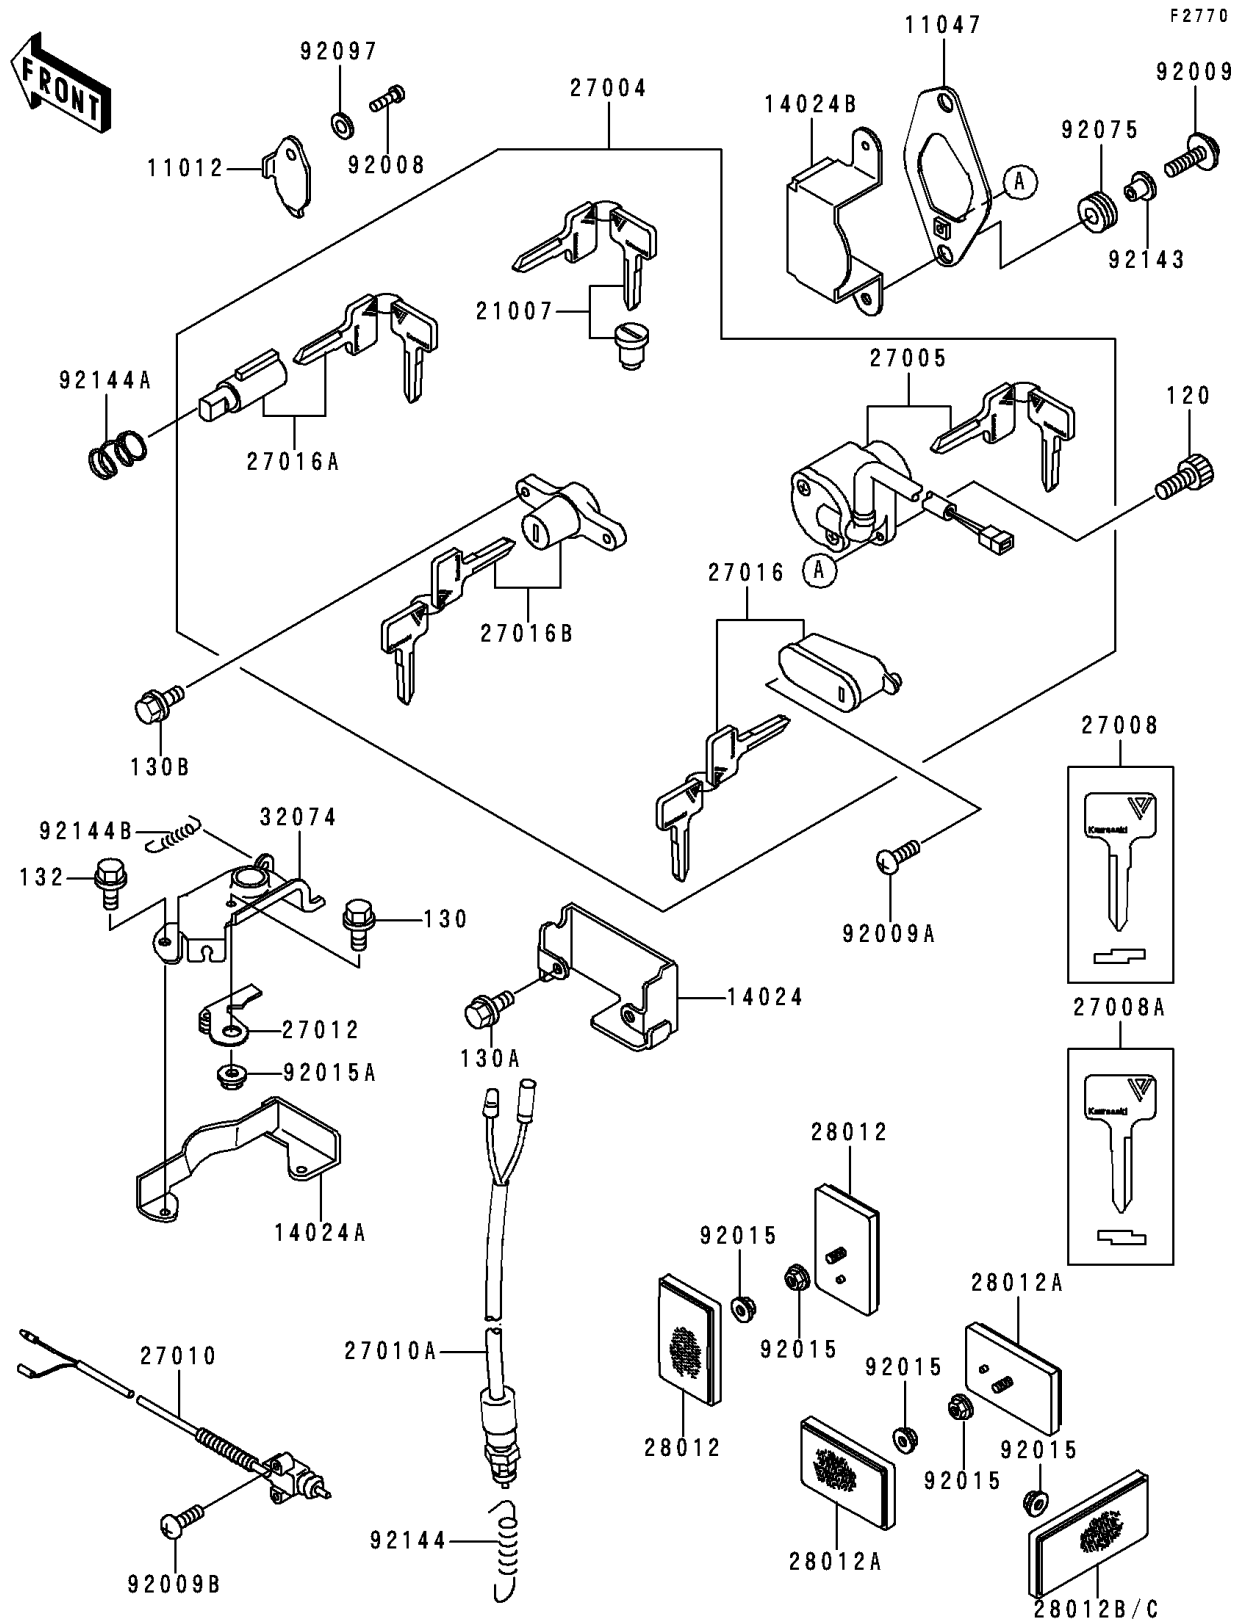

1994 Vulcan 500 PARTS DIAGRAM

Ignition Switch/Locks/Reflectors

1994 Vulcan 500 PARTS LIST

Ignition Switch/Locks/Reflectors

ITEM NAME	PART NUMBER	QUANTITY
BOLT-SOCKET (Ref # 120)	120P0512	1
BOLT-FLANGED (Ref # 130)	130B0510	1
BOLT-FLANGED (Ref # 130A)	130C0510	2
BOLT-FLANGED (Ref # 130B)	130D0608	2
BOLT-FLANGED-SMALL,6X10 (Ref # 132)	132J0610	2
CAP,STEERING LOCK (Ref # 11012)	11012-1736	1
BRACKET,IGNITION SWITCH (Ref # 11047)	11047-1075	1
COVER,SEAT LOCK,RR (Ref # 14024)	14024-1882	1
COVER,SEAT LOCK,FR (Ref # 14024A)	14024-1952	1
COVER,IGNITION SWITCH (Ref # 14024B)	14024-1957	1
ROTOR,LOCK,TANK CAP (Ref # 21007)	21007-5024	1
SWITCH-ASSY (Ref # 27004)	27004-5379	1
SWITCH-ASSY-IGNITION (Ref # 27005)	27005-1148	1
KEY-LOCK,BLANK,#A (Ref # 27008)	27008-1138	1
KEY-LOCK,BLANK,#B (Ref # 27008A)	27008-1139	1
SWITCH,SIDE STAND (Ref # 27010)	27010-1223	1
SWITCH,REAR BRAKE (Ref # 27010A)	27010-1238	1
HOOK,SEAT LOCK (Ref # 27012)	27012-1421	1
LOCK-ASSY,HELMET (Ref # 27016)	27016-5129	1
LOCK-ASSY,STEERING (Ref # 27016A)	27016-5131	1
LOCK-ASSY,SEAT (Ref # 27016B)	27016-5162	1
REFLECTOR-REFLEX,FR (Ref # 28012)	28012-1009	2
REFLECTOR-REFLEX,RR (Ref # 28012A)	28012-1051	2
REFLECTOR-REFLEX (Ref # 28012C)	28012-1077	1
BRACKET-LOCK,SEAT (Ref # 32074)	32074-1141	1
SCREW,3.51MM (Ref # 92008)	92008-007	1
SCREW,6X22,BLACK (Ref # 92009)	92009-1256	2
SCREW,5X12 (Ref # 92009A)	92009-1296	1
SCREW,5X20 (Ref # 92009B)	92009-1459	2

1994 Vulcan 500 PARTS LIST

Ignition Switch/Locks/Reflectors

ITEM NAME	PART NUMBER	QUANTITY
NUT,FLANGED,5MM (Ref # 92015)	92015-1259	5
NUT,5MM (Ref # 92015A)	92015-1812	1
DAMPER (Ref # 92075)	92075-051	2
WASHER,WAVE (Ref # 92097)	92097-003	1
COLLAR,L=7.4 (Ref # 92143)	92143-1019	2
SPRING,REAR BRAKE SWITCH (Ref # 92144)	92144-1141	1
SPRING,STEERING LOCK (Ref # 92144A)	92144-1222	1
SPRING (Ref # 92144B)	92144-1520	1