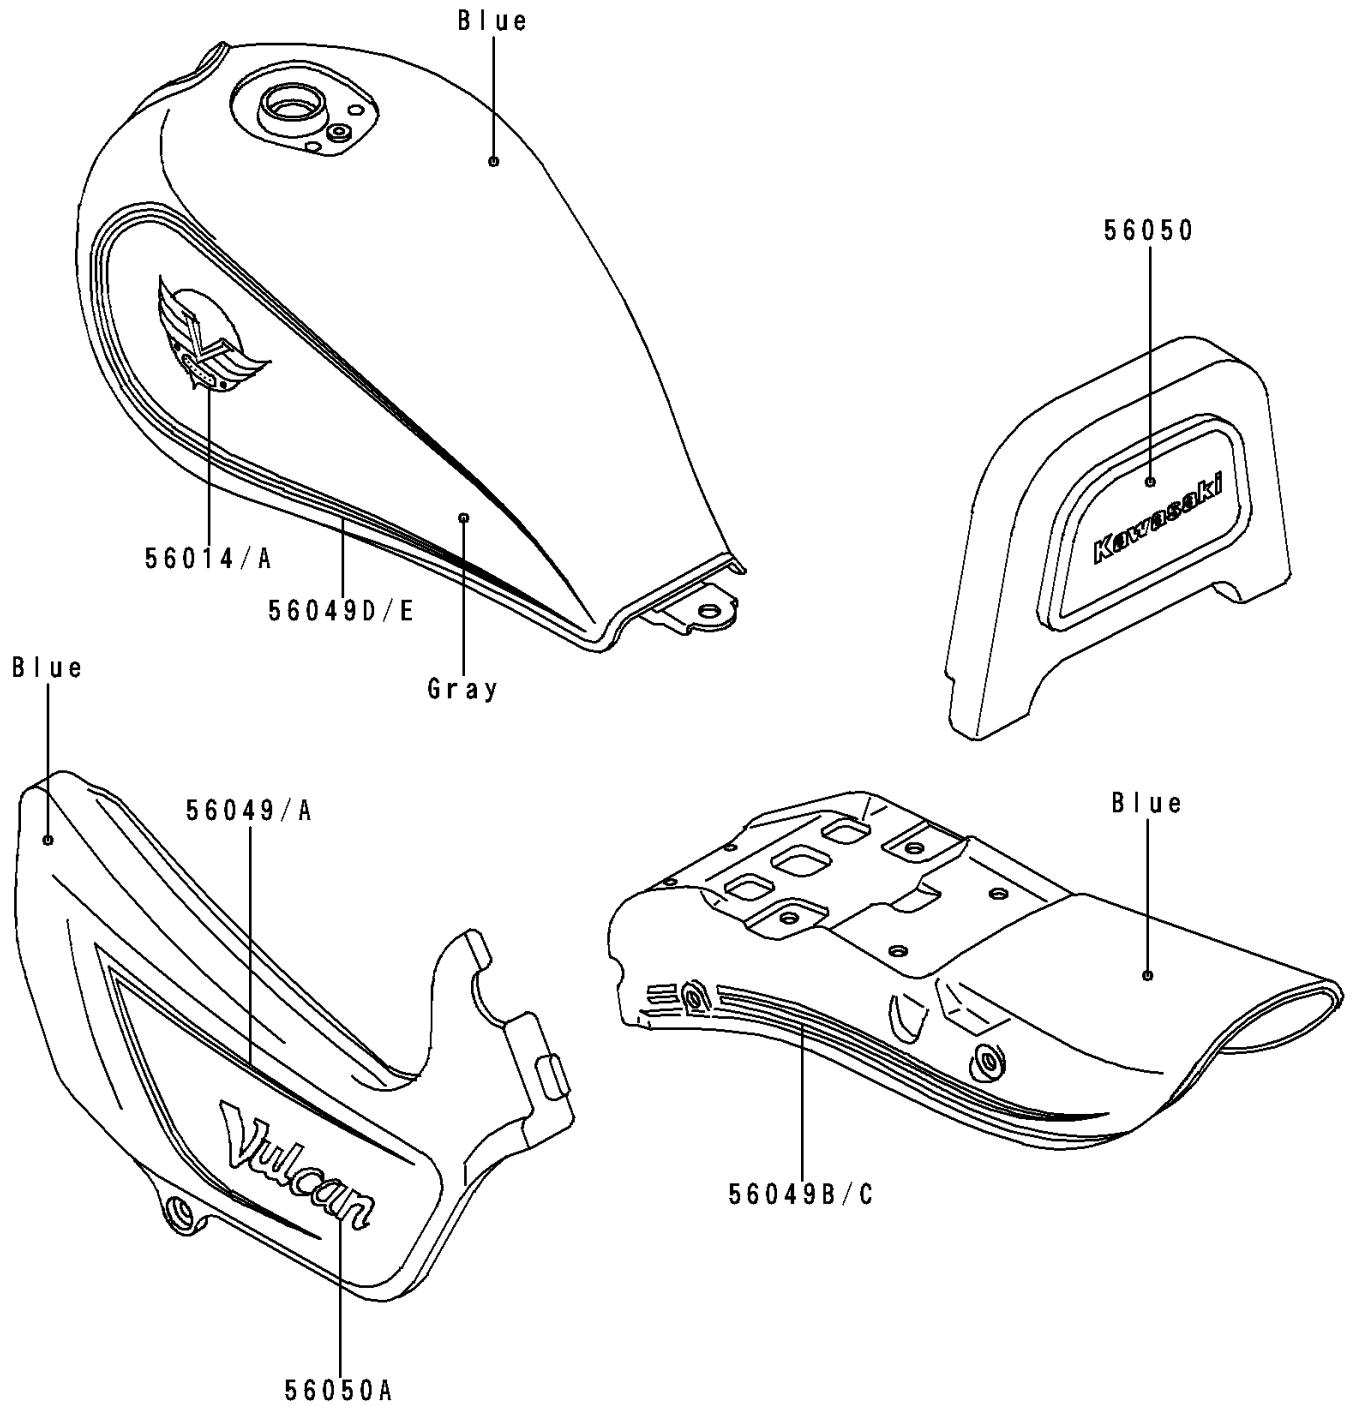

1991 Vulcan 500 PARTS DIAGRAM

Decals(EN500-A2/A3)(Blue/Gray)

F2861B

1991 Vulcan 500 PARTS LIST

Decals(EN500-A2/A3)(Blue/Gray)

ITEM NAME	PART NUMBER	QUANTITY
EMBLEM,FUEL TANK,LH (Ref # 56014)	56014-1250	1
EMBLEM,FUEL TANK,RH (Ref # 56014A)	56014-1258	1
PATTERN,SIDE COVER,LH (Ref # 56049)	56049-1544	1
PATTERN,SIDE COVER,RH (Ref # 56049A)	56049-1545	1
PATTERN,RR FENDER,LH (Ref # 56049B)	56049-1546	1
PATTERN,RR FENDER,RH (Ref # 56049C)	56049-1547	1
PATTERN,FUEL TANK,LH (Ref # 56049D)	56049-1776	1
PATTERN,FUEL TANK,RH (Ref # 56049E)	56049-1777	1
MARK,BACK REST (Ref # 56050)	56050-1493	1
MARK,SIDE COVER,VULCAN (Ref # 56050A)	56050-1496	2