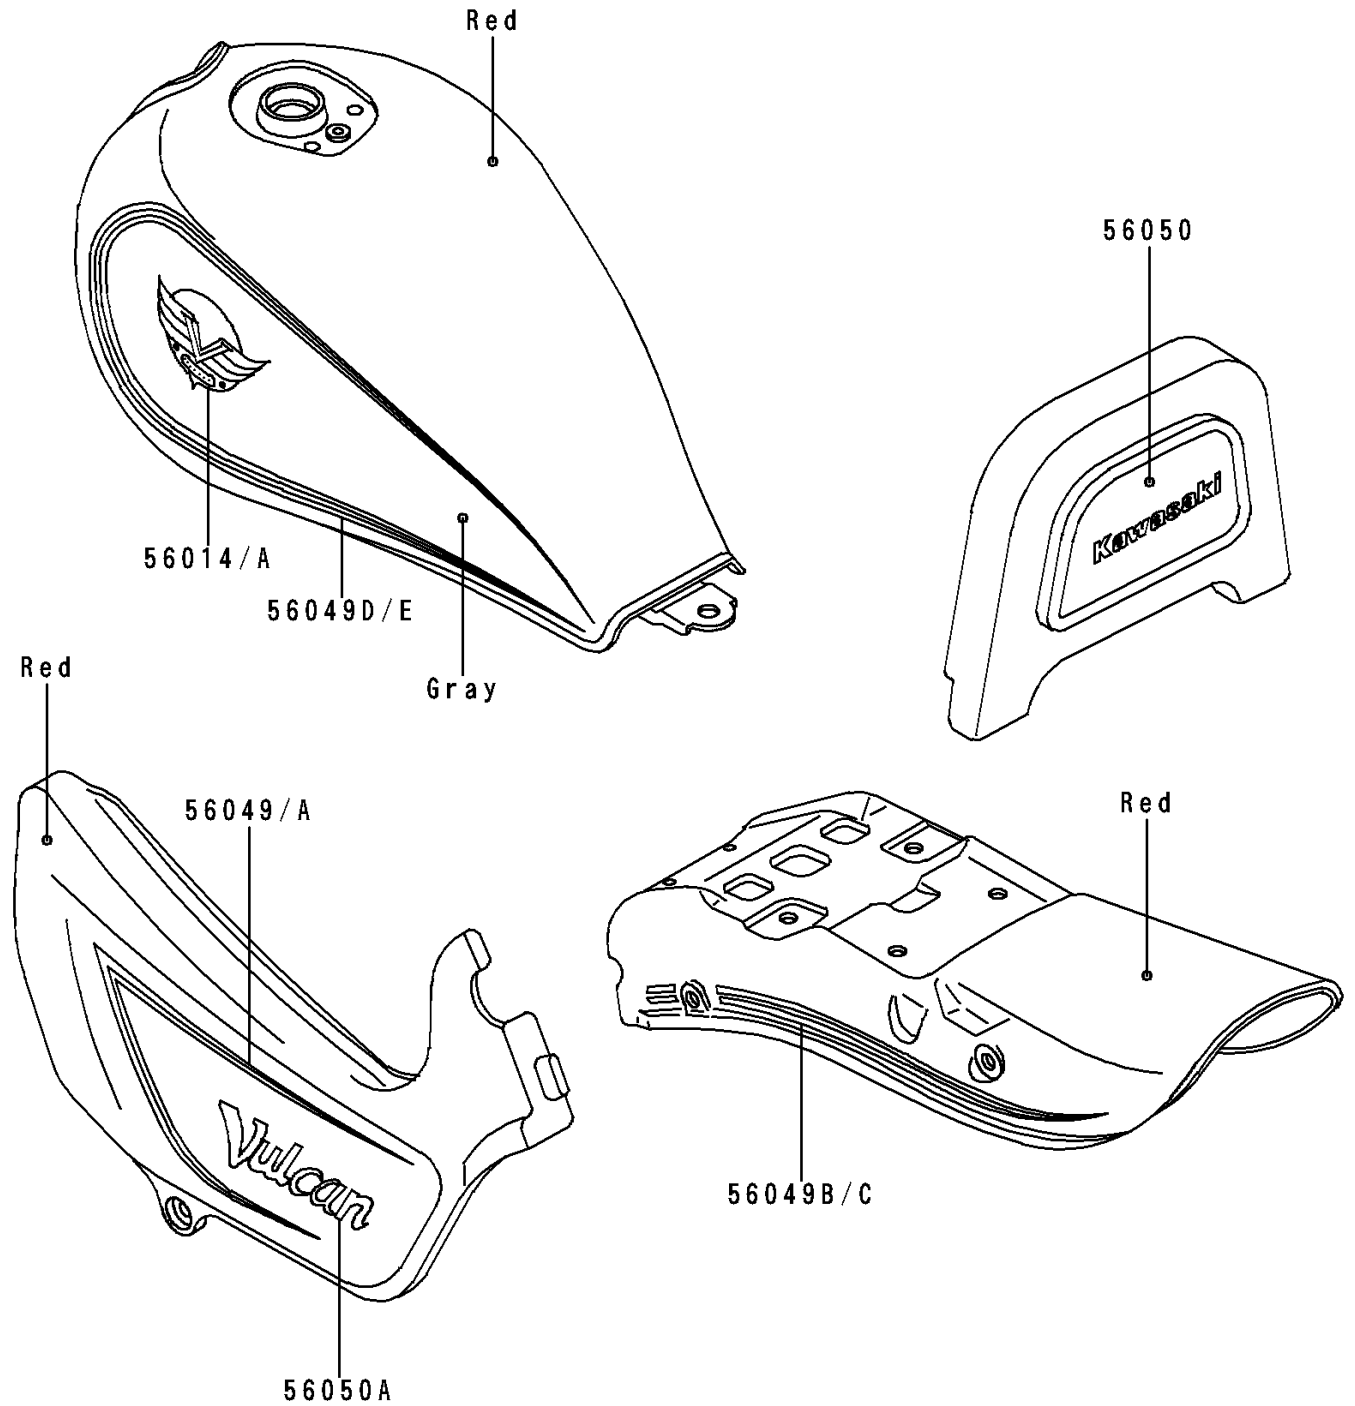

1991 Vulcan 500 PARTS DIAGRAM

Decals(EN500-A2/A3)(Red/Gray)

F2861C

1991 Vulcan 500 PARTS LIST

Decals(EN500-A2/A3)(Red/Gray)

ITEM NAME	PART NUMBER	QUANTITY
EMBLEM,FUEL TANK,LH (Ref # 56014)	56014-1250	1
EMBLEM,FUEL TANK,RH (Ref # 56014A)	56014-1258	1
PATTERN,SIDE COVER,LH (Ref # 56049)	56049-1532	1
PATTERN,SIDE COVER,RH (Ref # 56049A)	56049-1533	1
PATTERN,RR FENDER,LH (Ref # 56049B)	56049-1534	1
PATTERN,RR FENDER,RH (Ref # 56049C)	56049-1535	1
PATTERN,FUEL TANK,LH (Ref # 56049D)	56049-1774	1
PATTERN,FUEL TANK,RH (Ref # 56049E)	56049-1775	1
MARK,BACK REST (Ref # 56050)	56050-1493	1
MARK,SIDE COVER,VULCAN (Ref # 56050A)	56050-1496	2