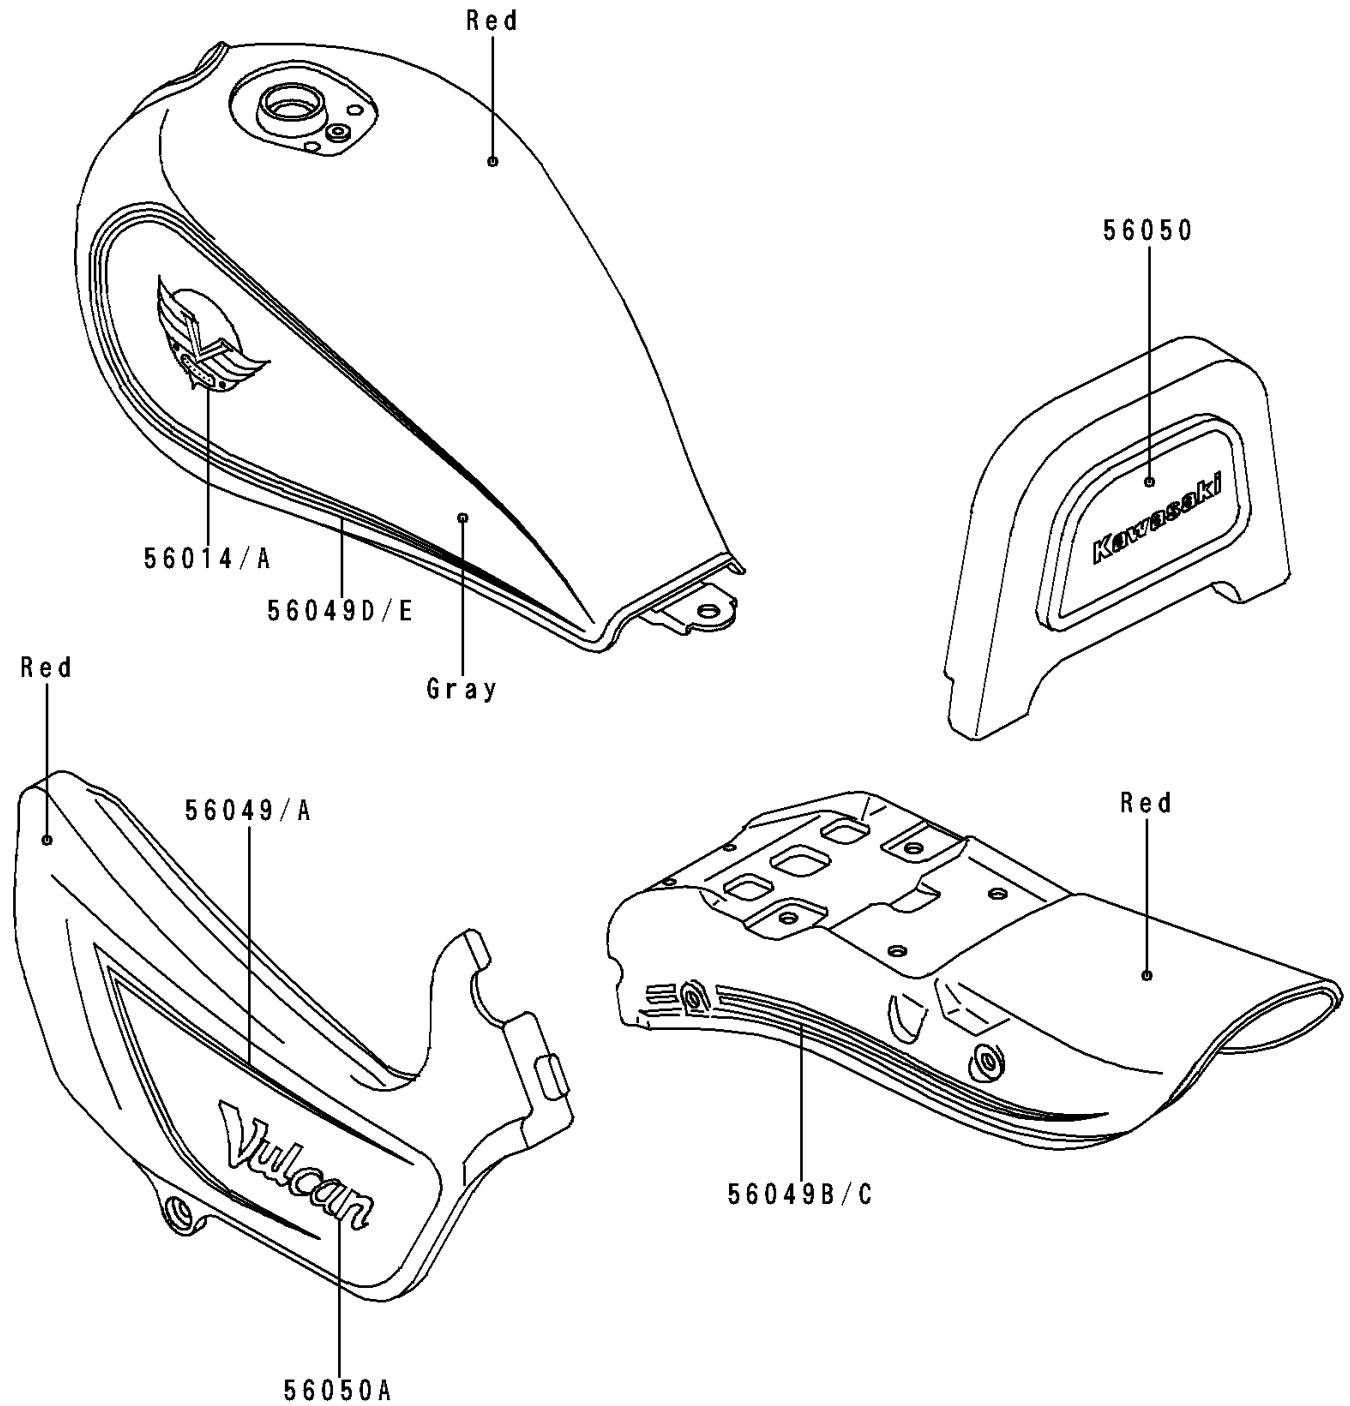

1992 Vulcan 500 PARTS DIAGRAM

Decals(EN500-A2/A3)(Red/Gray)

F2861C

1992 Vulcan 500 PARTS LIST

Decals(EN500-A2/A3)(Red/Gray)

ITEM NAME	PART NUMBER	QUANTITY
EMBLEM,FUEL TANK,LH (Ref # 56014)	56014-1250	1
EMBLEM,FUEL TANK,RH (Ref # 56014A)	56014-1258	1
PATTERN,SIDE COVER,LH (Ref # 56049)	56049-1532	1
PATTERN,SIDE COVER,RH (Ref # 56049A)	56049-1533	1
PATTERN,RR FENDER,LH (Ref # 56049B)	56049-1534	1
PATTERN,RR FENDER,RH (Ref # 56049C)	56049-1535	1
PATTERN,FUEL TANK,LH (Ref # 56049D)	56049-1774	1
PATTERN,FUEL TANK,RH (Ref # 56049E)	56049-1775	1
MARK,BACK REST (Ref # 56050)	56050-1493	1
MARK,SIDE COVER,VULCAN (Ref # 56050A)	56050-1496	2