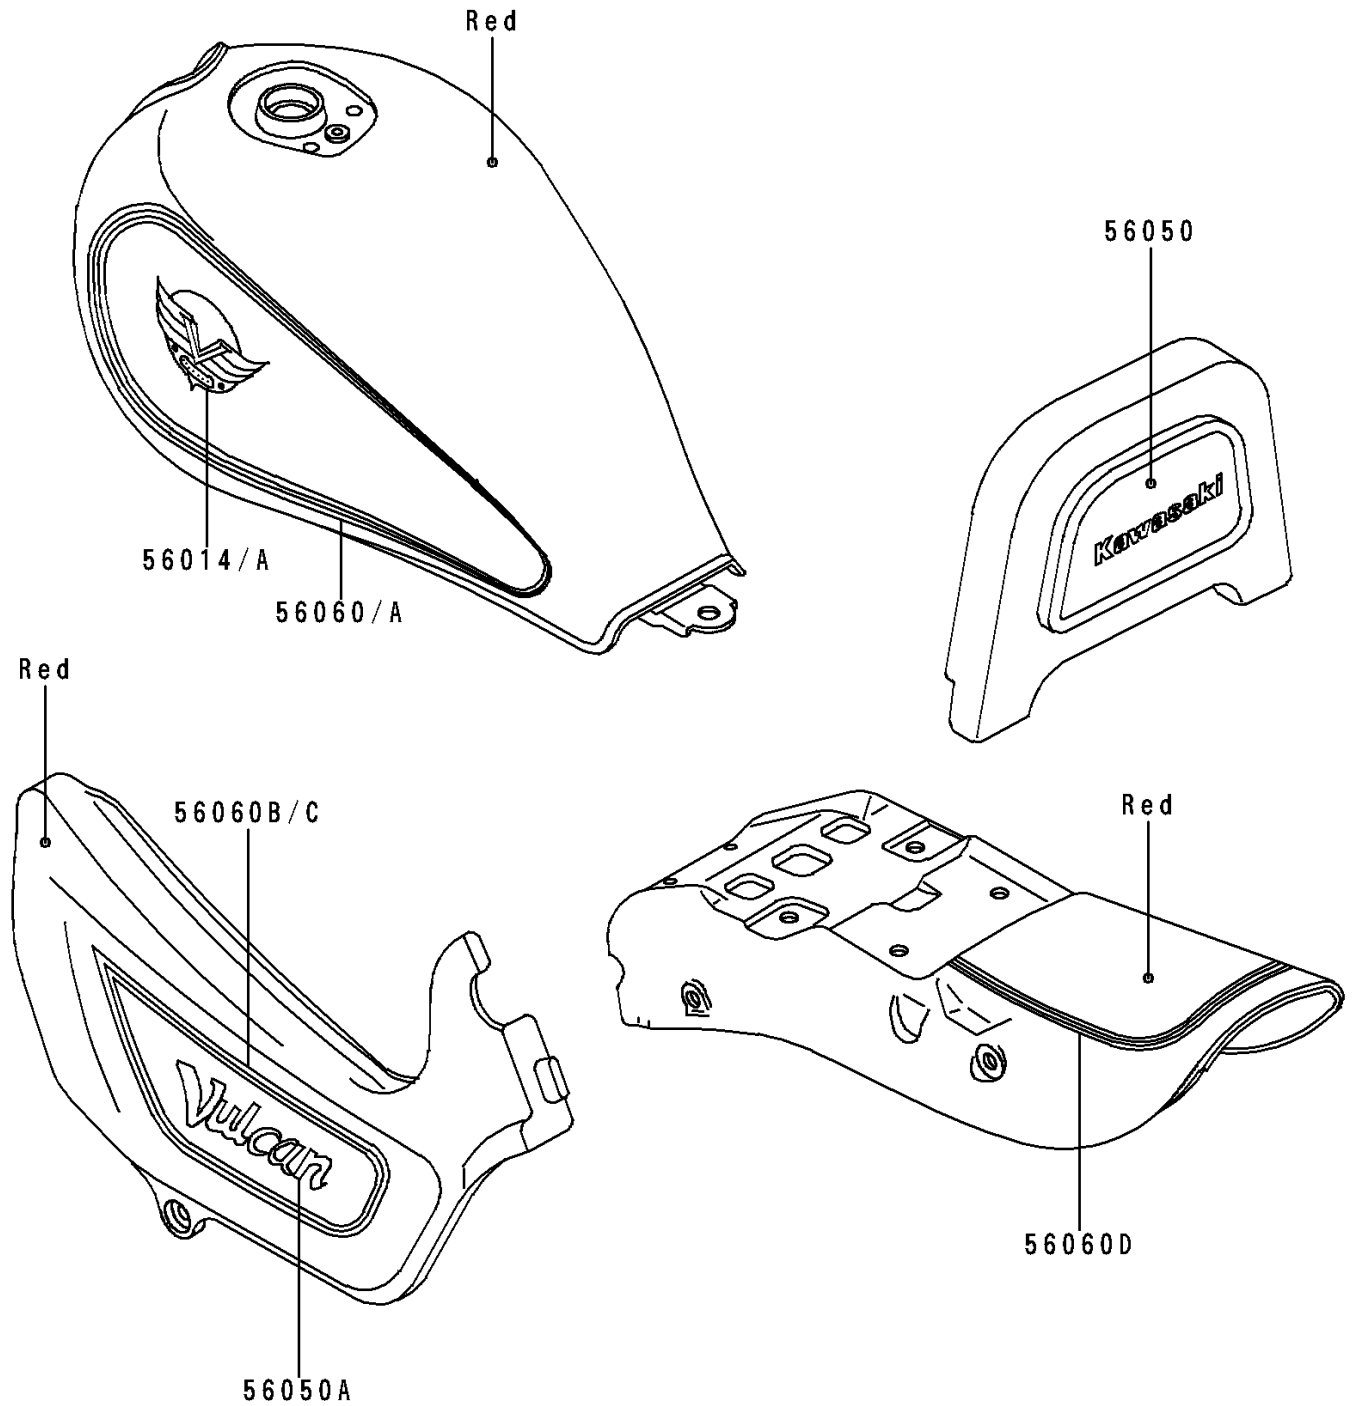

1993 Vulcan 500 PARTS DIAGRAM

Decals(EN500-A4)(Red/Gray)

F2861D

1993 Vulcan 500 PARTS LIST

Decals(EN500-A4)(Red/Gray)

ITEM NAME	PART NUMBER	QUANTITY
EMBLEM,FUEL TANK,LH (Ref # 56014)	56014-1250	1
EMBLEM,FUEL TANK,RH (Ref # 56014A)	56014-1258	1
MARK,BACK REST (Ref # 56050)	56050-1493	1
MARK,SIDE COVER,VULCAN (Ref # 56050A)	56050-1496	2
PATTERN,FUEL TANK,LH (Ref # 56060)	56060-1306	1
PATTERN,FUEL TANK,RH (Ref # 56060A)	56060-1307	1
PATTERN,SIDE COVER,LH (Ref # 56060B)	56060-1308	1
PATTERN,SIDE COVER,RH (Ref # 56060C)	56060-1309	1
PATTERN,RR FENDER (Ref # 56060D)	56060-1310	1