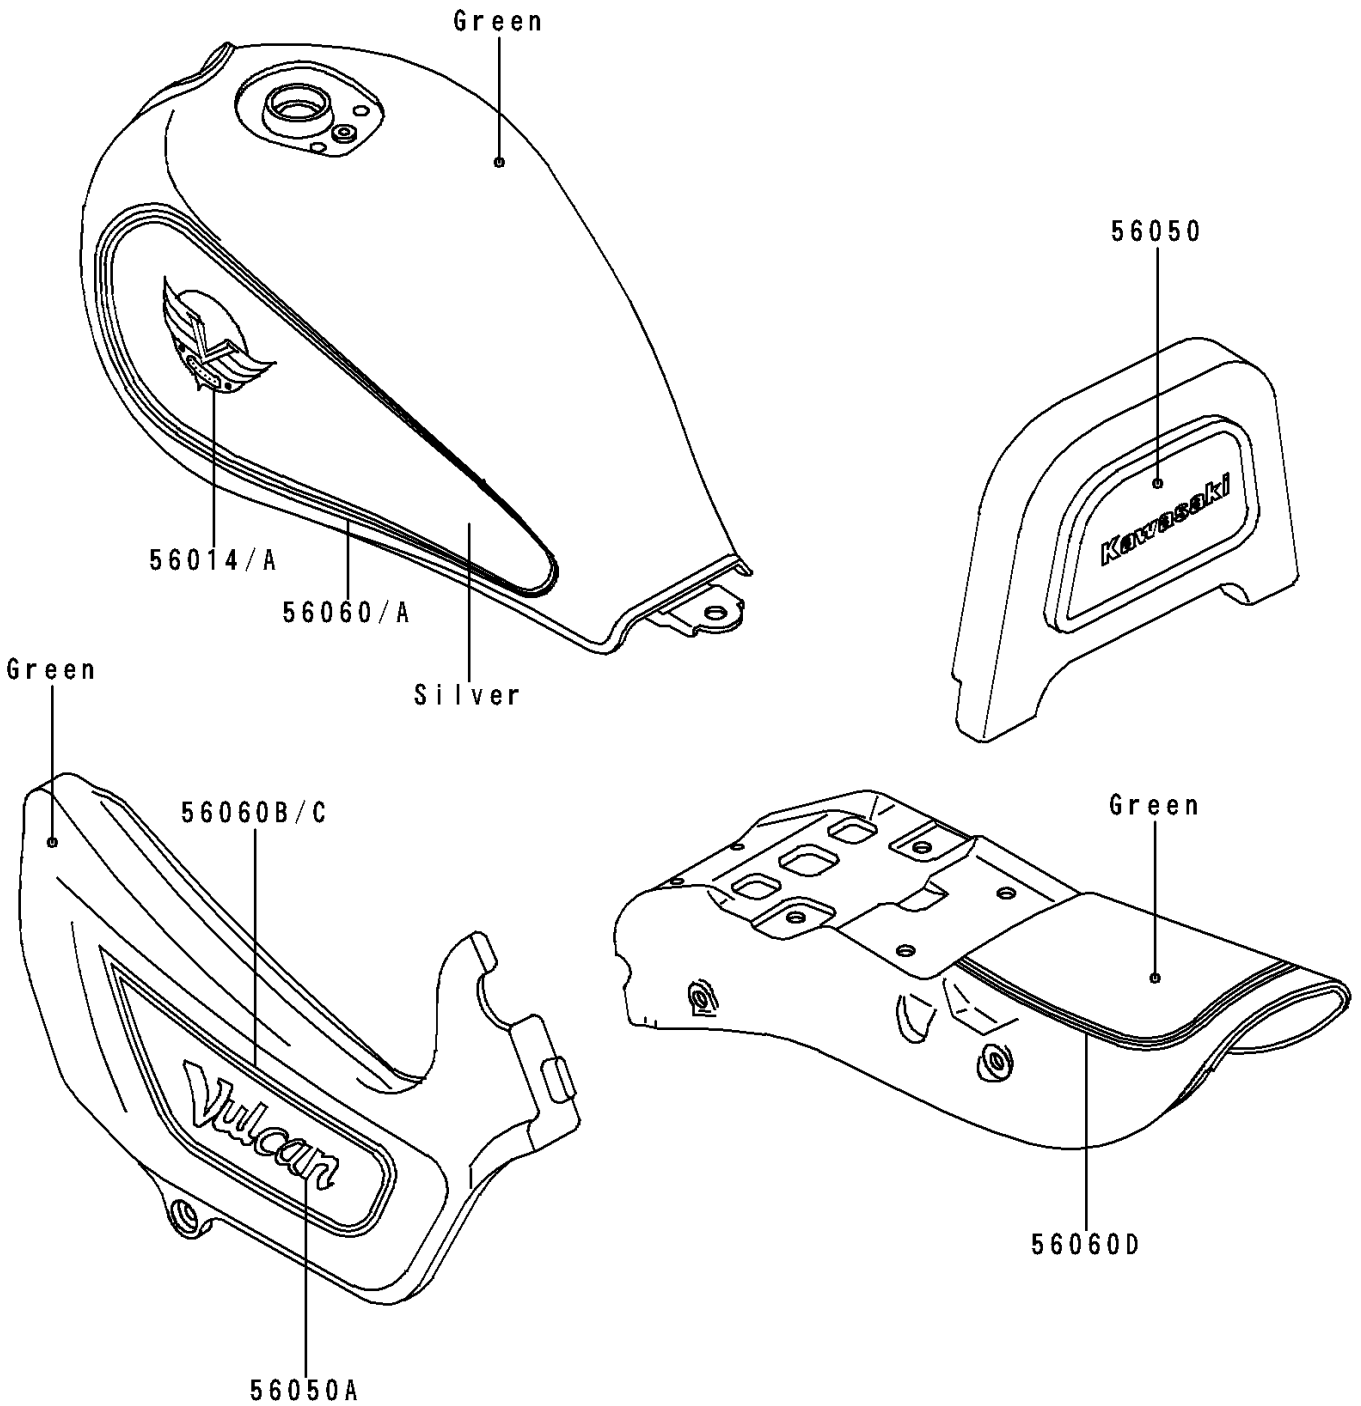

# 1993 Vulcan 500 PARTS DIAGRAM

Decals(EN500-A4)(Green/Silver)

F2861E

# 1993 Vulcan 500 PARTS LIST

Decals(EN500-A4)(Green/Silver)

ITEM NAME	PART NUMBER	QUANTITY
EMBLEM,FUEL TANK,LH (Ref # 56014)	56014-1250	1
EMBLEM,FUEL TANK,RH (Ref # 56014A)	56014-1258	1
MARK,BACK REST (Ref # 56050)	56050-1493	1
MARK,SIDE COVER,VULCAN (Ref # 56050A)	56050-1496	2
PATTERN,FUEL TANK,LH (Ref # 56060)	56060-1311	1
PATTERN,FUEL TANK,RH (Ref # 56060A)	56060-1312	1
PATTERN,SIDE COVER,LH (Ref # 56060B)	56060-1313	1
PATTERN,SIDE COVER,RH (Ref # 56060C)	56060-1314	1
PATTERN,RR FENDER (Ref # 56060D)	56060-1315	1