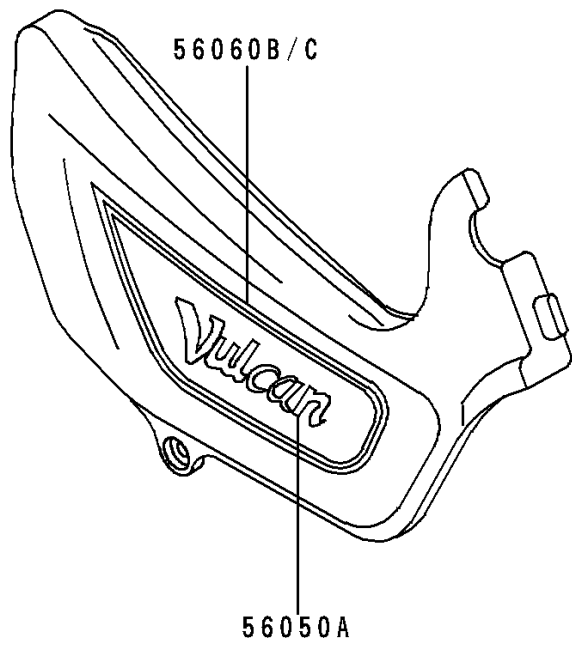

1994 Vulcan 500 PARTS DIAGRAM

Decals(EN500-A5)(Red/Red)

F2861F

1994 Vulcan 500 PARTS LIST

Decals(EN500-A5)(Red/Red)

ITEM NAME	PART NUMBER	QUANTITY
EMBLEM,FUEL TANK,LH (Ref # 56014)	56014-1250	1
EMBLEM,FUEL TANK,RH (Ref # 56014A)	56014-1258	1
MARK,BACK REST (Ref # 56050)	56050-1493	1
MARK,SIDE COVER,VULCAN (Ref # 56050A)	56050-1496	2
PATTERN,FUEL TANK,LH (Ref # 56060)	56060-1737	1
PATTERN,FUEL TANK,RH (Ref # 56060A)	56060-1738	1
PATTERN,SIDE COVER,LH (Ref # 56060B)	56060-1739	1
PATTERN,SIDE COVER,RH (Ref # 56060C)	56060-1740	1
PATTERN,RR FENDER (Ref # 56060D)	56060-1741	1