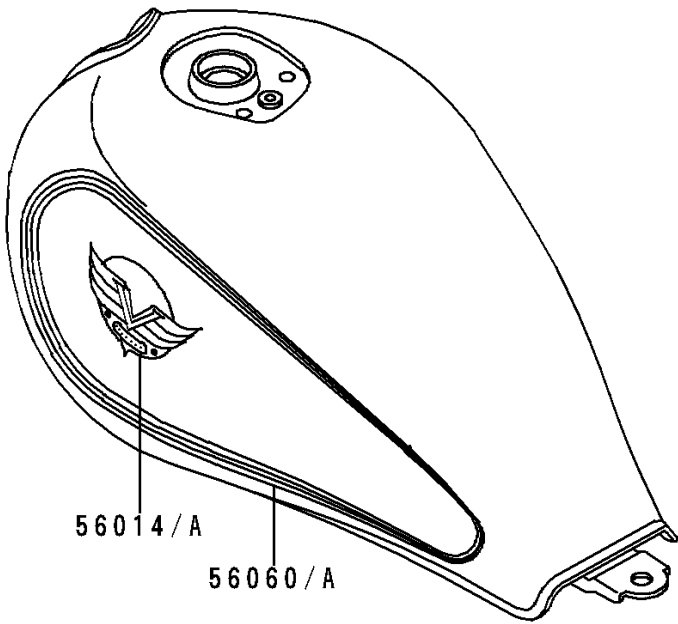

1994 Vulcan 500 PARTS DIAGRAM

Decals(EN500-A5)(Red/Red)

F2861F

1994 Vulcan 500 PARTS LIST

Decals(EN500-A5)(Red/Red)

ITEM NAME	PART NUMBER	QUANTITY
EMBLEM,FUEL TANK,LH (Ref # 56014)	56014-1250	1
EMBLEM,FUEL TANK,RH (Ref # 56014A)	56014-1258	1
MARK,BACK REST (Ref # 56050)	56050-1493	1
MARK,SIDE COVER,VULCAN (Ref # 56050A)	56050-1496	2
PATTERN,FUEL TANK,LH (Ref # 56060)	56060-1737	1
PATTERN,FUEL TANK,RH (Ref # 56060A)	56060-1738	1
PATTERN,SIDE COVER,LH (Ref # 56060B)	56060-1739	1
PATTERN,SIDE COVER,RH (Ref # 56060C)	56060-1740	1
PATTERN,RR FENDER (Ref # 56060D)	56060-1741	1