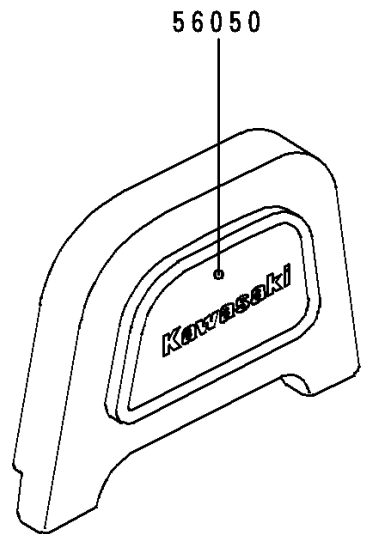

1994 Vulcan 500 PARTS DIAGRAM

Decals(EN500-A5)(Red/Red)

F2861F

1994 Vulcan 500 PARTS LIST

Decals(EN500-A5)(Red/Red)

ITEM NAME	PART NUMBER	QUANTITY
EMBLEM,FUEL TANK,LH (Ref # 56014)	56014-1250	1
EMBLEM,FUEL TANK,RH (Ref # 56014A)	56014-1258	1
MARK,BACK REST (Ref # 56050)	56050-1493	1
MARK,SIDE COVER,VULCAN (Ref # 56050A)	56050-1496	2
PATTERN,FUEL TANK,LH (Ref # 56060)	56060-1737	1
PATTERN,FUEL TANK,RH (Ref # 56060A)	56060-1738	1
PATTERN,SIDE COVER,LH (Ref # 56060B)	56060-1739	1
PATTERN,SIDE COVER,RH (Ref # 56060C)	56060-1740	1
PATTERN,RR FENDER (Ref # 56060D)	56060-1741	1