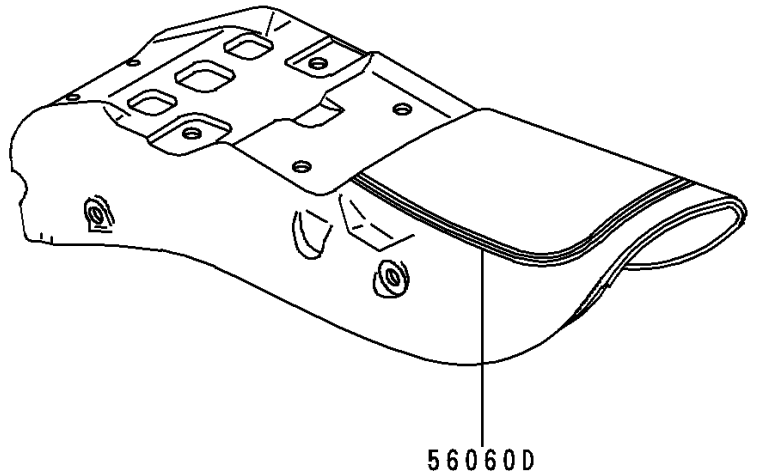

1994 Vulcan 500 PARTS DIAGRAM

Decals(EN500-A5)(Red/Red)

F2861F

1994 Vulcan 500 PARTS LIST

Decals(EN500-A5)(Red/Red)

ITEM NAME	PART NUMBER	QUANTITY
EMBLEM,FUEL TANK,LH (Ref # 56014)	56014-1250	1
EMBLEM,FUEL TANK,RH (Ref # 56014A)	56014-1258	1
MARK,BACK REST (Ref # 56050)	56050-1493	1
MARK,SIDE COVER,VULCAN (Ref # 56050A)	56050-1496	2
PATTERN,FUEL TANK,LH (Ref # 56060)	56060-1737	1
PATTERN,FUEL TANK,RH (Ref # 56060A)	56060-1738	1
PATTERN,SIDE COVER,LH (Ref # 56060B)	56060-1739	1
PATTERN,SIDE COVER,RH (Ref # 56060C)	56060-1740	1
PATTERN,RR FENDER (Ref # 56060D)	56060-1741	1