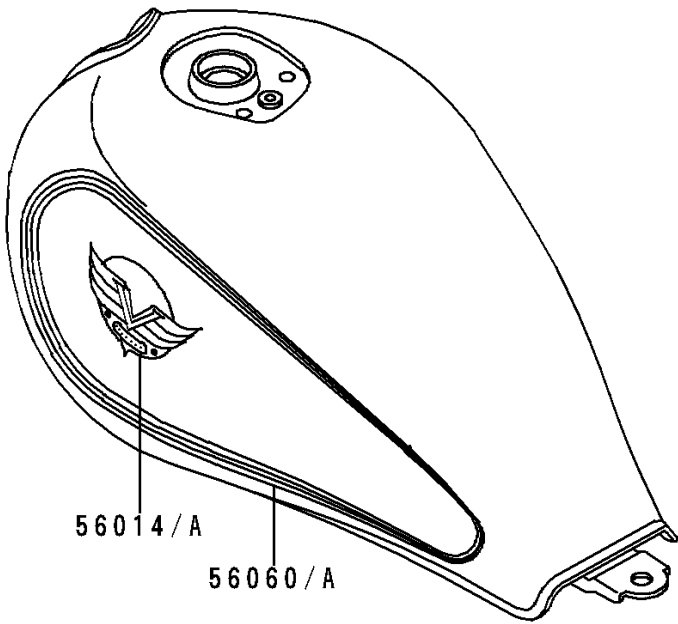

# 1994 Vulcan 500 PARTS DIAGRAM

Decals(EN500-A5)(Green/White)

F28616

# 1994 Vulcan 500 PARTS LIST

Decals(EN500-A5)(Green/White)

ITEM NAME	PART NUMBER	QUANTITY
EMBLEM,FUEL TANK,LH (Ref # 56014)	56014-1250	1
EMBLEM,FUEL TANK,RH (Ref # 56014A)	56014-1258	1
MARK,BACK REST (Ref # 56050)	56050-1493	1
MARK,SIDE COVER,VULCAN (Ref # 56050A)	56050-1496	2
PATTERN,FUEL TANK,LH (Ref # 56060)	56060-1742	1
PATTERN,FUEL TANK,RH (Ref # 56060A)	56060-1743	1
PATTERN,SIDE COVER,LH (Ref # 56060B)	56060-1744	1
PATTERN,SIDE COVER,RH (Ref # 56060C)	56060-1745	1
PATTERN,RR FENDER (Ref # 56060D)	56060-1746	1