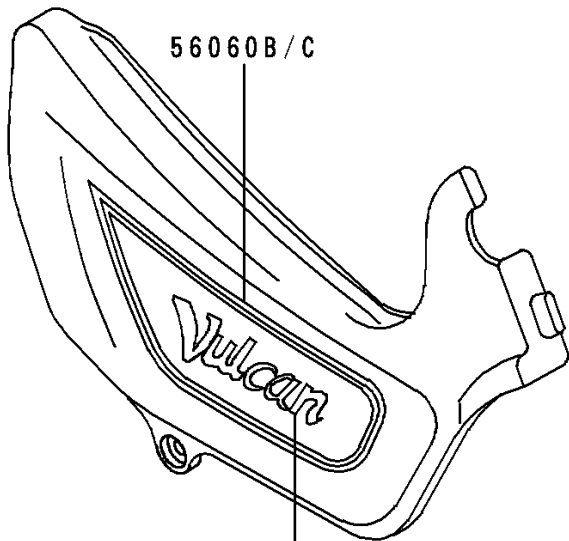

# 1994 Vulcan 500 PARTS DIAGRAM

Decals(EN500-A5)(Green/White)

F28616

# 1994 Vulcan 500 PARTS LIST

Decals(EN500-A5)(Green/White)

ITEM NAME	PART NUMBER	QUANTITY
EMBLEM,FUEL TANK,LH (Ref # 56014)	56014-1250	1
EMBLEM,FUEL TANK,RH (Ref # 56014A)	56014-1258	1
MARK,BACK REST (Ref # 56050)	56050-1493	1
MARK,SIDE COVER,VULCAN (Ref # 56050A)	56050-1496	2
PATTERN,FUEL TANK,LH (Ref # 56060)	56060-1742	1
PATTERN,FUEL TANK,RH (Ref # 56060A)	56060-1743	1
PATTERN,SIDE COVER,LH (Ref # 56060B)	56060-1744	1
PATTERN,SIDE COVER,RH (Ref # 56060C)	56060-1745	1
PATTERN,RR FENDER (Ref # 56060D)	56060-1746	1