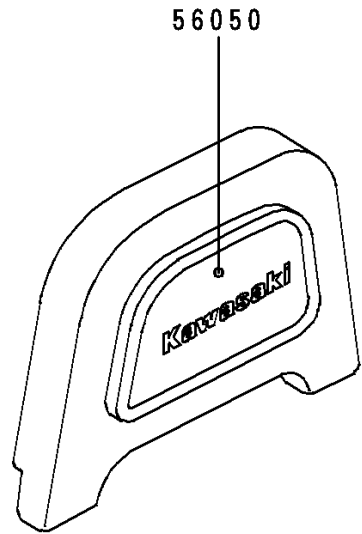

# 1994 Vulcan 500 PARTS DIAGRAM

Decals(EN500-A5)(Green/White)

F28616

# 1994 Vulcan 500 PARTS LIST

Decals(EN500-A5)(Green/White)

ITEM NAME	PART NUMBER	QUANTITY
EMBLEM,FUEL TANK,LH (Ref # 56014)	56014-1250	1
EMBLEM,FUEL TANK,RH (Ref # 56014A)	56014-1258	1
MARK,BACK REST (Ref # 56050)	56050-1493	1
MARK,SIDE COVER,VULCAN (Ref # 56050A)	56050-1496	2
PATTERN,FUEL TANK,LH (Ref # 56060)	56060-1742	1
PATTERN,FUEL TANK,RH (Ref # 56060A)	56060-1743	1
PATTERN,SIDE COVER,LH (Ref # 56060B)	56060-1744	1
PATTERN,SIDE COVER,RH (Ref # 56060C)	56060-1745	1
PATTERN,RR FENDER (Ref # 56060D)	56060-1746	1