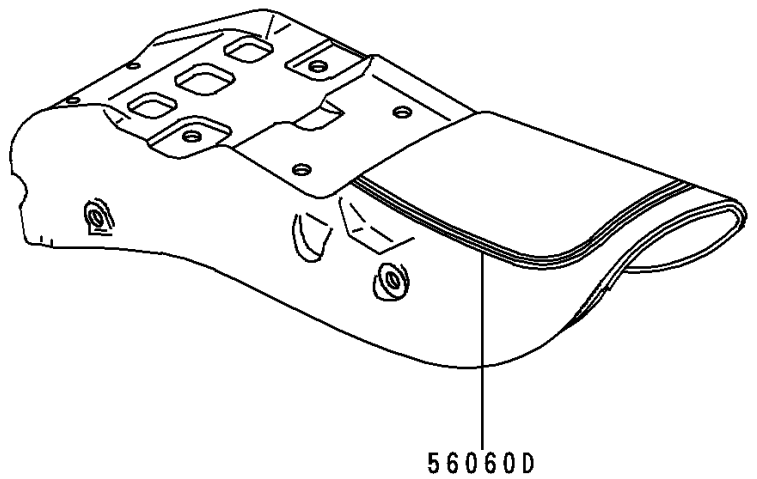

# 1994 Vulcan 500 PARTS DIAGRAM

Decals(EN500-A5)(Green/White)

F28616

# 1994 Vulcan 500 PARTS LIST

Decals(EN500-A5)(Green/White)

ITEM NAME	PART NUMBER	QUANTITY
EMBLEM,FUEL TANK,LH (Ref # 56014)	56014-1250	1
EMBLEM,FUEL TANK,RH (Ref # 56014A)	56014-1258	1
MARK,BACK REST (Ref # 56050)	56050-1493	1
MARK,SIDE COVER,VULCAN (Ref # 56050A)	56050-1496	2
PATTERN,FUEL TANK,LH (Ref # 56060)	56060-1742	1
PATTERN,FUEL TANK,RH (Ref # 56060A)	56060-1743	1
PATTERN,SIDE COVER,LH (Ref # 56060B)	56060-1744	1
PATTERN,SIDE COVER,RH (Ref # 56060C)	56060-1745	1
PATTERN,RR FENDER (Ref # 56060D)	56060-1746	1