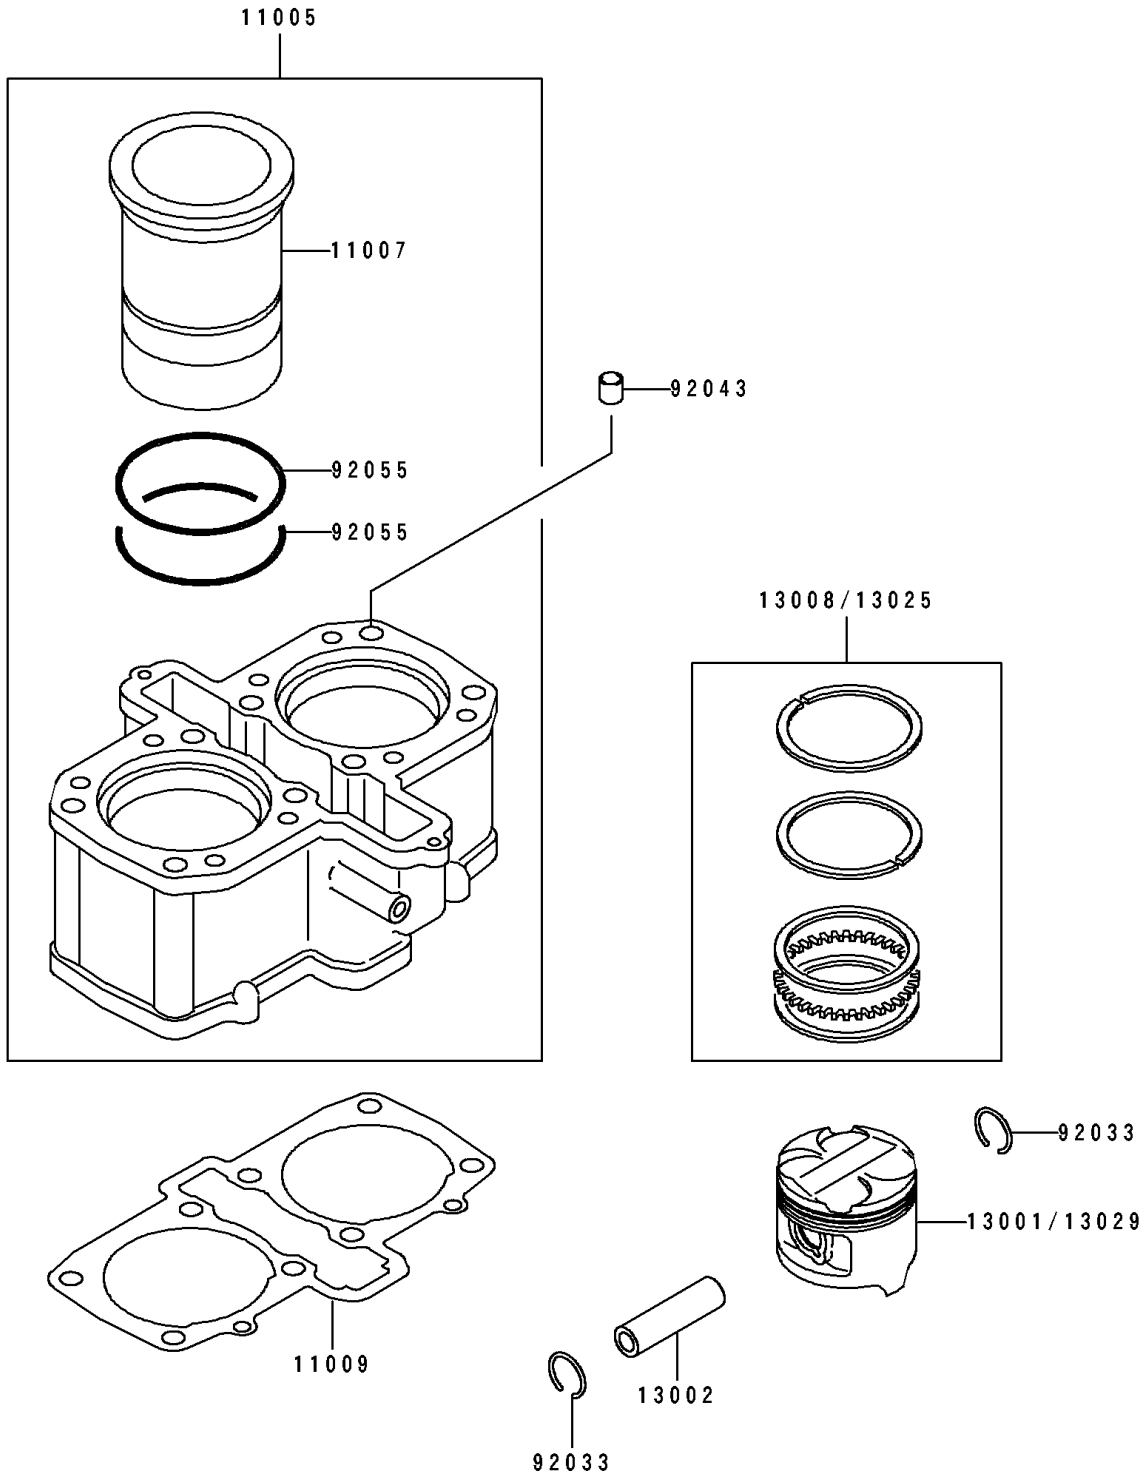

1996 Vulcan 500 PARTS DIAGRAM

Cylinder/Piston(s)

E1120

1996 Vulcan 500 PARTS LIST

Cylinder/Piston(s)

ITEM NAME	PART NUMBER	QUANTITY
CYLINDER-ENGINE (Ref # 11005)	11005-1626	1
LINER-CYLINDER (Ref # 11007)	11007-1096	2
GASKET,CYLINDER BASE (Ref # 11009)	11009-1640	1
PISTON-ENGINE,STD (Ref # 13001)	13001-1251	2
PIN-PISTON (Ref # 13002)	13002-1058	2
RING-SET-PISTON,STD (Ref # 13008)	13008-1084	2
RING-SET-PISTON L,O/S 0.50 (Ref # 13025)	13025-1084	AR
PISTON-ENGINE L,O/S 0.50 (Ref # 13029)	13029-1160	AR
RING-SNAP,20.5X1.2 (Ref # 92033)	92033-1099	4
PIN,11.5X14X14 (Ref # 92043)	92043-1279	2
RING-O (Ref # 92055)	92055-1247	4