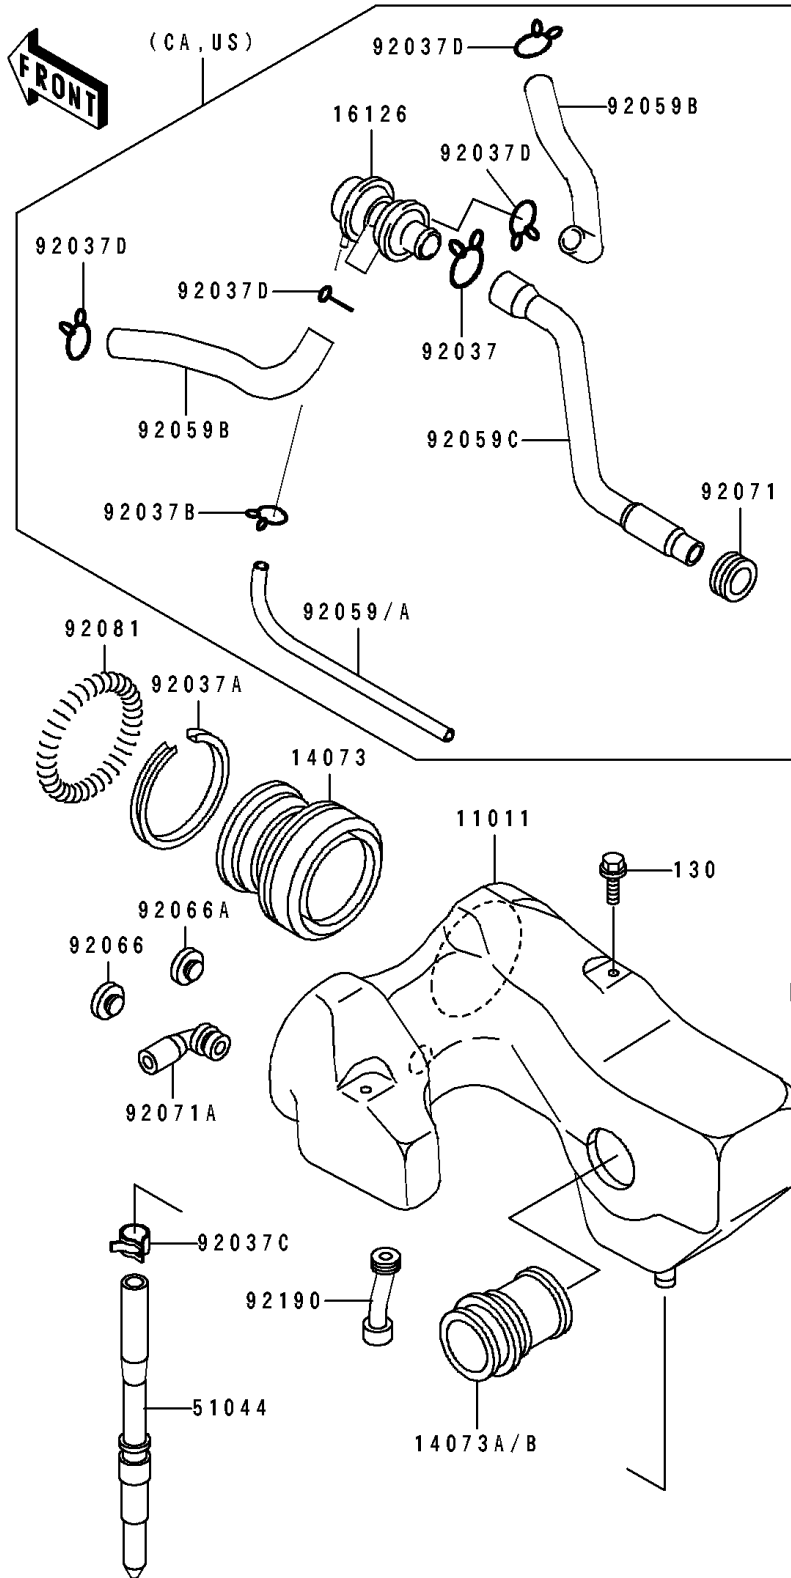

1995 Vulcan 500 PARTS DIAGRAM

Air Cleaner

E1130

1995 Vulcan 500 PARTS LIST

Air Cleaner

ITEM NAME	PART NUMBER	QUANTITY
CASE-AIR FILTER (Ref # 11011)	11011-1331	1
CAP,AIR FILTER (Ref # 11012)	11012-1727	1
ELEMENT-AIR FILTER (Ref # 11013)	11013-1185	1
DUCT,CARBURETOR (Ref # 14073)	14073-1413	2
DUCT,AIR INTAKE (Ref # 14073A)	14073-1425	1
DUCT,AIR INTAKE (Ref # 14073B)	14073-1439	1
VALVE,AIR SWITCH (Ref # 16126)	16126-1014	1
TUBE-ASSY,DRAIN (Ref # 51044)	51044-1084	1
CLAMP,TUBE (Ref # 92037)	92037-1076	1
CLAMP,69MM (Ref # 92037A)	92037-1631	2
CLAMP (Ref # 92037B)	92037-1712	1
CLAMP (Ref # 92037C)	92037-1861	1
CLAMP,TUBE (Ref # 92037D)	92037-213	4
TUBE,4X9X220 (Ref # 92059)	92059-1040	1
TUBE,4X9X290 (Ref # 92059A)	92059-1043	1
TUBE,AIR SWITCH VALVE (Ref # 92059B)	92059-1529	2
TUBE,AIR SWITCH VALVE (Ref # 92059C)	92059-1530	1
PLUG,17MM (Ref # 92066)	92066-1320	1
PLUG,25MM (Ref # 92066A)	92066-1321	1
GROMMET,AIR FILTER (Ref # 92071)	92071-1028	1
GROMMET,AIR FILTER (Ref # 92071A)	92071-1114	1
SPRING,COIL,BLACK (Ref # 92081)	92081-1457	2
TUBE,BREATHER (Ref # 92190)	92190-1071	1
BOLT-FLANGED (Ref # 130)	130D0610	2
BOLT-FLANGED (Ref # 130A)	130D0612	3