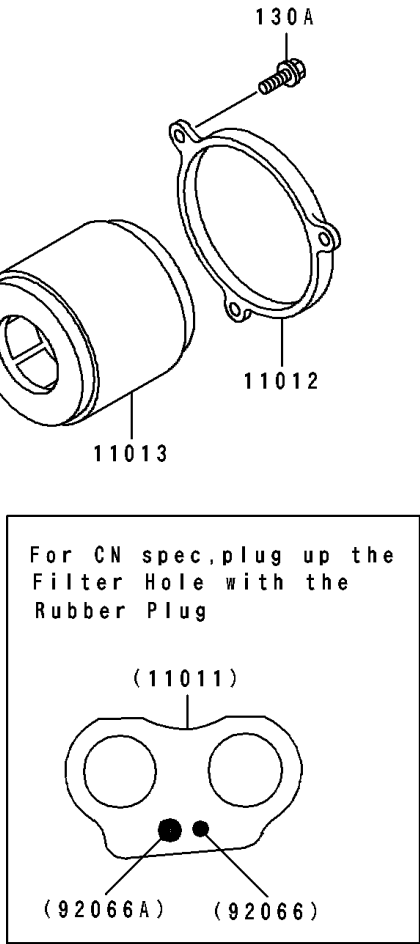

1995 Vulcan 500 PARTS DIAGRAM

Air Cleaner

E1130

1995 Vulcan 500 PARTS LIST

Air Cleaner

ITEM NAME	PART NUMBER	QUANTITY
CASE-AIR FILTER (Ref # 11011)	11011-1331	1
CAP,AIR FILTER (Ref # 11012)	11012-1727	1
ELEMENT-AIR FILTER (Ref # 11013)	11013-1185	1
DUCT,CARBURETOR (Ref # 14073)	14073-1413	2
DUCT,AIR INTAKE (Ref # 14073A)	14073-1425	1
DUCT,AIR INTAKE (Ref # 14073B)	14073-1439	1
VALVE,AIR SWITCH (Ref # 16126)	16126-1014	1
TUBE-ASSY,DRAIN (Ref # 51044)	51044-1084	1
CLAMP,TUBE (Ref # 92037)	92037-1076	1
CLAMP,69MM (Ref # 92037A)	92037-1631	2
CLAMP (Ref # 92037B)	92037-1712	1
CLAMP (Ref # 92037C)	92037-1861	1
CLAMP,TUBE (Ref # 92037D)	92037-213	4
TUBE,4X9X220 (Ref # 92059)	92059-1040	1
TUBE,4X9X290 (Ref # 92059A)	92059-1043	1
TUBE,AIR SWITCH VALVE (Ref # 92059B)	92059-1529	2
TUBE,AIR SWITCH VALVE (Ref # 92059C)	92059-1530	1
PLUG,17MM (Ref # 92066)	92066-1320	1
PLUG,25MM (Ref # 92066A)	92066-1321	1
GROMMET,AIR FILTER (Ref # 92071)	92071-1028	1
GROMMET,AIR FILTER (Ref # 92071A)	92071-1114	1
SPRING,COIL,BLACK (Ref # 92081)	92081-1457	2
TUBE,BREATHER (Ref # 92190)	92190-1071	1
BOLT-FLANGED (Ref # 130)	130D0610	2
BOLT-FLANGED (Ref # 130A)	130D0612	3