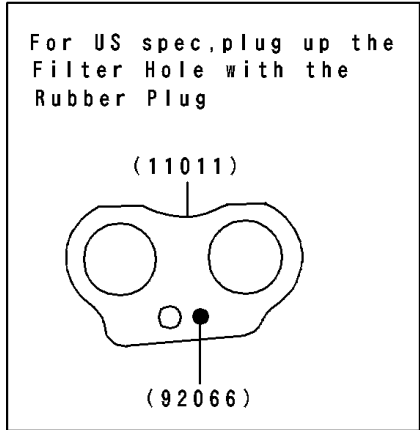

1995 Vulcan 500 PARTS DIAGRAM

Air Cleaner

E1130

1995 Vulcan 500 PARTS LIST

Air Cleaner

ITEM NAME	PART NUMBER	QUANTITY
CASE-AIR FILTER (Ref # 11011)	11011-1331	1
CAP,AIR FILTER (Ref # 11012)	11012-1727	1
ELEMENT-AIR FILTER (Ref # 11013)	11013-1185	1
DUCT,CARBURETOR (Ref # 14073)	14073-1413	2
DUCT,AIR INTAKE (Ref # 14073A)	14073-1425	1
DUCT,AIR INTAKE (Ref # 14073B)	14073-1439	1
VALVE,AIR SWITCH (Ref # 16126)	16126-1014	1
TUBE-ASSY,DRAIN (Ref # 51044)	51044-1084	1
CLAMP,TUBE (Ref # 92037)	92037-1076	1
CLAMP,69MM (Ref # 92037A)	92037-1631	2
CLAMP (Ref # 92037B)	92037-1712	1
CLAMP (Ref # 92037C)	92037-1861	1
CLAMP,TUBE (Ref # 92037D)	92037-213	4
TUBE,4X9X220 (Ref # 92059)	92059-1040	1
TUBE,4X9X290 (Ref # 92059A)	92059-1043	1
TUBE,AIR SWITCH VALVE (Ref # 92059B)	92059-1529	2
TUBE,AIR SWITCH VALVE (Ref # 92059C)	92059-1530	1
PLUG,17MM (Ref # 92066)	92066-1320	1
PLUG,25MM (Ref # 92066A)	92066-1321	1
GROMMET,AIR FILTER (Ref # 92071)	92071-1028	1
GROMMET,AIR FILTER (Ref # 92071A)	92071-1114	1
SPRING,COIL,BLACK (Ref # 92081)	92081-1457	2
TUBE,BREATHER (Ref # 92190)	92190-1071	1
BOLT-FLANGED (Ref # 130)	130D0610	2
BOLT-FLANGED (Ref # 130A)	130D0612	3