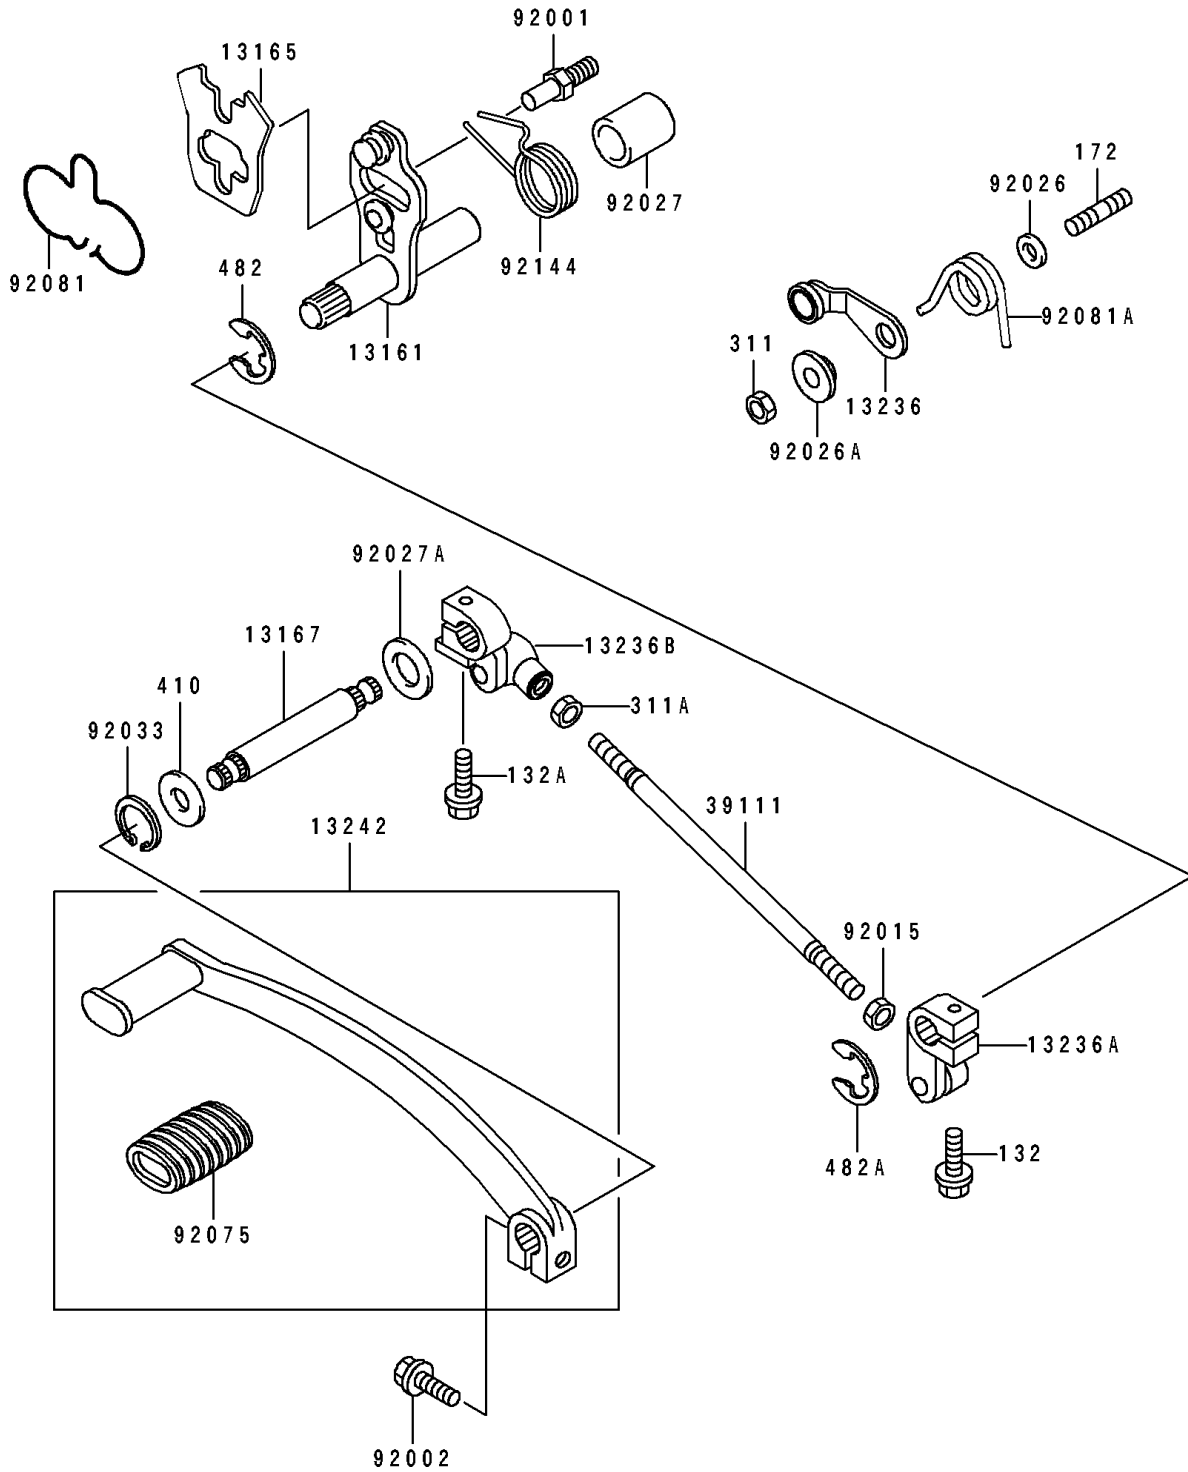

# 1996 Vulcan 500 PARTS DIAGRAM

## Gear Change Mechanism

E1370

# 1996 Vulcan 500 PARTS LIST

Gear Change Mechanism

ITEM NAME	PART NUMBER	QUANTITY
-----------	-------------	----------