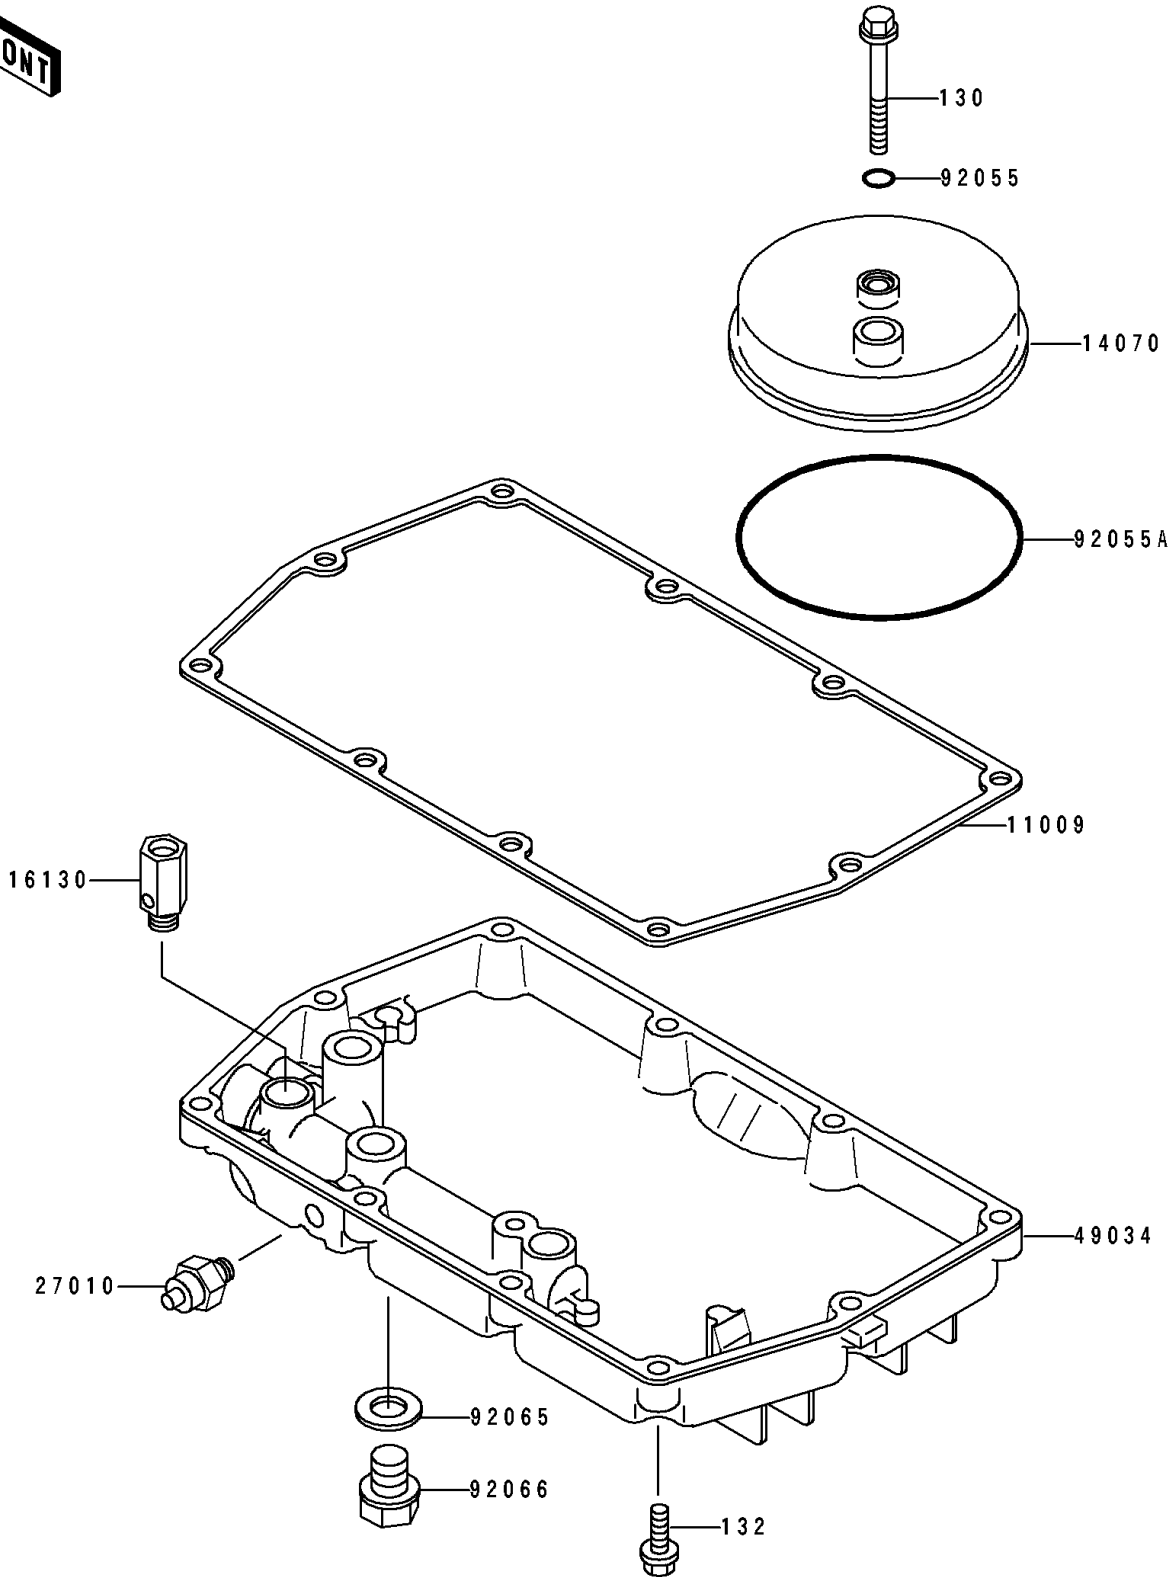

# 1995 Vulcan 500 PARTS DIAGRAM

Breather Cover/Oil Pan

E 1432

# 1995 Vulcan 500 PARTS LIST

## Breather Cover/Oil Pan

ITEM NAME	PART NUMBER	QUANTITY
GASKET,OIL PAN (Ref # 11009)	11009-1837	1
BODY-BREATHER (Ref # 14070)	14070-1082	1
VALVE-ASSY-RELIEF (Ref # 16130)	16130-1001	1
SWITCH,OIL PRESSURE (Ref # 27010)	27010-1313	1
PAN-OIL (Ref # 49034)	49034-1108	1
RING-O,6MM (Ref # 92055)	92055-1089	1
RING-O,BREATHER BODY (Ref # 92055A)	92055-1284	1
GASKET,12X22X2,DRAIN PLUG (Ref # 92065)	92065-097	1
PLUG,OIL DRAIN,12X15 (Ref # 92066)	92066-1174	1
BOLT-FLANGED (Ref # 130)	130Y0645	1
BOLT-FLANGED-SMALL (Ref # 132)	132Y0625	10