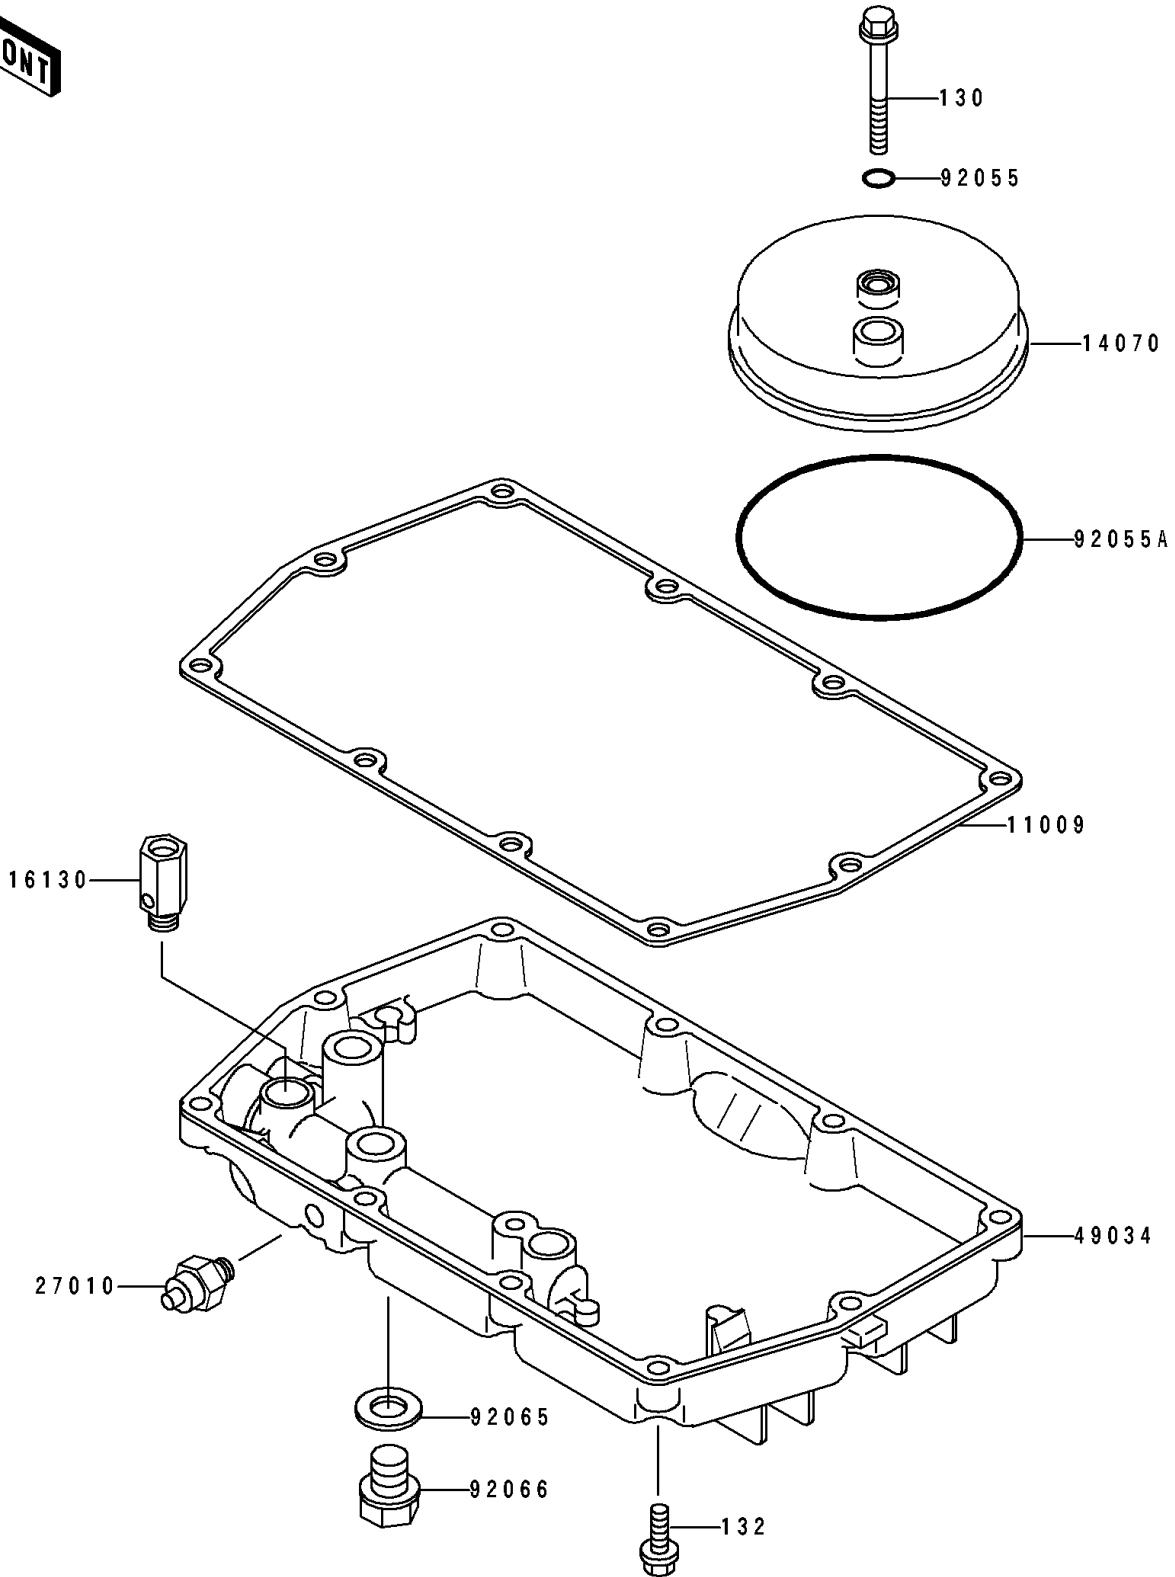

1996 Vulcan 500 PARTS DIAGRAM

Breather Cover/Oil Pan

E 1432

1996 Vulcan 500 PARTS LIST

Breather Cover/Oil Pan

ITEM NAME	PART NUMBER	QUANTITY
GASKET,OIL PAN (Ref # 11009)	11009-1837	1
BODY-BREATHER (Ref # 14070)	14070-1082	1
VALVE-ASSY-RELIEF (Ref # 16130)	16130-1001	1
SWITCH,OIL PRESSURE (Ref # 27010)	27010-1313	1
PAN-OIL (Ref # 49034)	49034-1108	1
RING-O,6MM (Ref # 92055)	92055-1089	1
RING-O,BREATHER BODY (Ref # 92055A)	92055-1284	1
GASKET,12X22X2,DRAIN PLUG (Ref # 92065)	92065-097	1
PLUG,OIL DRAIN,12X15 (Ref # 92066)	92066-1174	1
BOLT-FLANGED (Ref # 130)	130Y0645	1
BOLT-FLANGED-SMALL (Ref # 132)	132Y0625	10