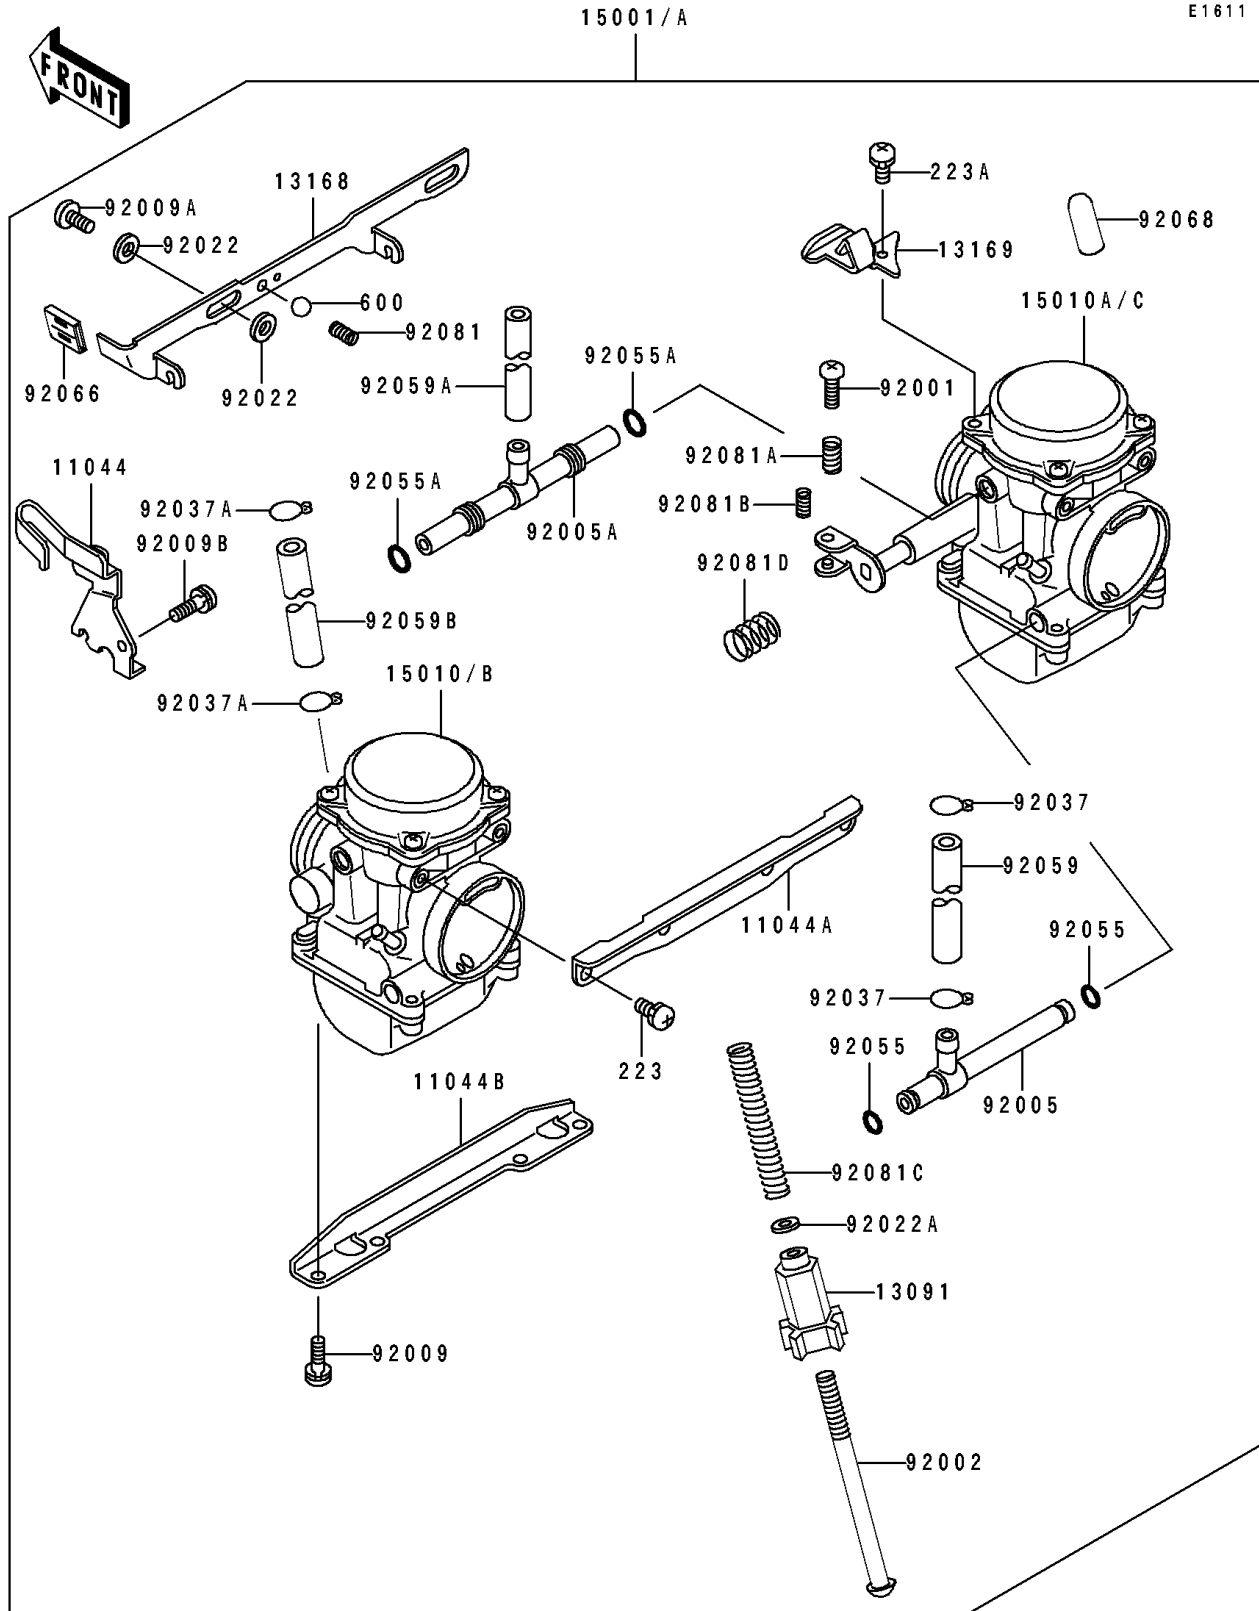

1995 Vulcan 500 PARTS DIAGRAM

Carburetor

1995 Vulcan 500 PARTS LIST

Carburetor

ITEM NAME	PART NUMBER	QUANTITY
BRACKET,THROTTLE CABLE (Ref # 11044)	11044-1312	1
BRACKET,CARBURETOR STAY,UPP (Ref # 11044A)	11044-1313	1
BRACKET,CARBURETOR STAY,6MM (Ref # 11044B)	11044-1314	1
HOLDER,THROTTLE STOP SCREW (Ref # 13091)	13091-1382	1
LEVER,STARTER (Ref # 13168)	13168-1444	1
PLATE (Ref # 13169)	13169-1955	1
CARBURETOR-ASSY (Ref # 15001)	15001-1568	1
CARBURETOR-ASSY (Ref # 15001A)	15001-1573	1
CARBURETOR,LH (Ref # 15010)	15010-1053	1
CARBURETOR,RH (Ref # 15010A)	15010-1054	1
CARBURETOR,LH (Ref # 15010B)	15010-1055	1
CARBURETOR,RH (Ref # 15010C)	15010-1056	1
BOLT,THROTTLE ADJUST (Ref # 92001)	92001-1998	1
BOLT,THROTTLE STOP SCREW (Ref # 92002)	92002-1552	1
FITTING (Ref # 92005)	92005-1133	1
FITTING (Ref # 92005A)	92005-1134	1
SCREW,6X16 (Ref # 92009)	92009-1129	4
SCREW (Ref # 92009A)	92009-1262	2
SCREW,5X10 (Ref # 92009B)	92009-1365	1
WASHER,6.1X11X0.8,POLYACETAL (Ref # 92022)	92022-1199	4
WASHER,PLAIN,STOP SPRING (Ref # 92022A)	92022-1480	1
CLAMP,FUEL TUBE (Ref # 92037)	92037-1075	2
CLAMP,TUBE (Ref # 92037A)	92037-1477	2
RING-O (Ref # 92055)	92055-1004	2
RING-O,FUEL FITTING (Ref # 92055A)	92055-1223	2
TUBE,7.3X12.5X180 (Ref # 92059)	92059-1597	1
TUBE,6.5X9.5X260 (Ref # 92059A)	92059-1598	1
TUBE,5X9X75 (Ref # 92059B)	92059-1599	1
PLUG,STARTER LEVER (Ref # 92066)	92066-1157	1

1995 Vulcan 500 PARTS LIST

Carburetor

ITEM NAME	PART NUMBER	QUANTITY
PLUG,12X25 (Ref # 92068)	92068-006	1
SPRING,SHAFT STOP (Ref # 92081)	92081-1619	1
SPRING,THROTTLE ADJUST UPP (Ref # 92081A)	92081-1620	1
SPRING,THROTTLE ADJUST LWR (Ref # 92081B)	92081-1621	1
SPRING,THROTTLE STOP SCREW (Ref # 92081C)	92081-1875	1
SPRING (Ref # 92081D)	92081-1876	1
SCREW-PAN-WS-CROS (Ref # 223)	223C0510	4
SCREW-PAN-WS-CROS (Ref # 223A)	223D0410	1
BALL-STEEL,3/16" (Ref # 600)	600A0600	1