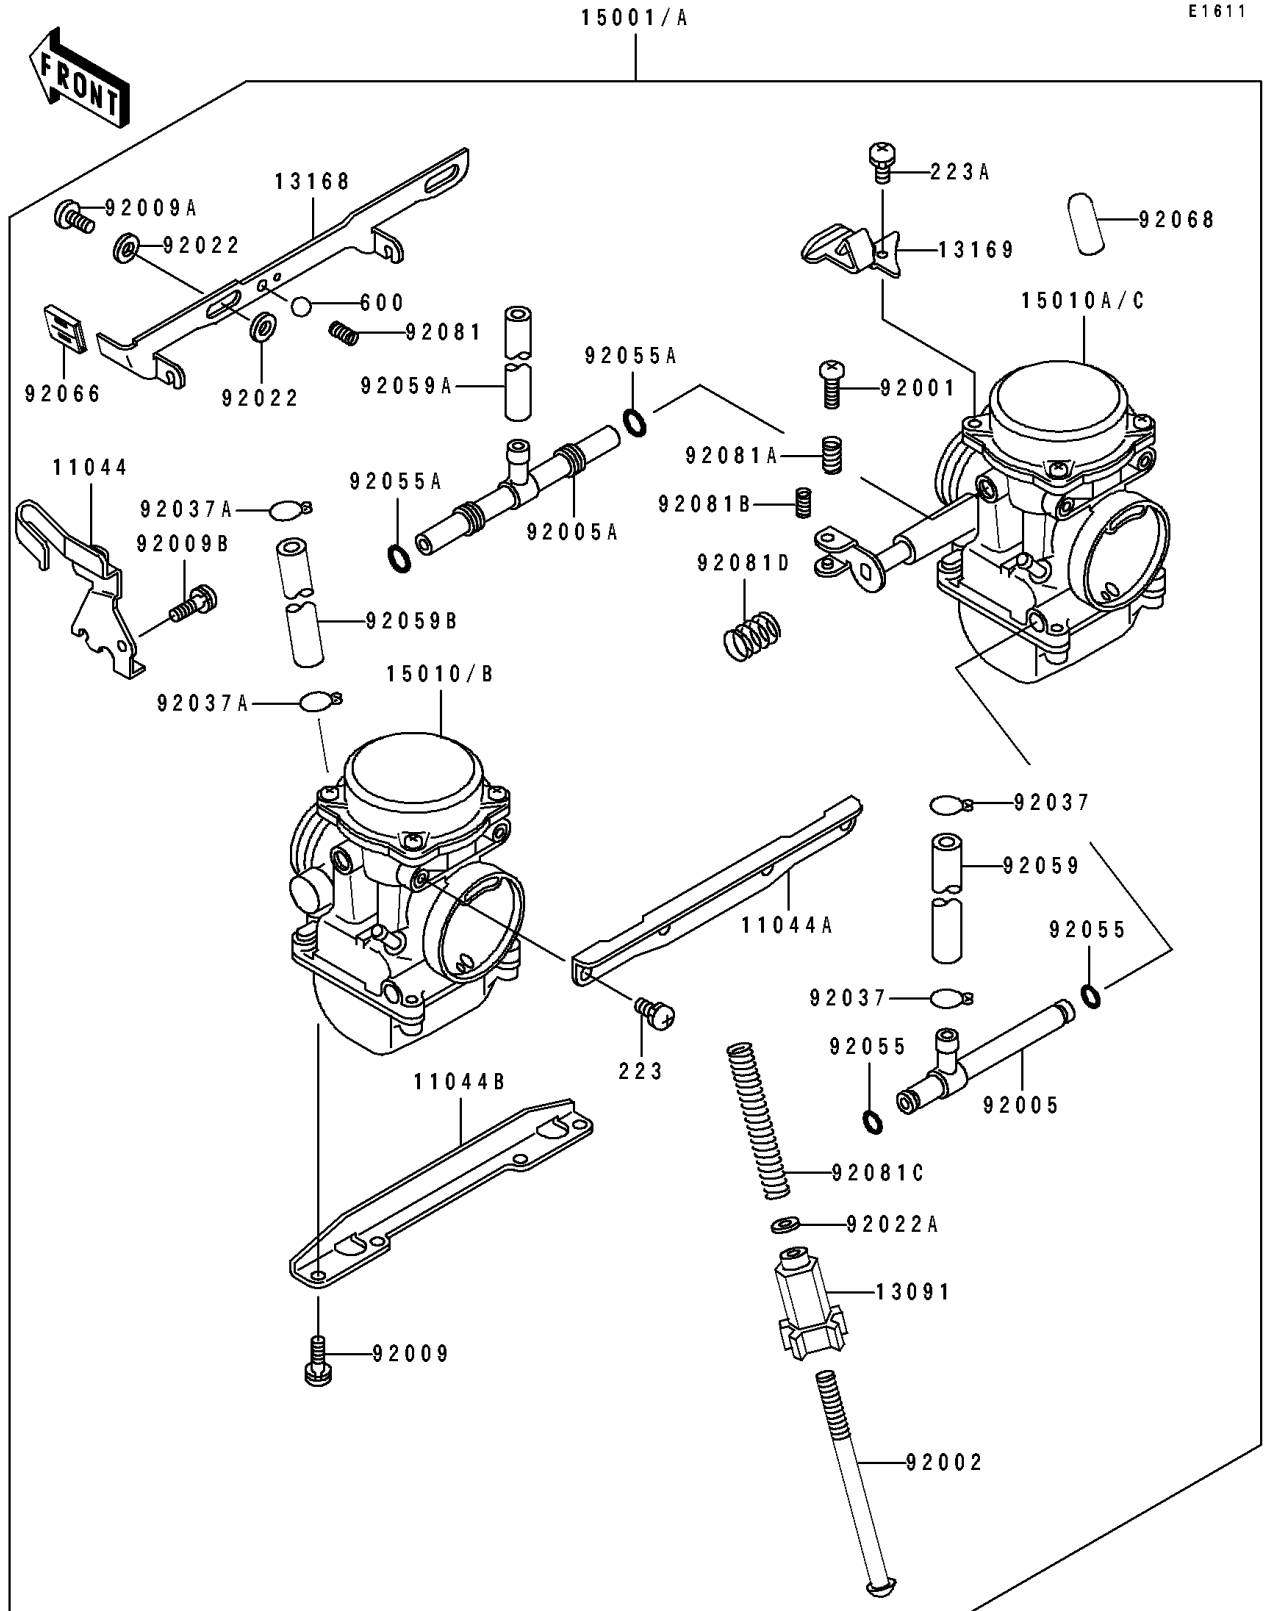

# 1996 Vulcan 500 PARTS DIAGRAM

Carburetor

## Carburetor

ITEM NAME	PART NUMBER	QUANTITY
BRACKET,THROTTLE CABLE (Ref # 11044)	11044-1312	1
BRACKET,CARBURETOR STAY,UPP (Ref # 11044A)	11044-1313	1
BRACKET,CARBURETOR STAY,6MM (Ref # 11044B)	11044-1314	1
HOLDER,THROTTLE STOP SCREW (Ref # 13091)	13091-1382	1
LEVER,STARTER (Ref # 13168)	13168-1444	1
PLATE (Ref # 13169)	13169-1955	1
CARBURETOR-ASSY (Ref # 15001)	15001-1568	1
CARBURETOR,LH (Ref # 15010B)	15010-1055	1
CARBURETOR,RH (Ref # 15010C)	15010-1056	1
BOLT,THROTTLE ADJUST (Ref # 92001)	92001-1998	1
BOLT,THROTTLE STOP SCREW (Ref # 92002)	92002-1552	1
FITTING (Ref # 92005)	92005-1133	1
FITTING (Ref # 92005A)	92005-1134	1
SCREW,6X16 (Ref # 92009)	92009-1129	4
SCREW (Ref # 92009A)	92009-1262	2
SCREW,5X10 (Ref # 92009B)	92009-1365	1
WASHER,6.1X11X0.8,POLYACETAL (Ref # 92022)	92022-1199	4
WASHER,PLAIN,STOP SPRING (Ref # 92022A)	92022-1480	1
CLAMP,FUEL TUBE (Ref # 92037)	92037-1075	2
CLAMP,TUBE (Ref # 92037A)	92037-1477	2
RING-O (Ref # 92055)	92055-1004	2
RING-O,FUEL FITTING (Ref # 92055A)	92055-1223	2
TUBE,7.3X12.5X180 (Ref # 92059)	92059-1597	1
TUBE,6.5X9.5X260 (Ref # 92059A)	92059-1598	1
TUBE,5X9X75 (Ref # 92059B)	92059-1599	1
PLUG,STARTER LEVER (Ref # 92066)	92066-1157	1
SPRING,SHAFT STOP (Ref # 92081)	92081-1619	1
SPRING,THROTTLE ADJUST UPP (Ref # 92081A)	92081-1620	1
SPRING,THROTTLE ADJUST LWR (Ref # 92081B)	92081-1621	1

# 1996 Vulcan 500 PARTS LIST

## Carburetor

ITEM NAME	PART NUMBER	QUANTITY
SPRING,THROTTLE STOP SCREW (Ref # 92081C)	92081-1875	1
SPRING (Ref # 92081D)	92081-1876	1
SCREW-PAN-WS-CROS (Ref # 223)	223C0510	4
SCREW-PAN-WS-CROS (Ref # 223A)	223D0410	1
BALL-STEEL,3/16" (Ref # 600)	600A0600	1