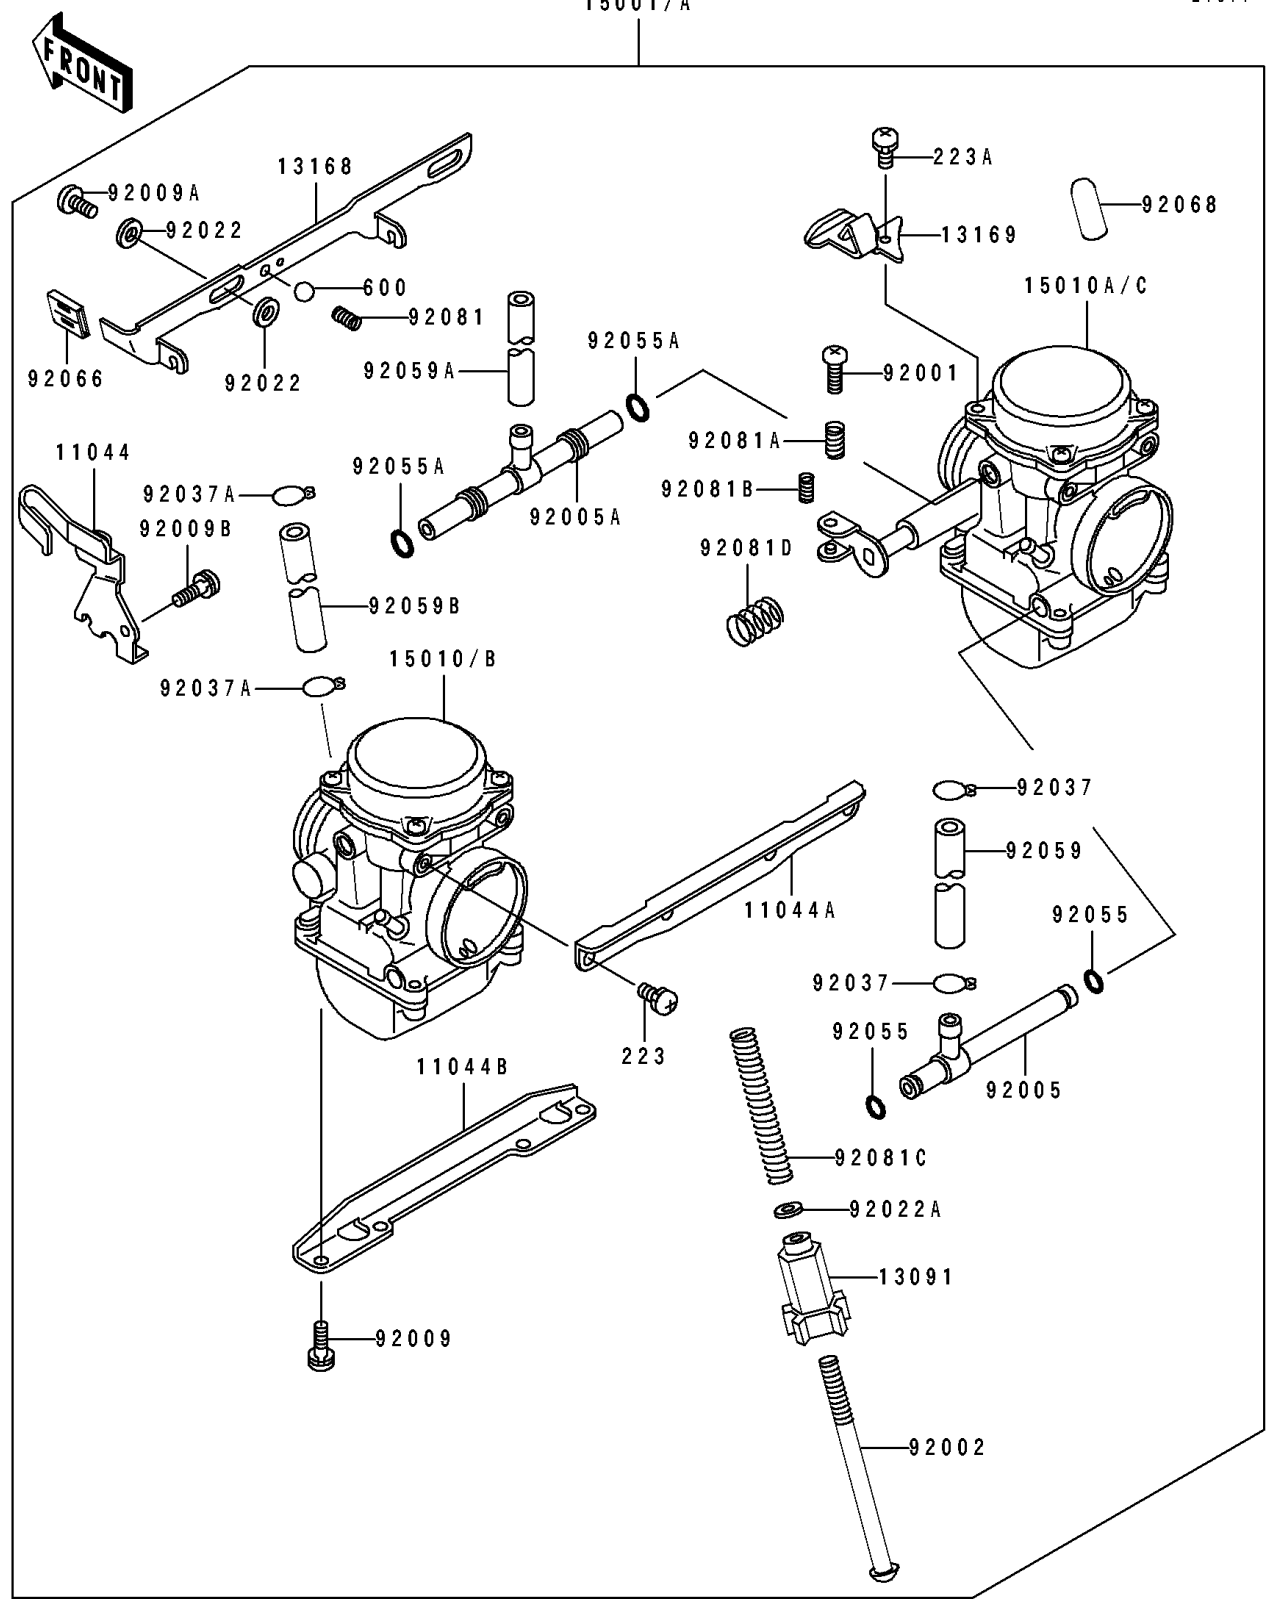

1996 Vulcan 500 PARTS DIAGRAM

Carburetor

15001/A

E1611

1996 Vulcan 500 PARTS LIST

Carburetor

ITEM NAME	PART NUMBER	QUANTITY
BRACKET,THROTTLE CABLE (Ref # 11044)	11044-1312	1
BRACKET,CARBURETOR STAY,UPP (Ref # 11044A)	11044-1313	1
BRACKET,CARBURETOR STAY,6MM (Ref # 11044B)	11044-1314	1
HOLDER,THROTTLE STOP SCREW (Ref # 13091)	13091-1382	1
LEVER,STARTER (Ref # 13168)	13168-1444	1
PLATE (Ref # 13169)	13169-1955	1
CARBURETOR-ASSY (Ref # 15001)	15001-1568	1
CARBURETOR,LH (Ref # 15010B)	15010-1055	1
CARBURETOR,RH (Ref # 15010C)	15010-1056	1
BOLT,THROTTLE ADJUST (Ref # 92001)	92001-1998	1
BOLT,THROTTLE STOP SCREW (Ref # 92002)	92002-1552	1
FITTING (Ref # 92005)	92005-1133	1
FITTING (Ref # 92005A)	92005-1134	1
SCREW,6X16 (Ref # 92009)	92009-1129	4
SCREW (Ref # 92009A)	92009-1262	2
SCREW,5X10 (Ref # 92009B)	92009-1365	1
WASHER,6.1X11X0.8,POLYACETAL (Ref # 92022)	92022-1199	4
WASHER,PLAIN,STOP SPRING (Ref # 92022A)	92022-1480	1
CLAMP,FUEL TUBE (Ref # 92037)	92037-1075	2
CLAMP,TUBE (Ref # 92037A)	92037-1477	2
RING-O (Ref # 92055)	92055-1004	2
RING-O,FUEL FITTING (Ref # 92055A)	92055-1223	2
TUBE,7.3X12.5X180 (Ref # 92059)	92059-1597	1
TUBE,6.5X9.5X260 (Ref # 92059A)	92059-1598	1
TUBE,5X9X75 (Ref # 92059B)	92059-1599	1
PLUG,STARTER LEVER (Ref # 92066)	92066-1157	1
SPRING,SHAFT STOP (Ref # 92081)	92081-1619	1
SPRING,THROTTLE ADJUST UPP (Ref # 92081A)	92081-1620	1
SPRING,THROTTLE ADJUST LWR (Ref # 92081B)	92081-1621	1

1996 Vulcan 500 PARTS LIST

Carburetor

ITEM NAME	PART NUMBER	QUANTITY
SPRING,THROTTLE STOP SCREW (Ref # 92081C)	92081-1875	1
SPRING (Ref # 92081D)	92081-1876	1
SCREW-PAN-WS-CROS (Ref # 223)	223C0510	4
SCREW-PAN-WS-CROS (Ref # 223A)	223D0410	1
BALL-STEEL,3/16" (Ref # 600)	600A0600	1