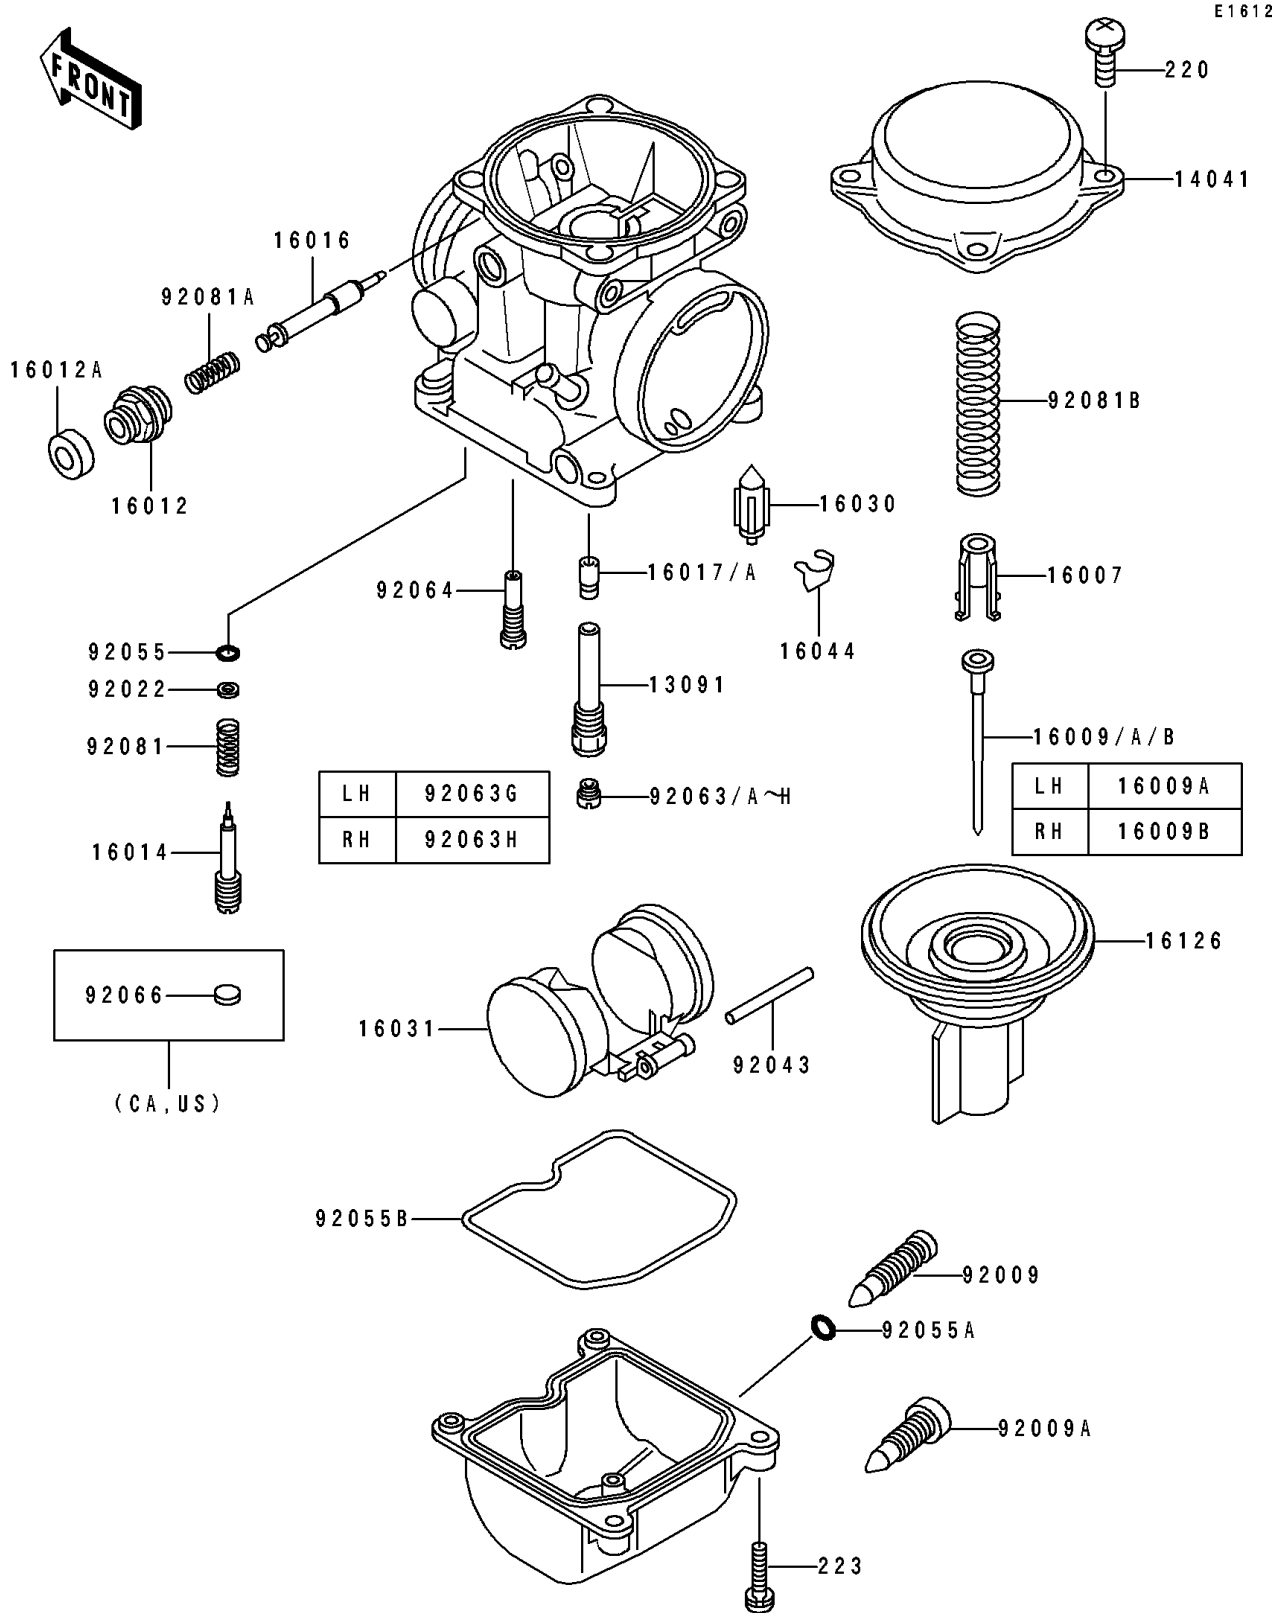

# 1995 Vulcan 500 PARTS DIAGRAM

## Carburetor Parts

## Carburetor Parts

ITEM NAME	PART NUMBER	QUANTITY
HOLDER,NEEDLE JET (Ref # 13091)	13091-1425	2
COVER-COMP,MIXING CHAMBER (Ref # 14041)	14041-1065	2
SEAT-SPRING,VALVE (Ref # 16007)	16007-1117	2
NEEDLE-JET,N60Q (Ref # 16009)	16009-1615	2
NEEDLE-JET,N60T (Ref # 16009A)	16009-1616	1
NEEDLE-JET,N60S (Ref # 16009B)	16009-1617	1
CAP-STARTER PLUNGER (Ref # 16012)	16012-1051	2
CAP-STARTER PLUNGER (Ref # 16012A)	16012-1052	2
SCREW-PILOT AIR (Ref # 16014)	16014-1054	2
PLUNGER,STARTER (Ref # 16016)	16016-1077	2
JET-NEEDLE (Ref # 16017)	16017-1059	2
JET-NEEDLE,#6 (Ref # 16017A)	16017-1208	2
VALVE-FLOAT (Ref # 16030)	16030-1007	2
FLOAT (Ref # 16031)	16031-1056	2
CLAMP,FLOAT VALVE (Ref # 16044)	16044-007	2
VALVE,VACUUM,60PS (Ref # 16126)	16126-1173	2
SCREW,DRAIN,M6X1.0 (Ref # 92009)	92009-1095	2
SCREW,DRAIN,M6X0.75 (Ref # 92009A)	92009-1551	2
WASHER,PLAIN (Ref # 92022)	92022-1003	2
PIN,FLOAT (Ref # 92043)	92043-1207	2
RING-O,PILOT ADJUST (Ref # 92055)	92055-1002	2
RING-O,DRAIN SCREW (Ref # 92055A)	92055-1053	2
RING-O,FLOAT CHAMBER (Ref # 92055B)	92055-1222	2
JET-MAIN,2ND,#100 (Ref # 92063)	92063-1008	2
JET-MAIN,2ND,#105 (Ref # 92063A)	92063-1009	2
JET-MAIN,#118 (Ref # 92063B)	92063-1071	2
JET-MAIN,#120 (Ref # 92063C)	92063-1072	2
JET-MAIN,#110 (Ref # 92063D)	92063-1114	2
JET-MAIN,#102 (Ref # 92063E)	92063-1115	2

## Carburetor Parts

ITEM NAME	PART NUMBER	QUANTITY
JET-MAIN,#108 (Ref # 92063F)	92063-1116	2
JET-MAIN,#112 (Ref # 92063G)	92063-1117	1
JET-MAIN,#115 (Ref # 92063H)	92063-1118	1
JET-PILOT,#35 (Ref # 92064)	92064-1101	2
PLUG,PILOT AIR SCREW,6.9X2 (Ref # 92066)	92066-1051	2
SPRING,PILOT ADJUST SCREW (Ref # 92081)	92081-1002	2
SPRING,STARTER PLUNGER (Ref # 92081A)	92081-1618	2
SPRING,VACUUM VALVE (Ref # 92081B)	92081-1874	2
SCREW-PAN-CROS (Ref # 220)	220B0408	7
SCREW-PAN-CROS (Ref # 220)	220B0408	8
SCREW-PAN-WS-CROS (Ref # 223)	223C0416	8
CIRCLIP-TYPE-E,4MM (Ref # 482)	482L4000	2