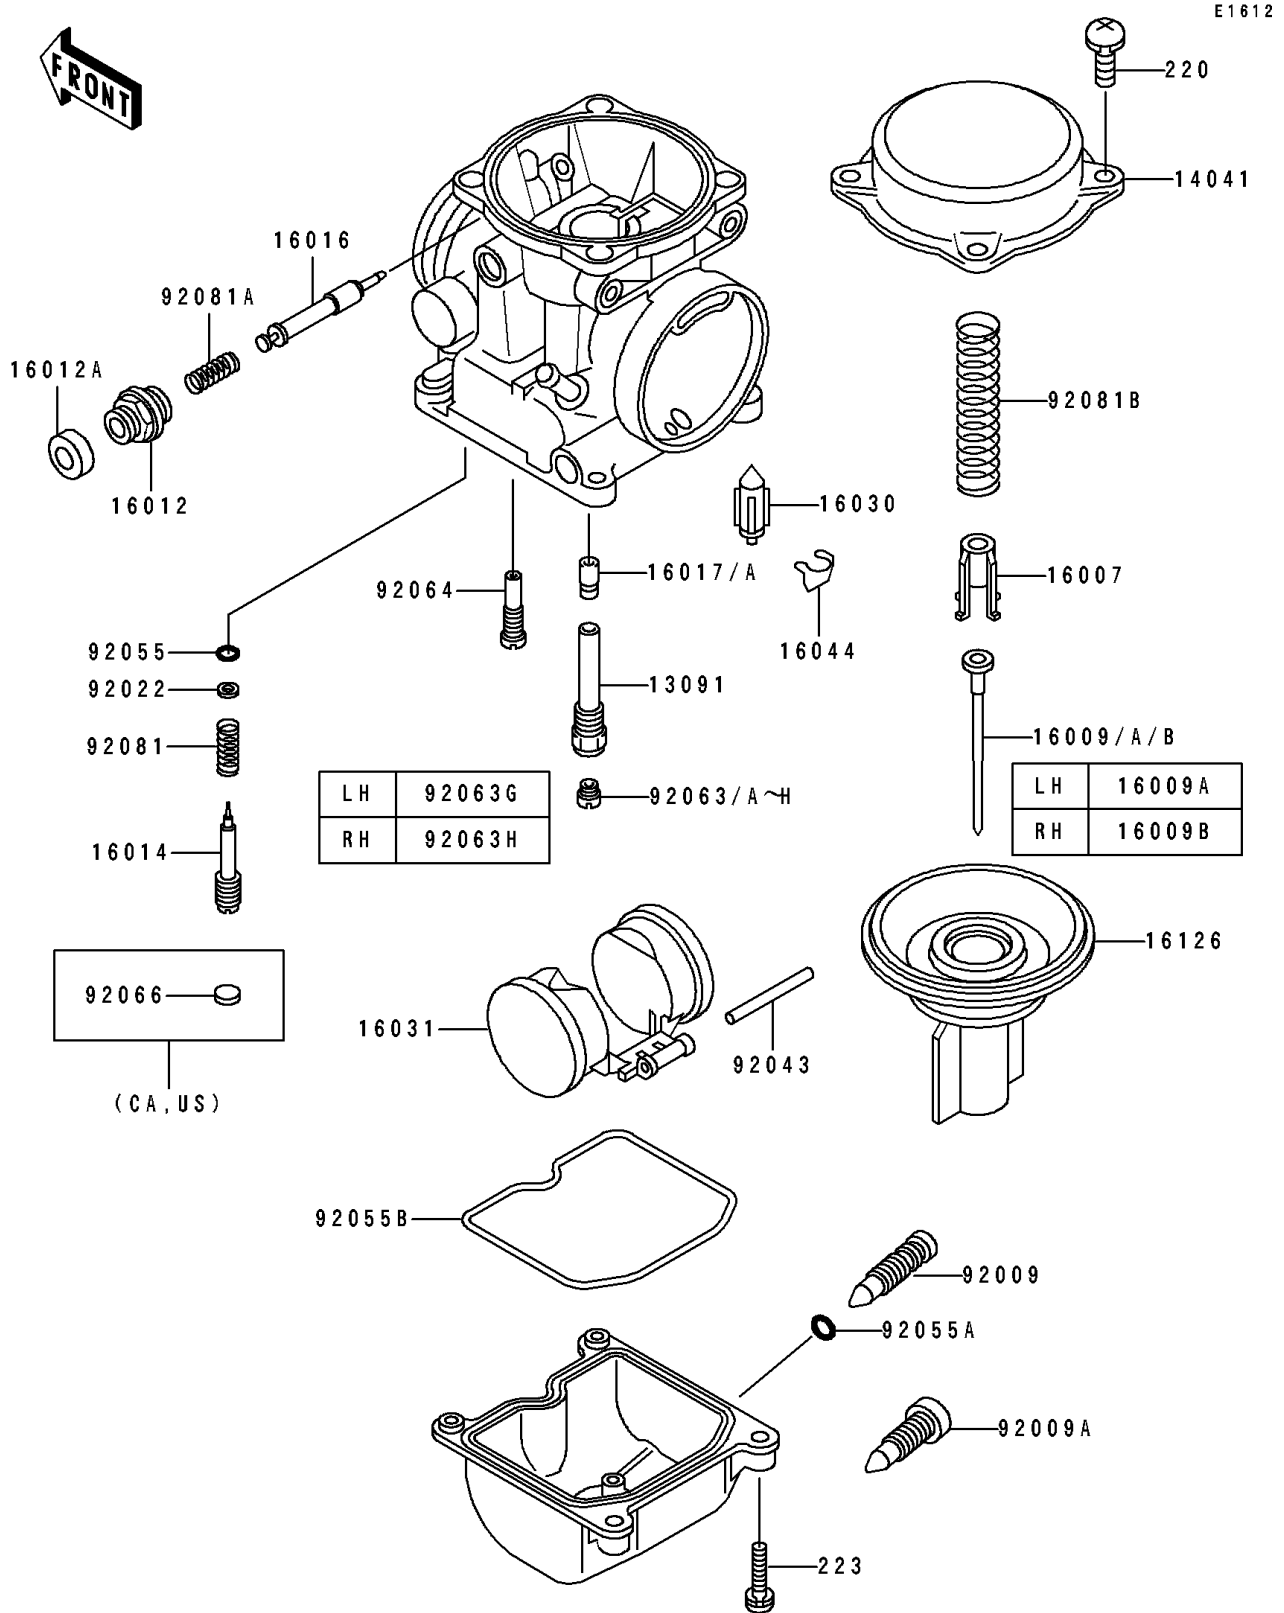

1996 Vulcan 500 PARTS DIAGRAM

Carburetor Parts

1996 Vulcan 500 PARTS LIST

Carburetor Parts

ITEM NAME	PART NUMBER	QUANTITY
HOLDER,NEEDLE JET (Ref # 13091)	13091-1425	2
COVER-COMP,MIXING CHAMBER (Ref # 14041)	14041-1065	2
SEAT-SPRING,VALVE (Ref # 16007)	16007-1117	2
NEEDLE-JET,N60Q (Ref # 16009)	16009-1615	2
CAP-STARTER PLUNGER (Ref # 16012)	16012-1051	2
CAP-STARTER PLUNGER (Ref # 16012A)	16012-1052	2
SCREW-PILOT AIR (Ref # 16014)	16014-1054	2
PLUNGER,STARTER (Ref # 16016)	16016-1077	2
JET-NEEDLE (Ref # 16017)	16017-1059	2
VALVE-FLOAT (Ref # 16030)	16030-1007	2
FLOAT (Ref # 16031)	16031-1056	2
CLAMP,FLOAT VALVE (Ref # 16044)	16044-007	2
VALVE,VACUUM,60PS (Ref # 16126)	16126-1173	2
SCREW,DRAIN,M6X1.0 (Ref # 92009)	92009-1095	2
SCREW,DRAIN,M6X0.75 (Ref # 92009A)	92009-1551	2
WASHER,PLAIN (Ref # 92022)	92022-1003	2
PIN,FLOAT (Ref # 92043)	92043-1207	2
RING-O,PILOT ADJUST (Ref # 92055)	92055-1002	2
RING-O,DRAIN SCREW (Ref # 92055A)	92055-1053	2
RING-O,FLOAT CHAMBER (Ref # 92055B)	92055-1222	2
JET-MAIN,#118 (Ref # 92063B)	92063-1071	2
JET-MAIN,#120 (Ref # 92063C)	92063-1072	2
JET-MAIN,#110 (Ref # 92063D)	92063-1114	2
JET-MAIN,#108 (Ref # 92063F)	92063-1116	2
JET-MAIN,#112 (Ref # 92063G)	92063-1117	1
JET-MAIN,#115 (Ref # 92063H)	92063-1118	1
JET-PILOT,#35 (Ref # 92064)	92064-1101	2
PLUG,PILOT AIR SCREW,6.9X2 (Ref # 92066)	92066-1051	2
SPRING,PILOT ADJUST SCREW (Ref # 92081)	92081-1002	2

1996 Vulcan 500 PARTS LIST

Carburetor Parts

ITEM NAME	PART NUMBER	QUANTITY
SPRING,STARTER PLUNGER (Ref # 92081A)	92081-1618	2
SPRING,VACUUM VALVE (Ref # 92081B)	92081-1874	2
SCREW-PAN-CROS (Ref # 220)	220B0408	7
SCREW-PAN-WS-CROS (Ref # 223)	223C0416	8
CIRCLIP-TYPE-E,4MM (Ref # 482)	482L4000	2