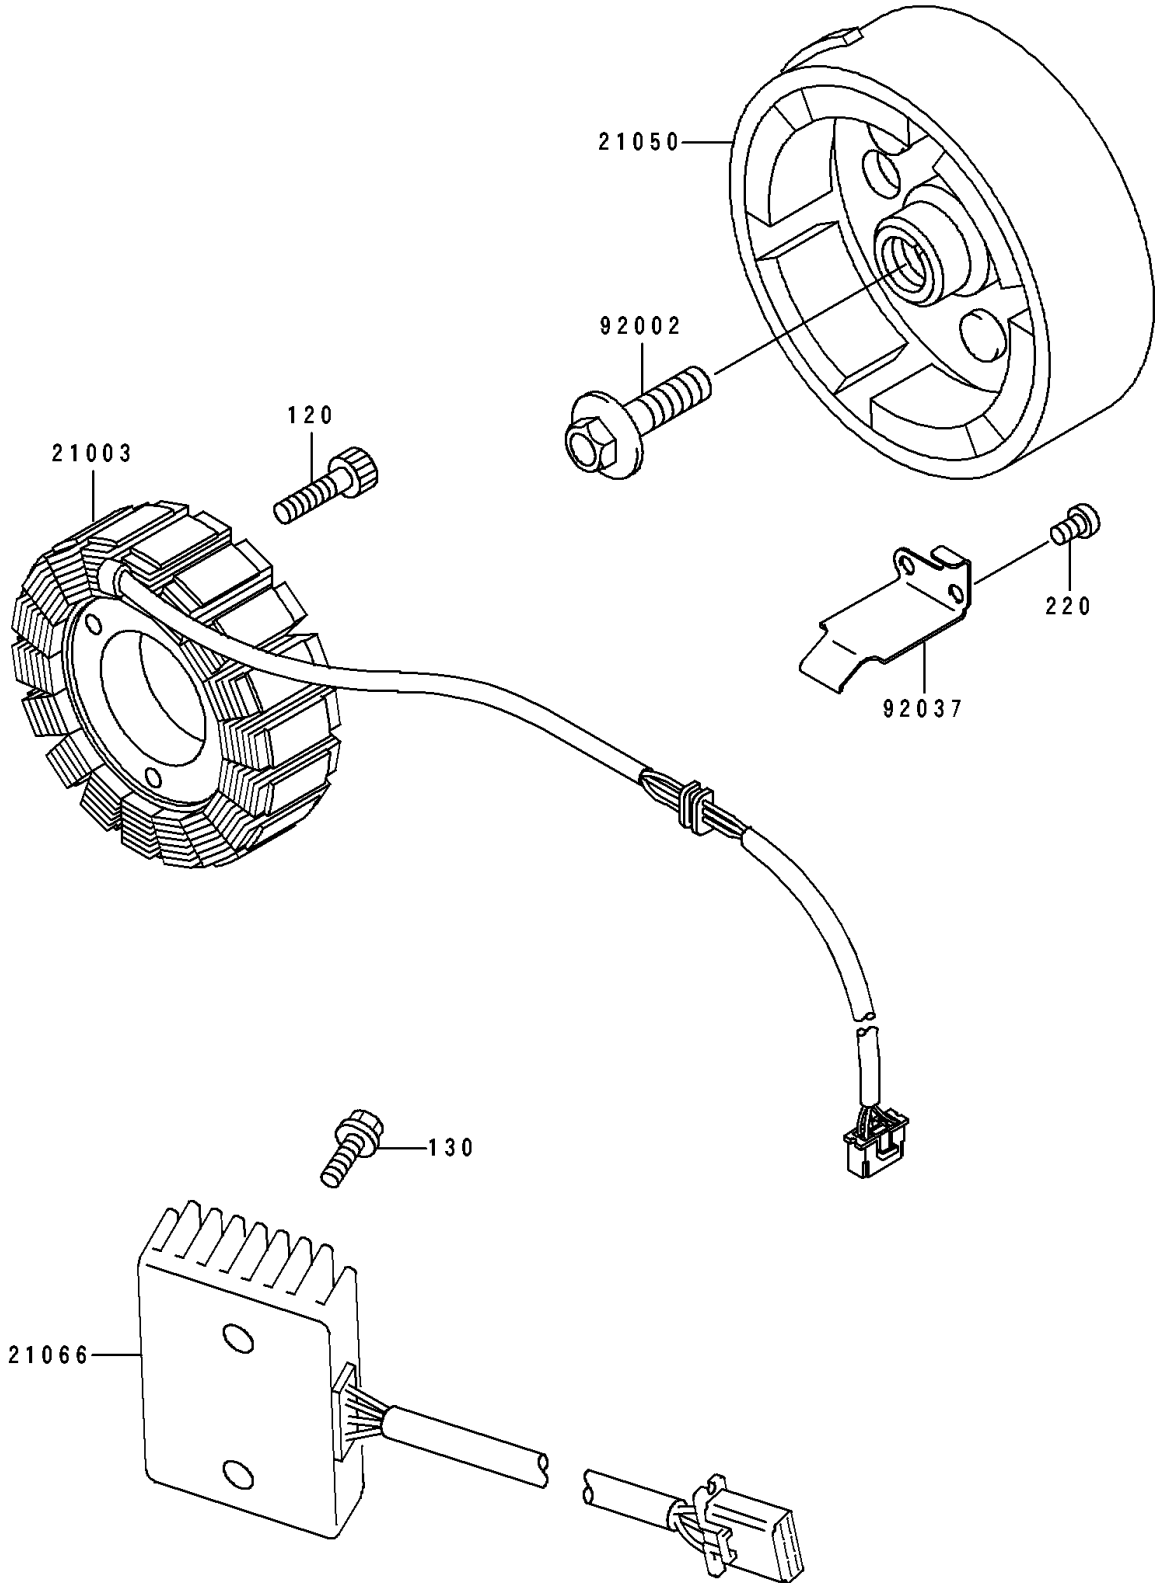

1995 Vulcan 500 PARTS DIAGRAM

Generator

E1810

1995 Vulcan 500 PARTS LIST

Generator

ITEM NAME	PART NUMBER	QUANTITY
STATOR (Ref # 21003)	21003-1123	1
FLYWHEEL (Ref # 21050)	21050-1110	1
REGULATOR-VOLTAGE (Ref # 21066)	21066-1030	1
BOLT,FLANGED,10X36 (Ref # 92002)	92002-1457	1
CLAMP,GENERATOR LEAD (Ref # 92037)	92037-1630	1
BOLT-SOCKET,6X25 (Ref # 120)	120P0625	3
BOLT-FLANGED,6X25 (Ref # 130)	130B0625	2
SCREW-PAN-CROS (Ref # 220)	220B0510	2