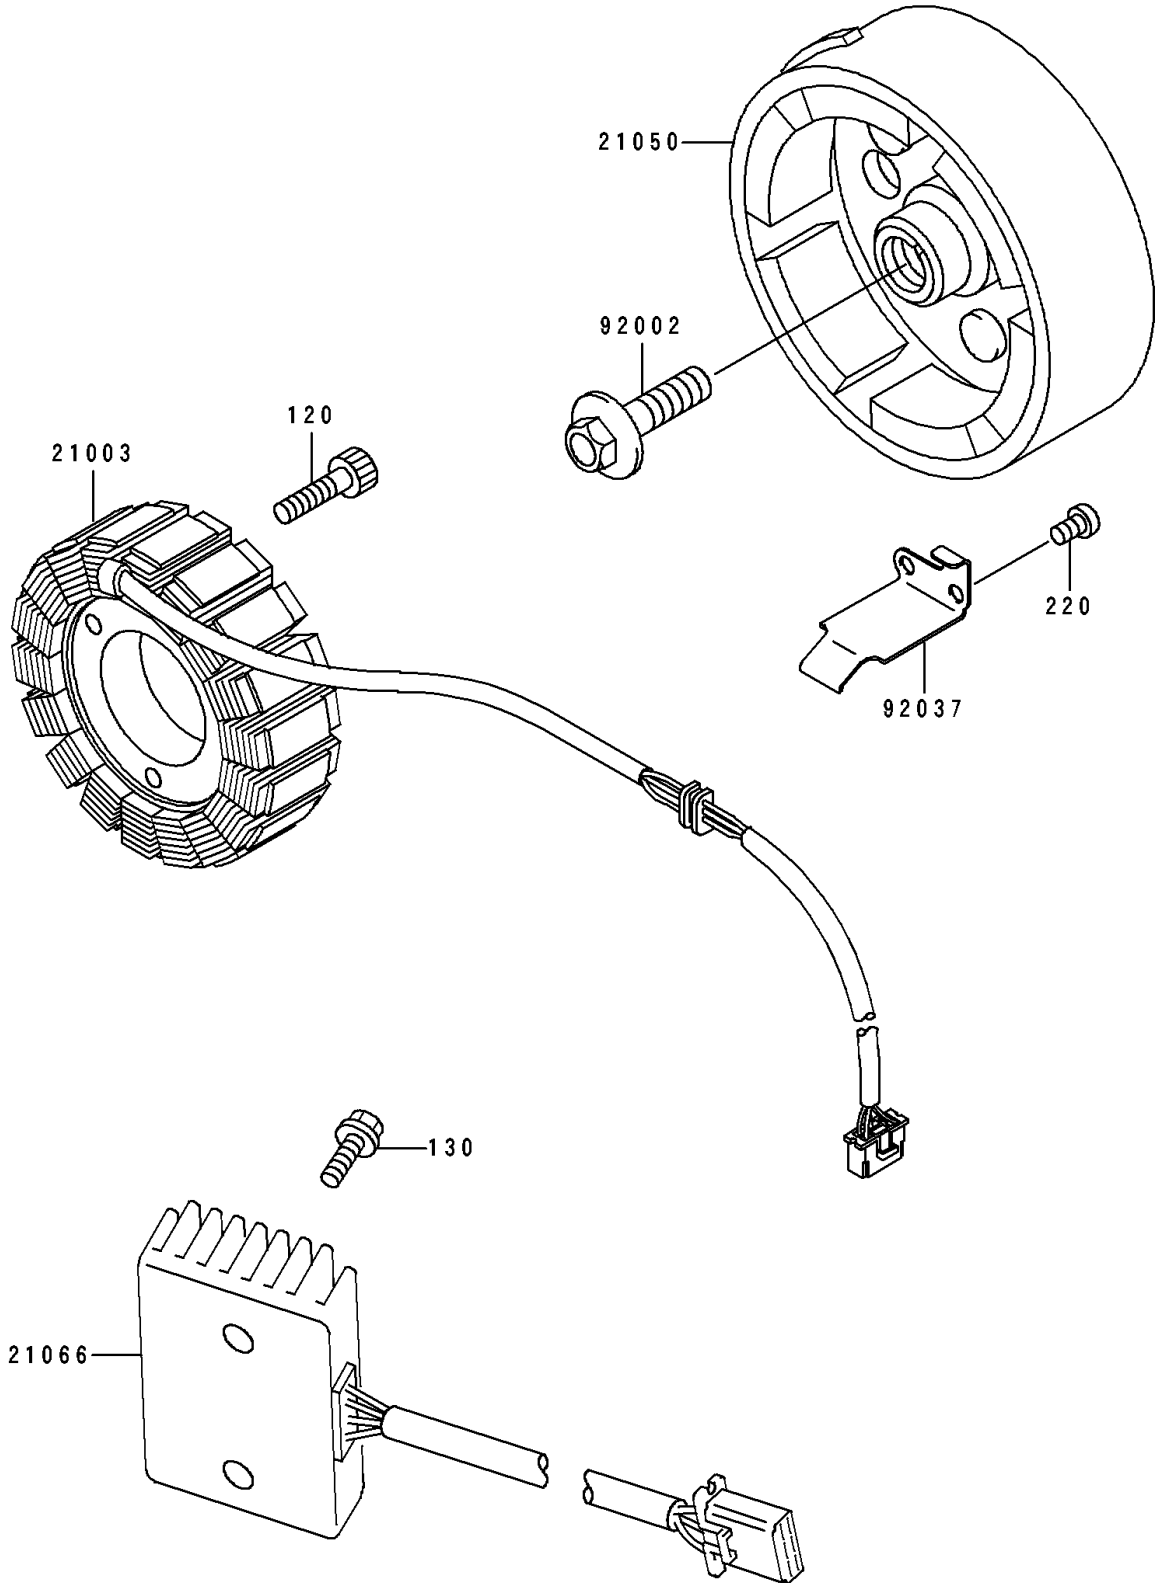

# 1996 Vulcan 500 PARTS DIAGRAM

Generator

E1810

# 1996 Vulcan 500 PARTS LIST

## Generator

ITEM NAME	PART NUMBER	QUANTITY
STATOR (Ref # 21003)	21003-1123	1
FLYWHEEL (Ref # 21050)	21050-1110	1
REGULATOR-VOLTAGE (Ref # 21066)	21066-1030	1
BOLT,FLANGED,10X36 (Ref # 92002)	92002-1457	1
CLAMP,GENERATOR LEAD (Ref # 92037)	92037-1630	1
BOLT-SOCKET,6X25 (Ref # 120)	120P0625	3
BOLT-FLANGED,6X25 (Ref # 130)	130B0625	2
SCREW-PAN-CROS (Ref # 220)	220B0510	2